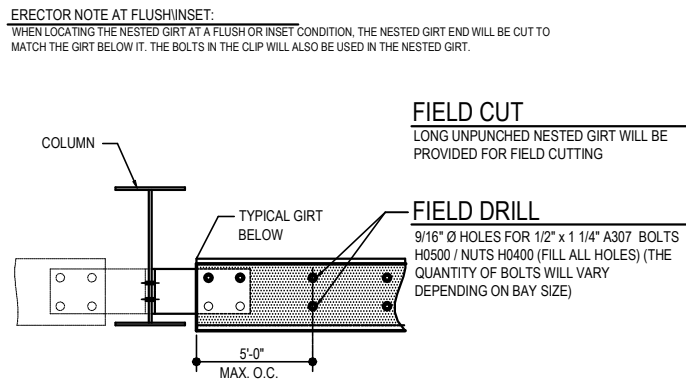

NESTED GIRT

CM0003 - FACTORY LOCATED NESTED GIRT DETAIL

CM0004 - FIELD LOCATED NESTED GIRT DETAIL

CM0003 - FACTORY LOCATED NESTED GIRT DETAIL

[Download the DWG file by clicking here.](#)

FACTORY LOCATED NESTED GIRT DETAIL
REFERENCE ERECTOR NOTE FOR TYPICAL WASHER REQUIREMENTS

CM0003

Detailer Notes:

- 1) N/A

CM0004 - FIELD LOCATED NESTED GIRT DETAIL

[Download the DWG file by clicking here.](#)

FIELD LOCATED NESTED GIRT DETAIL

REFERENCE ERECTOR NOTE FOR TYPICAL WASHER REQUIREMENTS