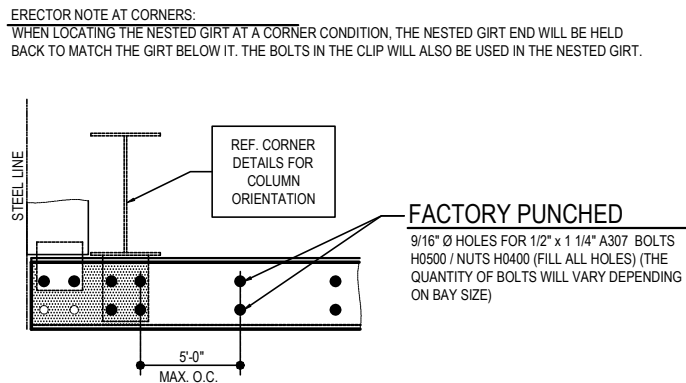

NESTED GIRT

CM0003 - FACTORY LOCATED NESTED GIRT DETAIL

CM0004 - FIELD LOCATED NESTED GIRT DETAIL

CM0003 - FACTORY LOCATED NESTED GIRT DETAIL

[Download the DWG file by clicking here.](#)

FACTORY LOCATED NESTED GIRT DETAIL
REFERENCE ERECTOR NOTE FOR TYPICAL WASHER REQUIREMENTS

CM0003

Detailer Notes:

- 1) N/A

CM0004 - FIELD LOCATED NESTED GIRT DETAIL

[Download the DWG file by clicking here.](#)

FIELD LOCATED NESTED GIRT DETAIL

REFERENCE ERECTOR NOTE FOR TYPICAL WASHER REQUIREMENTS