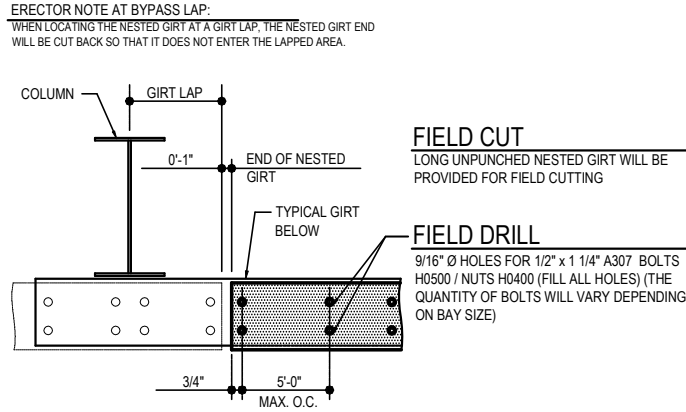

NESTED GIRT

CM0003 - FACTORY LOCATED NESTED GIRT DETAIL

CM0004 - FIELD LOCATED NESTED GIRT DETAIL

CM0003 - FACTORY LOCATED NESTED GIRT DETAIL

[Download the DWG file by clicking here.](#)

FACTORY LOCATED NESTED GIRT DETAIL
REFERENCE ERECTOR NOTE FOR TYPICAL WASHER REQUIREMENTS

CM0003

Detailer Notes:

- 1) N/A

CM0004 - FIELD LOCATED NESTED GIRT DETAIL

[Download the DWG file by clicking here.](#)

FIELD LOCATED NESTED GIRT DETAIL

REFERENCE ERECTOR NOTE FOR TYPICAL WASHER REQUIREMENTS