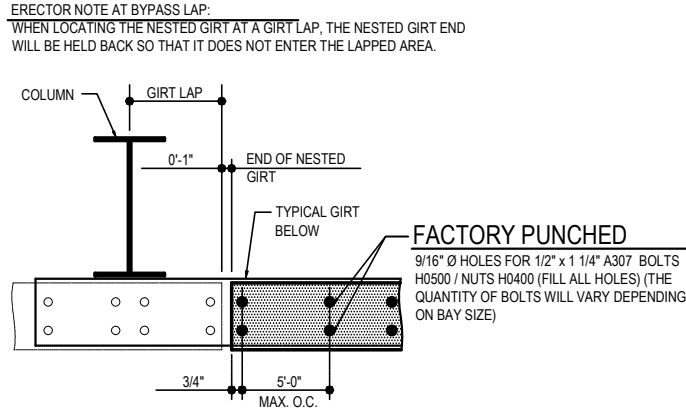

NESTED GIRT

CM0003 - FACTORY LOCATED NESTED GIRT DETAIL

CM0004 - FIELD LOCATED NESTED GIRT DETAIL

CM0003 - FACTORY LOCATED NESTED GIRT DETAIL

[Download the DWG file by clicking here.](#)

FACTORY LOCATED NESTED GIRT DETAIL
REFERENCE ERECTOR NOTE FOR TYPICAL WASHER REQUIREMENTS

CM0003

Detailer Notes:

- 1) N/A

CM0004 - FIELD LOCATED NESTED GIRT DETAIL

[Download the DWG file by clicking here.](#)

FIELD LOCATED NESTED GIRT DETAIL

REFERENCE ERECTOR NOTE FOR TYPICAL WASHER REQUIREMENTS