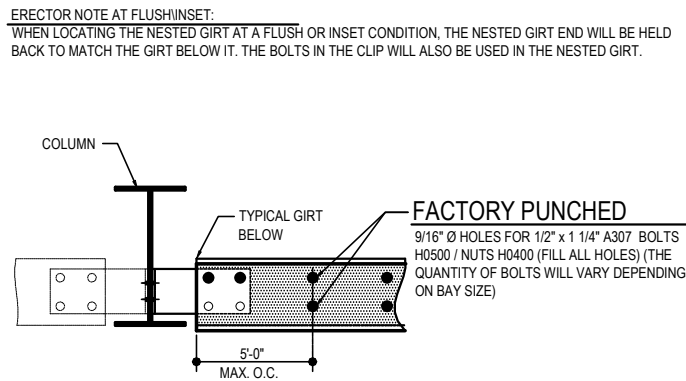

NESTED GIRT

CM0003 - FACTORY LOCATED NESTED GIRT DETAIL

CM0004 - FIELD LOCATED NESTED GIRT DETAIL

CM0003 - FACTORY LOCATED NESTED GIRT DETAIL

[Download the DWG file by clicking here.](#)

FACTORY LOCATED NESTED GIRT DETAIL
REFERENCE ERECTOR NOTE FOR TYPICAL WASHER REQUIREMENTS

CM0003

Detailer Notes:

- 1) N/A

CM0004 - FIELD LOCATED NESTED GIRT DETAIL

[Download the DWG file by clicking here.](#)

FIELD LOCATED NESTED GIRT DETAIL

REFERENCE ERECTOR NOTE FOR TYPICAL WASHER REQUIREMENTS