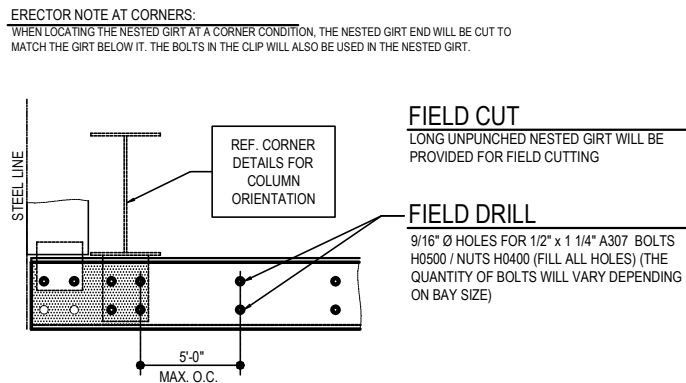

NESTED GIRT

CM0003 - FACTORY LOCATED NESTED GIRT DETAIL

CM0004 - FIELD LOCATED NESTED GIRT DETAIL

CM0003 - FACTORY LOCATED NESTED GIRT DETAIL

[Download the DWG file by clicking here.](#)

FACTORY LOCATED NESTED GIRT DETAIL
REFERENCE ERECTOR NOTE FOR TYPICAL WASHER REQUIREMENTS

CM0003

Detailer Notes:

- 1) N/A

CM0004 - FIELD LOCATED NESTED GIRT DETAIL

[Download the DWG file by clicking here.](#)

FIELD LOCATED NESTED GIRT DETAIL

REFERENCE ERECTOR NOTE FOR TYPICAL WASHER REQUIREMENTS