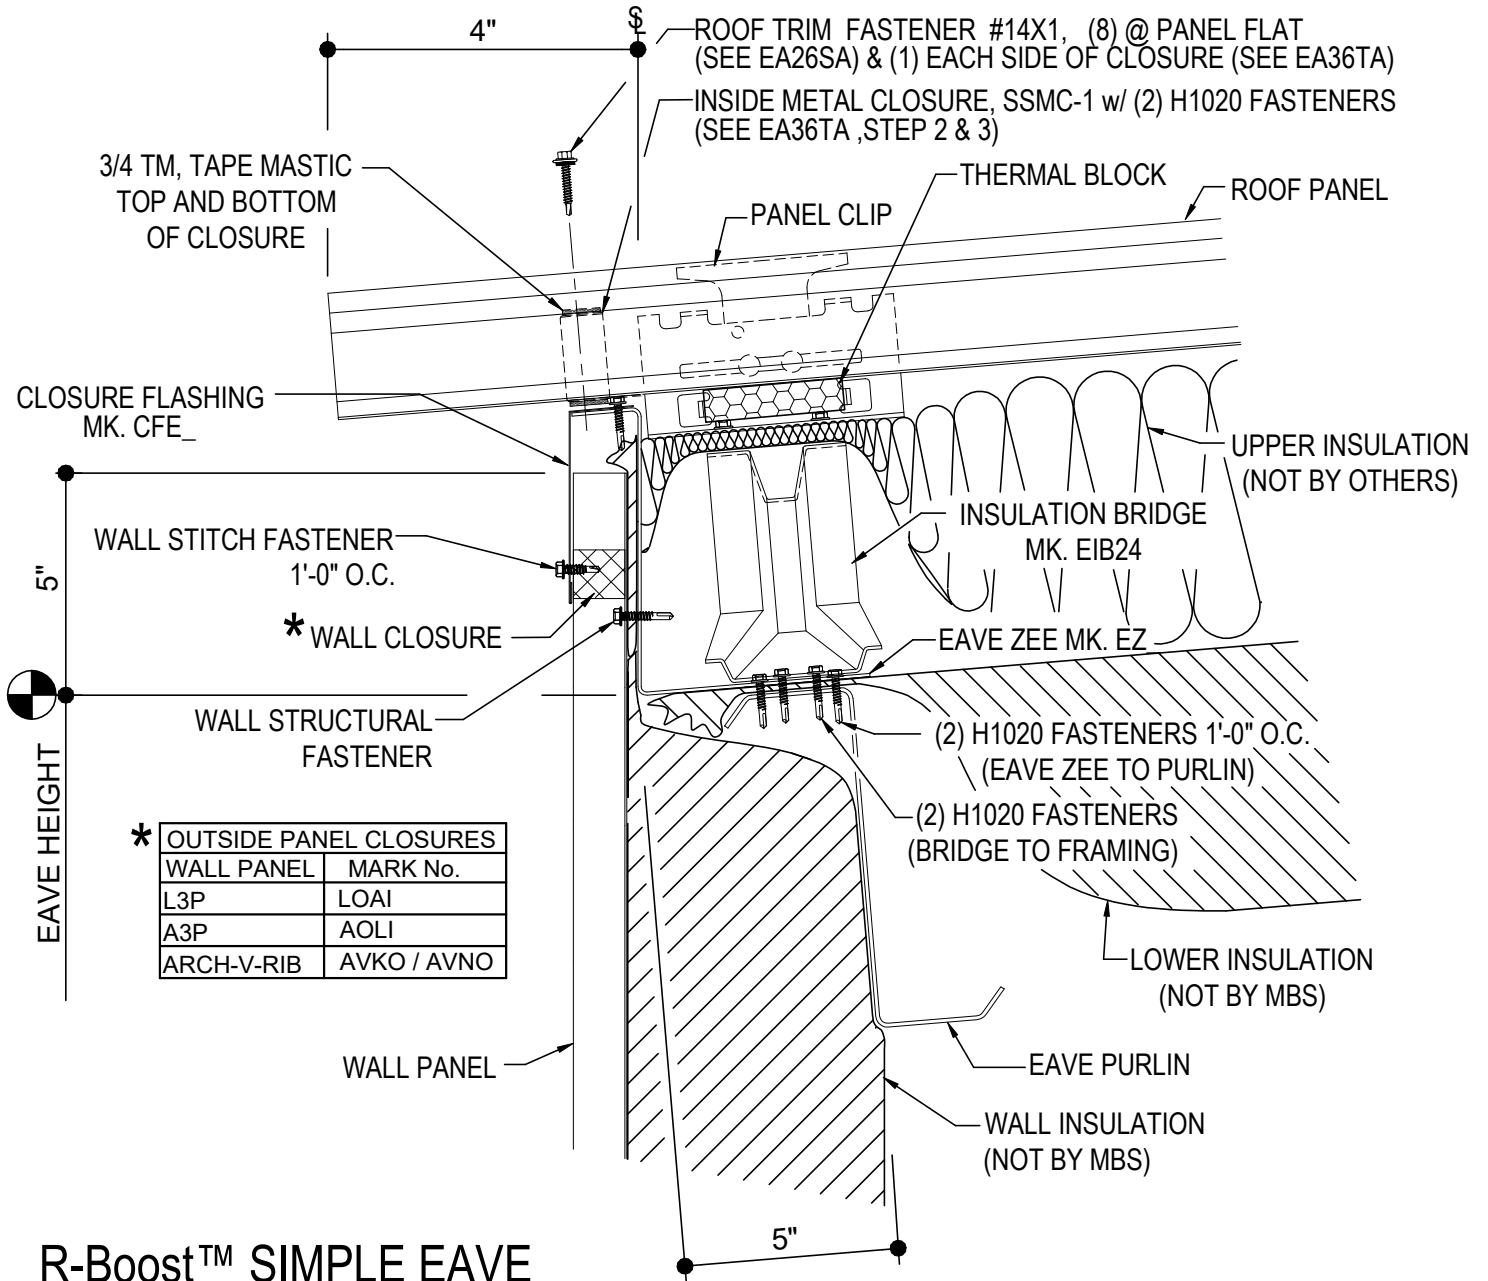

FB2010 - SMIPLE EAVE DETAIL w/ WALL PANELS

FB2050 - LOW EAVE DETAIL w/ WALL SYSTEM BY OTHERS

FB2610 - LOW EAVE SIMPLE FLASH DETAIL w/INSULATED WALL PANELS

FB2010 - SIMPLE EAVE DETAIL w/ WALL PANELS

[Download the DWG file by clicking here.](#)

**R-Boost™ SIMPLE EAVE**

LOW SIMPLE EAVE DETAIL w/ WALL PANELS

**FB2010**

FB2050 - LOW EAVE DETAIL w/ WALL SYSTEM BY OTHERS

[Download the DWG file by clicking here.](#)

**R-Boost™ LOW SIMPLE EAVE**

LOW SIMPLE EAVE DETAIL w/ WALL OPEN FOR WALL SYSTEM BY OTHERS