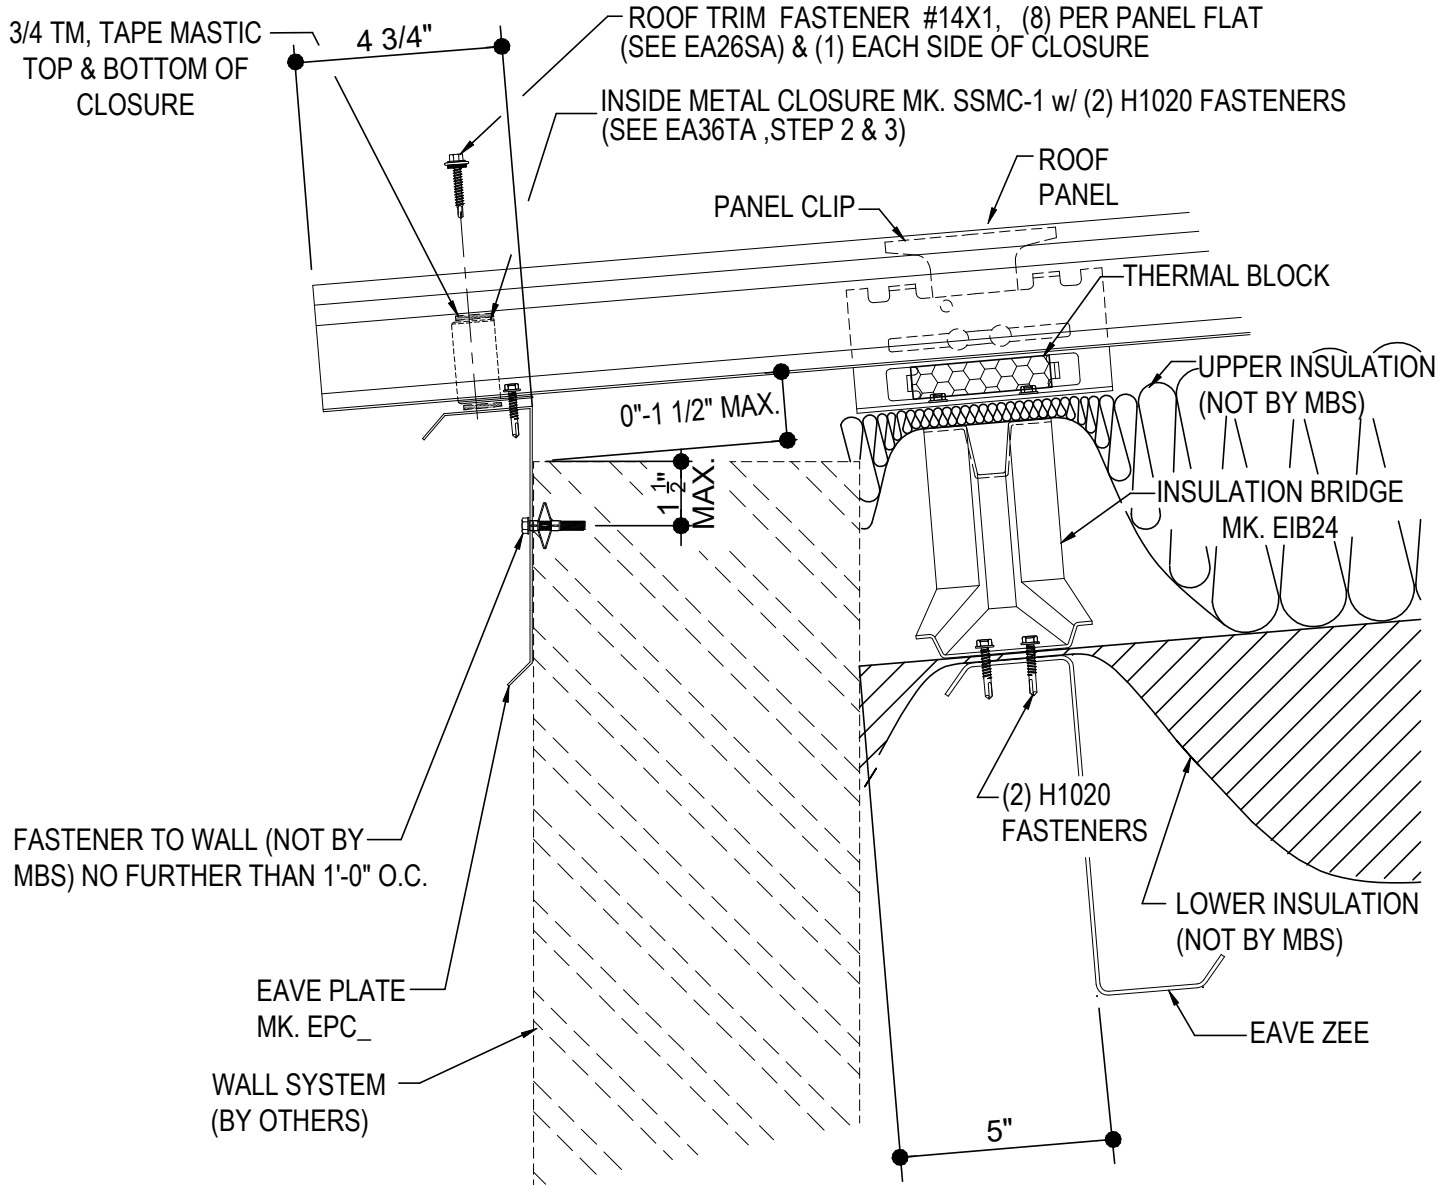

FB2010 - SMIPLE EAVE DETAIL w/ WALL PANELS

FB2050 - LOW EAVE DETAIL w/ WALL SYSTEM BY OTHERS

FB2610 - LOW EAVE SIMPLE FLASH DETAIL w/INSULATED WALL PANELS

FB2010 - SIMPLE EAVE DETAIL w/ WALL PANELS

[Download the DWG file by clicking here.](#)

**R-Boost™ SIMPLE EAVE**

LOW SIMPLE EAVE DETAIL w/ WALL PANELS

**FB2010**

FB2050 - LOW EAVE DETAIL w/ WALL SYSTEM BY OTHERS

[Download the DWG file by clicking here.](#)

**R-Boost™ LOW SIMPLE EAVE**

LOW SIMPLE EAVE DETAIL w/ WALL OPEN FOR WALL SYSTEM BY OTHERS