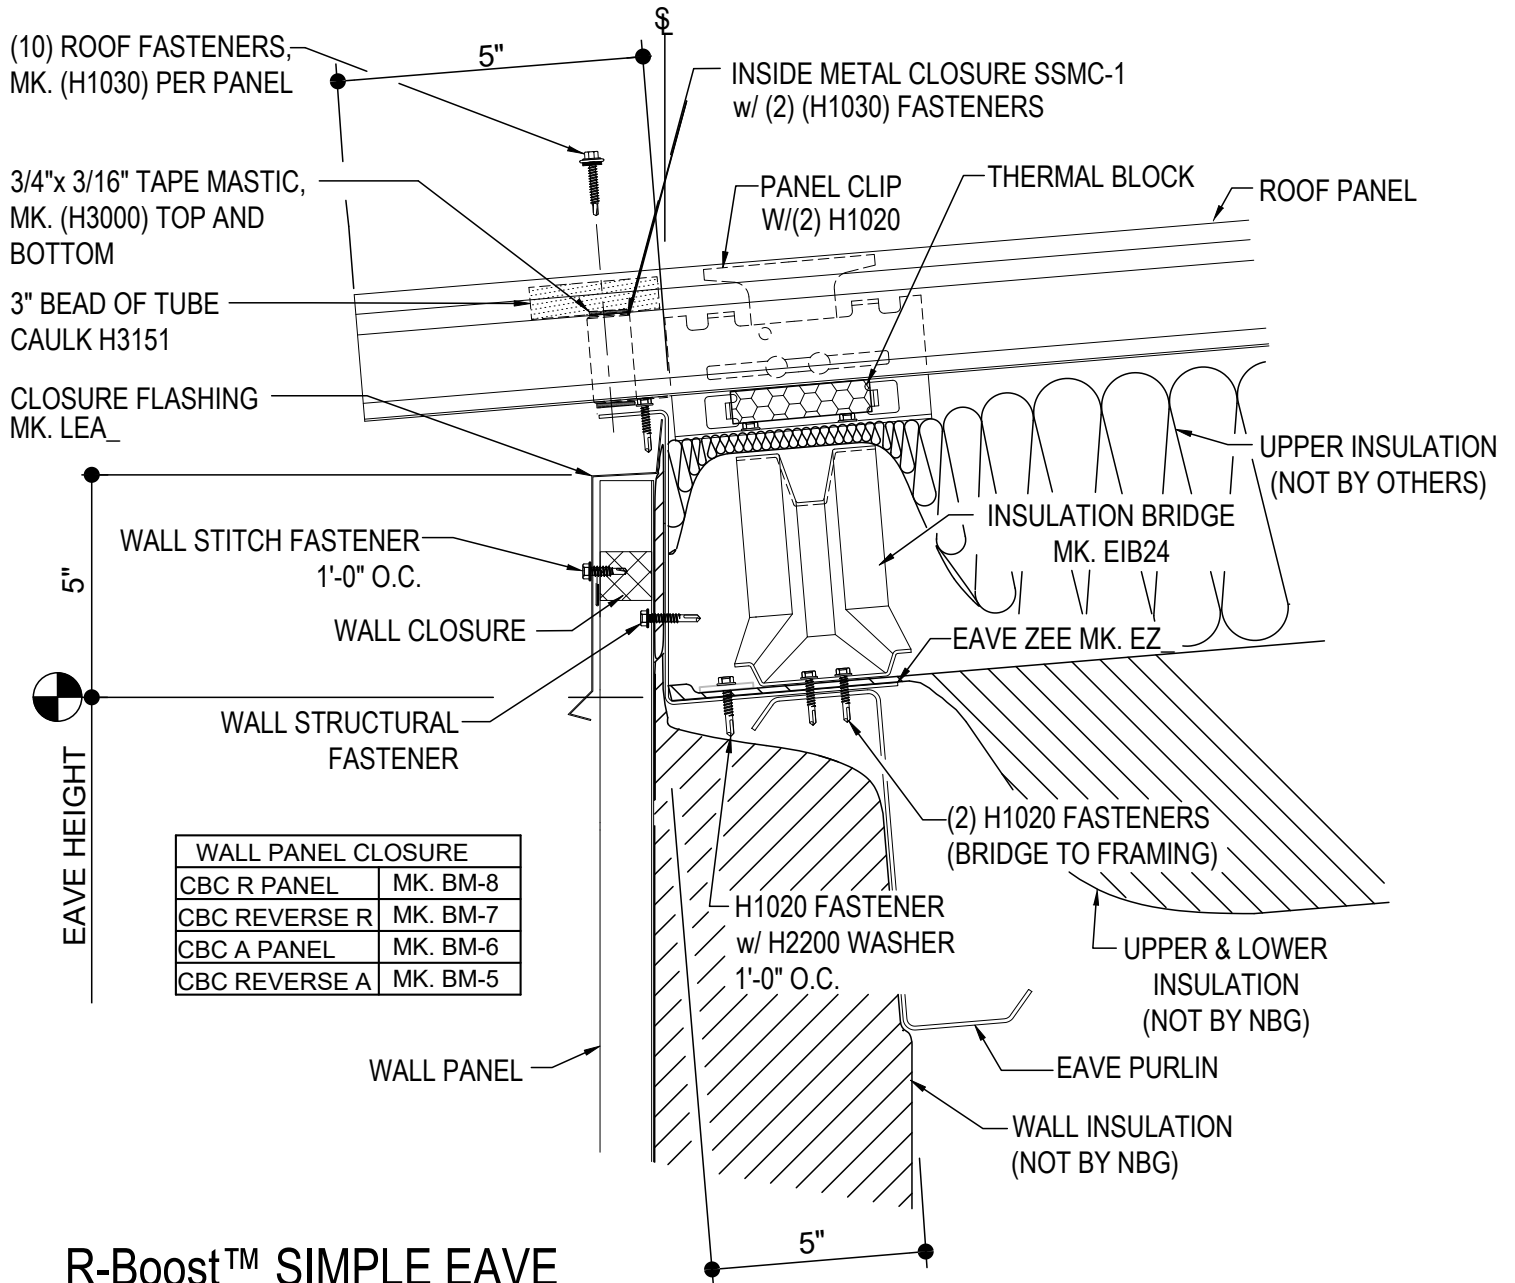

LOW EAVE (SIMPLE TRIM)

FB2010-CBC - SMIPLE EAVE DETAIL w WALL PANELS

FB2050-CBC - LOW EAVE DETAIL w WALL SYSTEM BY OTHERS

FB2610-CBC - LOW EAVE SIMPLE FLASH DETAIL w INSULATED WALL PANELS

FB2010 - SIMPLE EAVE DETAIL w/ WALL PANELS

[Download the DWG file by clicking here.](#)

R-Boost™ SIMPLE EAVE

LOW SIMPLE EAVE DETAIL w/ WALL PANELS

FB2010

FB2050 - LOW EAVE w/ WALL SYSTEM BY OTHERS

[Download the DWG file by clicking here.](#)

R-Boost™ LOW SIMPLE EAVE

LOW SIMPLE EAVE DETAIL w/ WALL OPEN FOR WALL SYSTEM BY OTHERS

FB2050

FB2610 - LOW EAVE SIMPLE FLASH DETAIL w/INSULATED WALL PANELS

[Download the DWG file by clicking here.](#)

R-Boost™ SIMPLE EAVE DETAIL

LOW SIMPLE EAVE DETAIL w/ INSULATED WALL PANELS