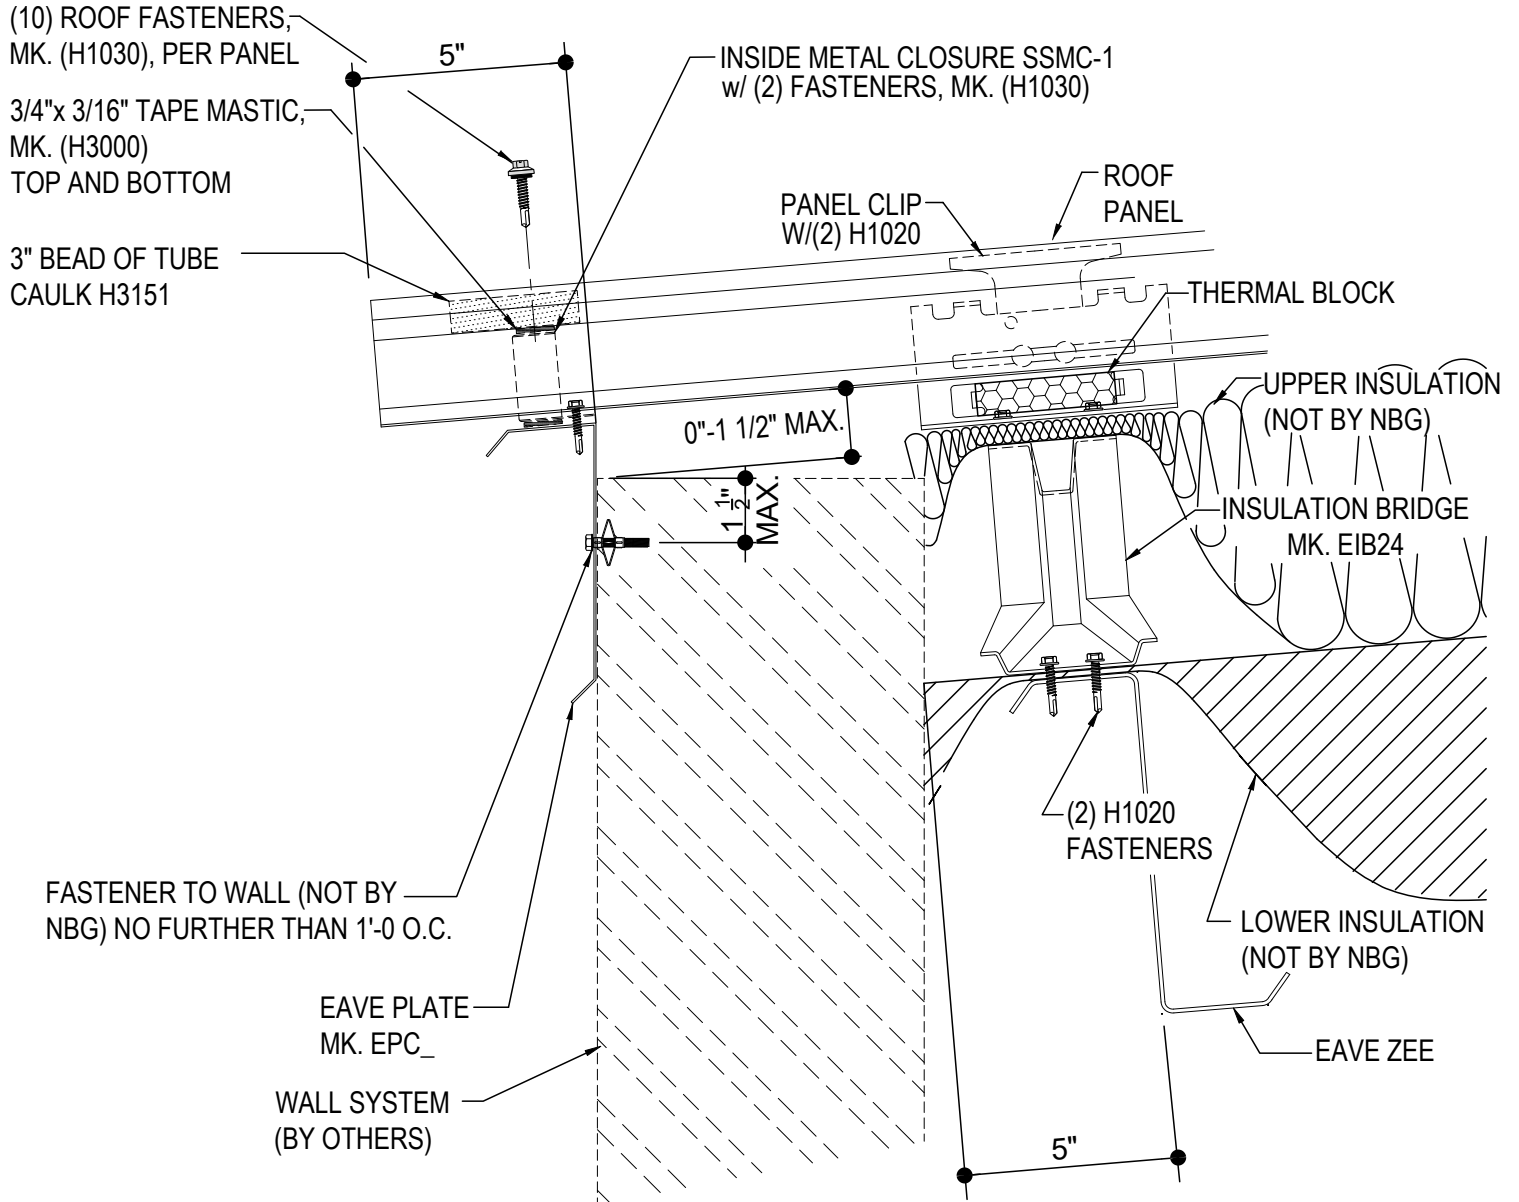

LOW EAVE (SIMPLE TRIM)

FB2010-CBC - SMIPLE EAVE DETAIL w WALL PANELS

FB2050-CBC - LOW EAVE DETAIL w WALL SYSTEM BY OTHERS

FB2610-CBC - LOW EAVE SIMPLE FLASH DETAIL w INSULATED WALL PANELS

FB2010 - SIMPLE EAVE DETAIL w/ WALL PANELS

[Download the DWG file by clicking here.](#)

R-Boost™ SIMPLE EAVE

LOW SIMPLE EAVE DETAIL w/ WALL PANELS

FB2010

FB2050 - LOW EAVE w/ WALL SYSTEM BY OTHERS

[Download the DWG file by clicking here.](#)

R-Boost™ LOW SIMPLE EAVE

LOW SIMPLE EAVE DETAIL w/ WALL OPEN FOR WALL SYSTEM BY OTHERS

FB2050

FB2610 - LOW EAVE SIMPLE FLASH DETAIL w/INSULATED WALL PANELS

[Download the DWG file by clicking here.](#)

R-Boost™ SIMPLE EAVE DETAIL

LOW SIMPLE EAVE DETAIL w/ INSULATED WALL PANELS