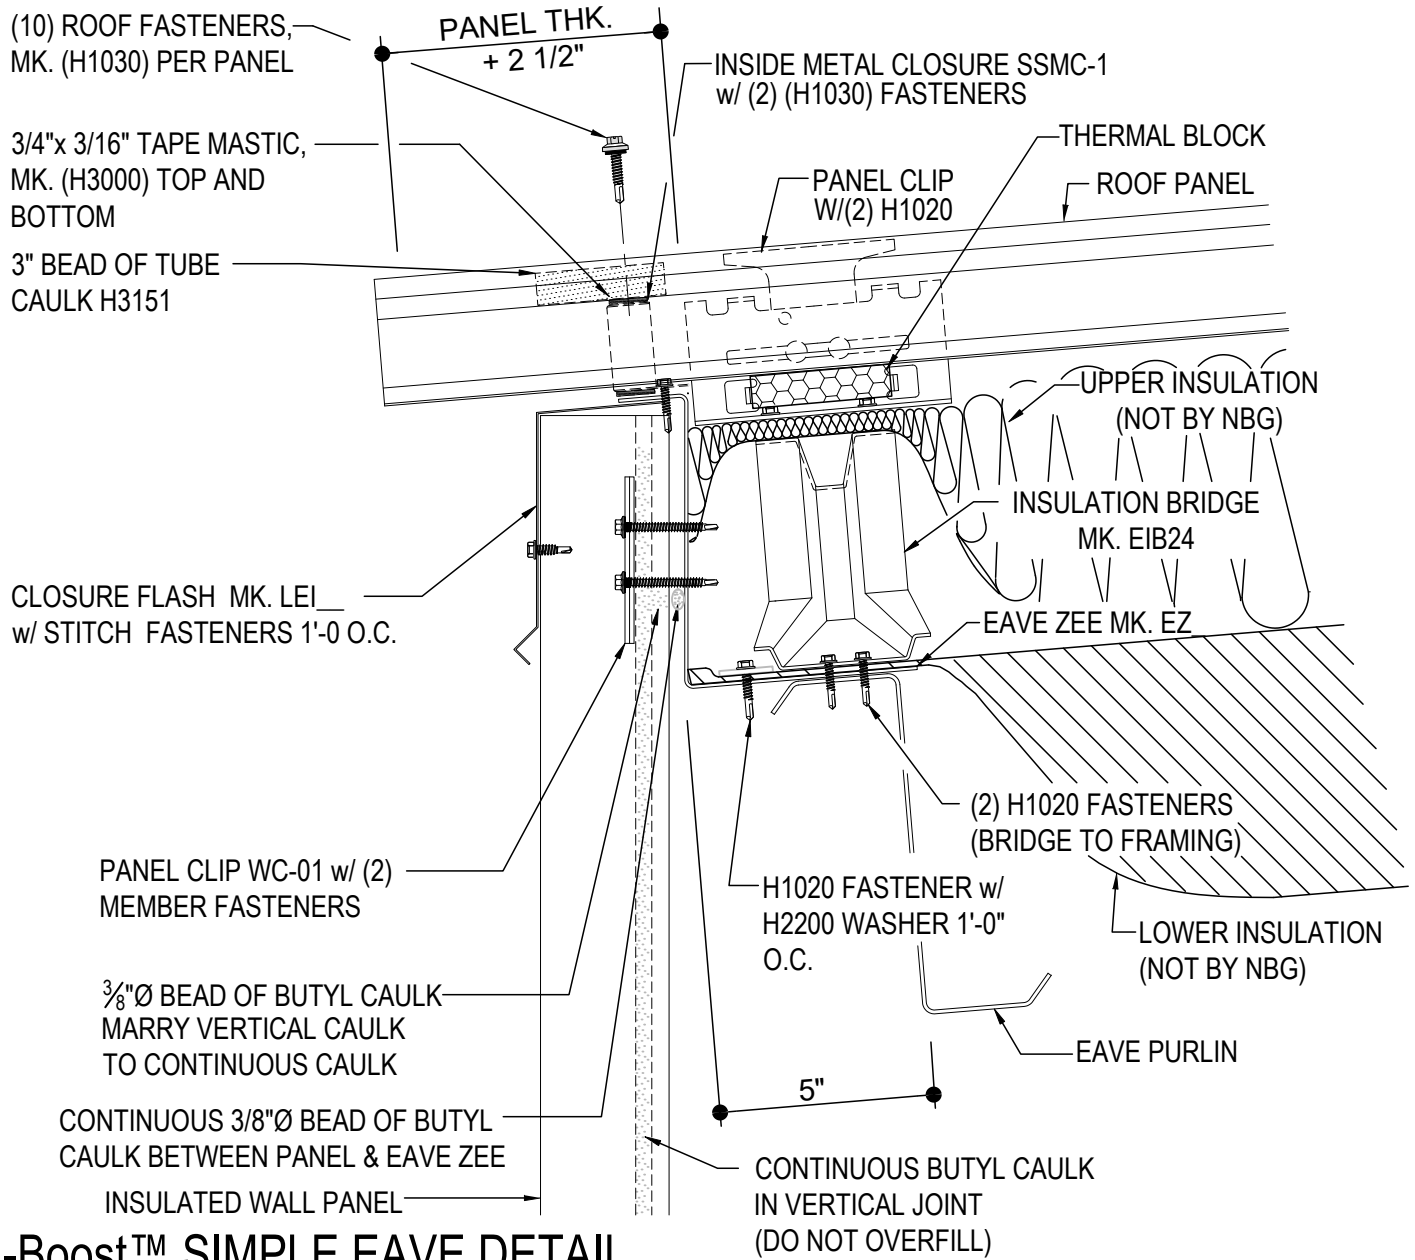

LOW EAVE (SIMPLE TRIM)

FB2010-CBC - SMIPLE EAVE DETAIL w WALL PANELS

FB2050-CBC - LOW EAVE DETAIL w WALL SYSTEM BY OTHERS

FB2610-CBC - LOW EAVE SIMPLE FLASH DETAIL w INSULATED WALL PANELS

FB2010 - SIMPLE EAVE DETAIL w/ WALL PANELS

[Download the DWG file by clicking here.](#)

R-Boost™ SIMPLE EAVE

LOW SIMPLE EAVE DETAIL w/ WALL PANELS

FB2010

FB2050 - LOW EAVE w/ WALL SYSTEM BY OTHERS

[Download the DWG file by clicking here.](#)

R-Boost™ LOW SIMPLE EAVE

LOW SIMPLE EAVE DETAIL w/ WALL OPEN FOR WALL SYSTEM BY OTHERS

FB2050

FB2610 - LOW EAVE SIMPLE FLASH DETAIL w/INSULATED WALL PANELS

[Download the DWG file by clicking here.](#)

R-Boost™ SIMPLE EAVE DETAIL

LOW SIMPLE EAVE DETAIL w/ INSULATED WALL PANELS