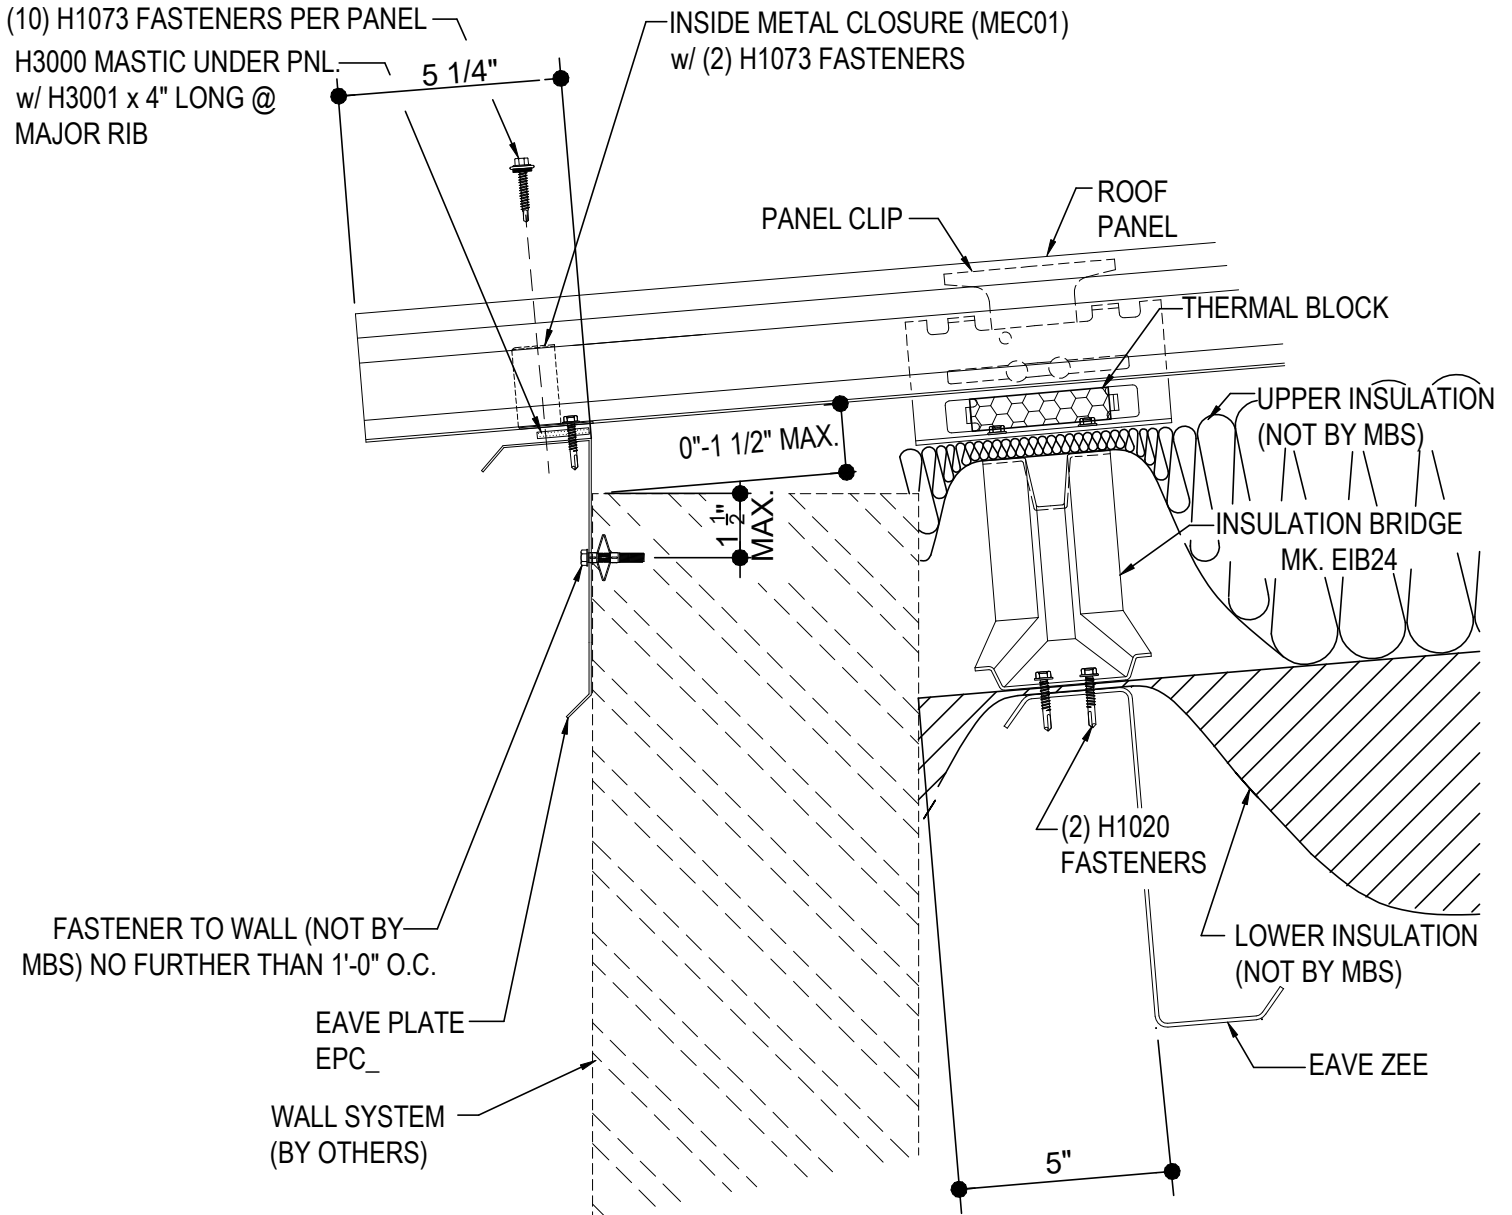

FB2010 - SIMPLE EAVE DETAIL w/ WALL PANELS

FB2050 - LOW EAVE w/ WALL SYSTEM BY OTHERS

FB2610 - LOW EAVE SIMPLE FLASH DETAIL w/INSULATED WALL PANELS

FB2010 - SIMPLE EAVE DETAIL w/ WALL PANELS

[Download the DWG file by clicking here.](#)

R-Boost™ SIMPLE EAVE

LOW SIMPLE EAVE DETAIL w/ WALL PANELS

FB2010

FB2050 - LOW EAVE w/ WALL SYSTEM BY OTHERS

[Download the DWG file by clicking here.](#)

R-Boost™ LOW SIMPLE EAVE

LOW SIMPLE EAVE DETAIL w/ WALL OPEN FOR WALL SYSTEM BY OTHERS