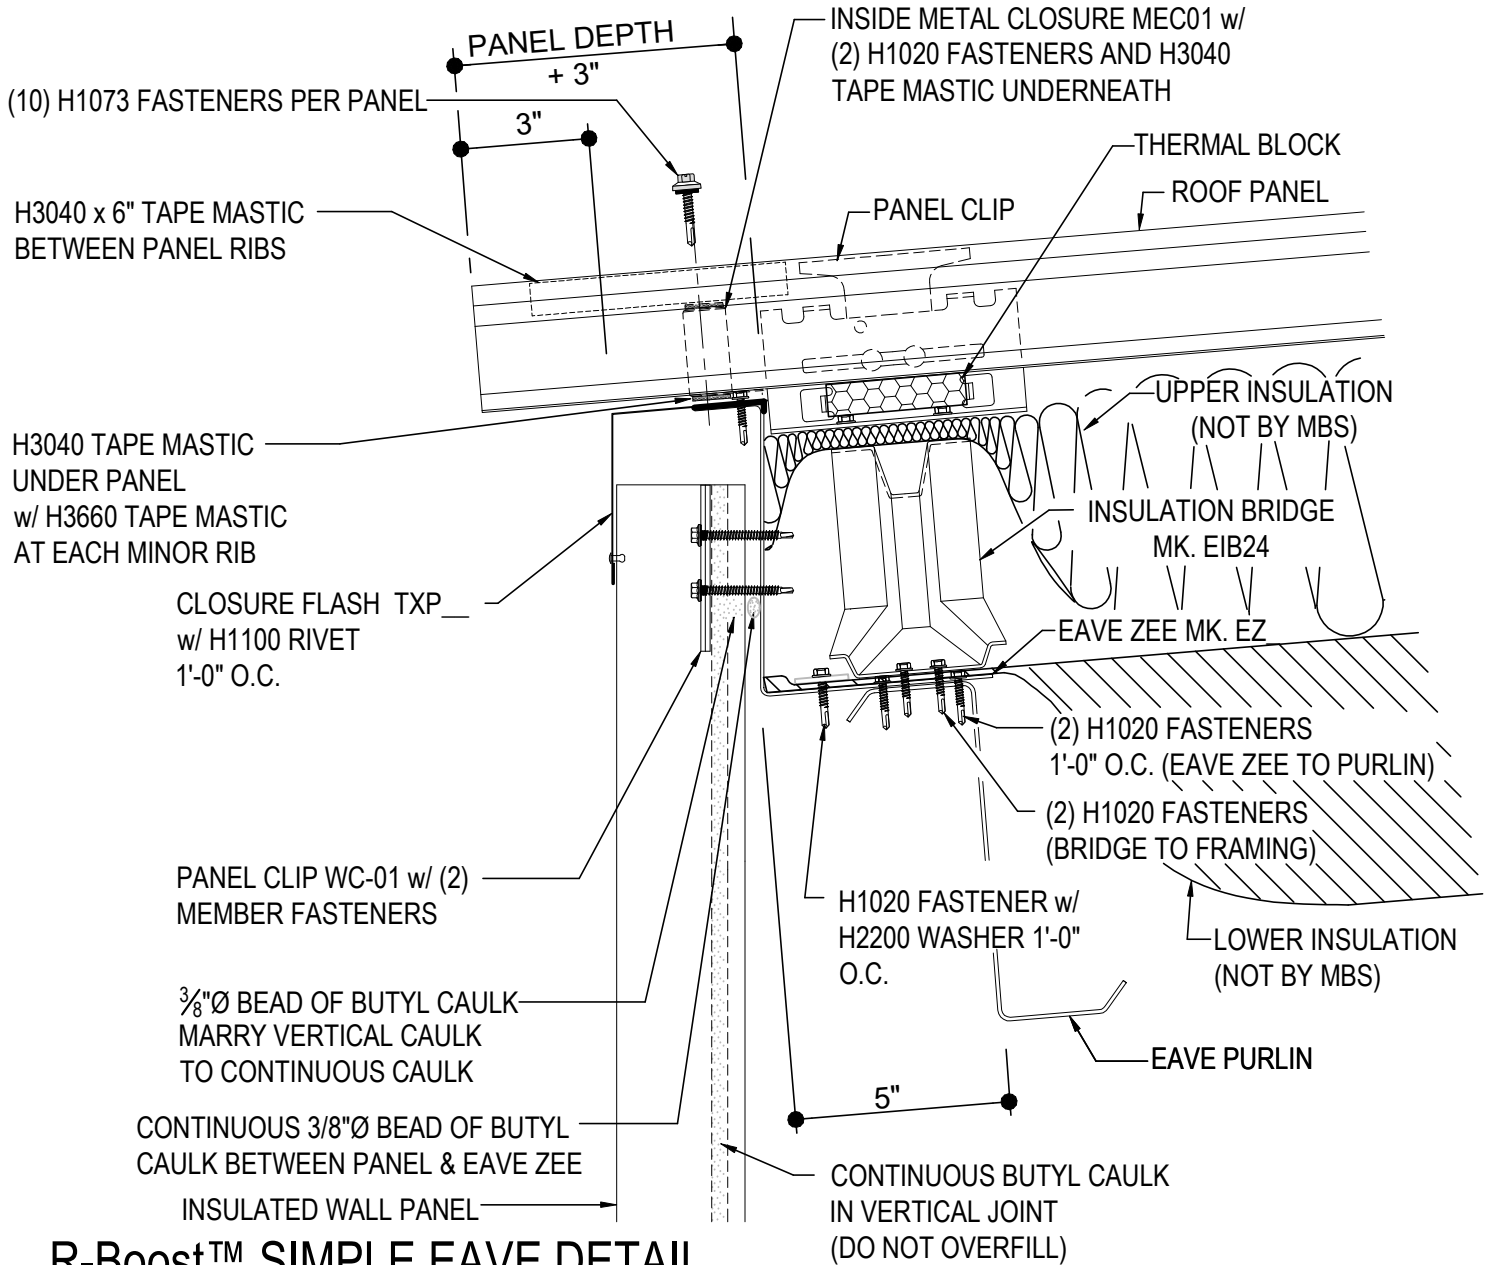

FB2010 - SIMPLE EAVE DETAIL w/ WALL PANELS

FB2050 - LOW EAVE w/ WALL SYSTEM BY OTHERS

FB2610 - LOW EAVE SIMPLE FLASH DETAIL w/INSULATED WALL PANELS

FB2010 - SIMPLE EAVE DETAIL w/ WALL PANELS

[Download the DWG file by clicking here.](#)

R-Boost™ SIMPLE EAVE

LOW SIMPLE EAVE DETAIL w/ WALL PANELS

FB2010

FB2050 - LOW EAVE w/ WALL SYSTEM BY OTHERS

[Download the DWG file by clicking here.](#)

R-Boost™ LOW SIMPLE EAVE

LOW SIMPLE EAVE DETAIL w/ WALL OPEN FOR WALL SYSTEM BY OTHERS

FB2050

FB2610 - LOW EAVE SIMPLE FLASH DETAIL w/INSULATED WALL PANELS

[Download the DWG file by clicking here.](#)

R-Boost™ SIMPLE EAVE DETAIL

LOW SIMPLE EAVE DETAIL w/ INSULATED WALL PANELS

FB2610