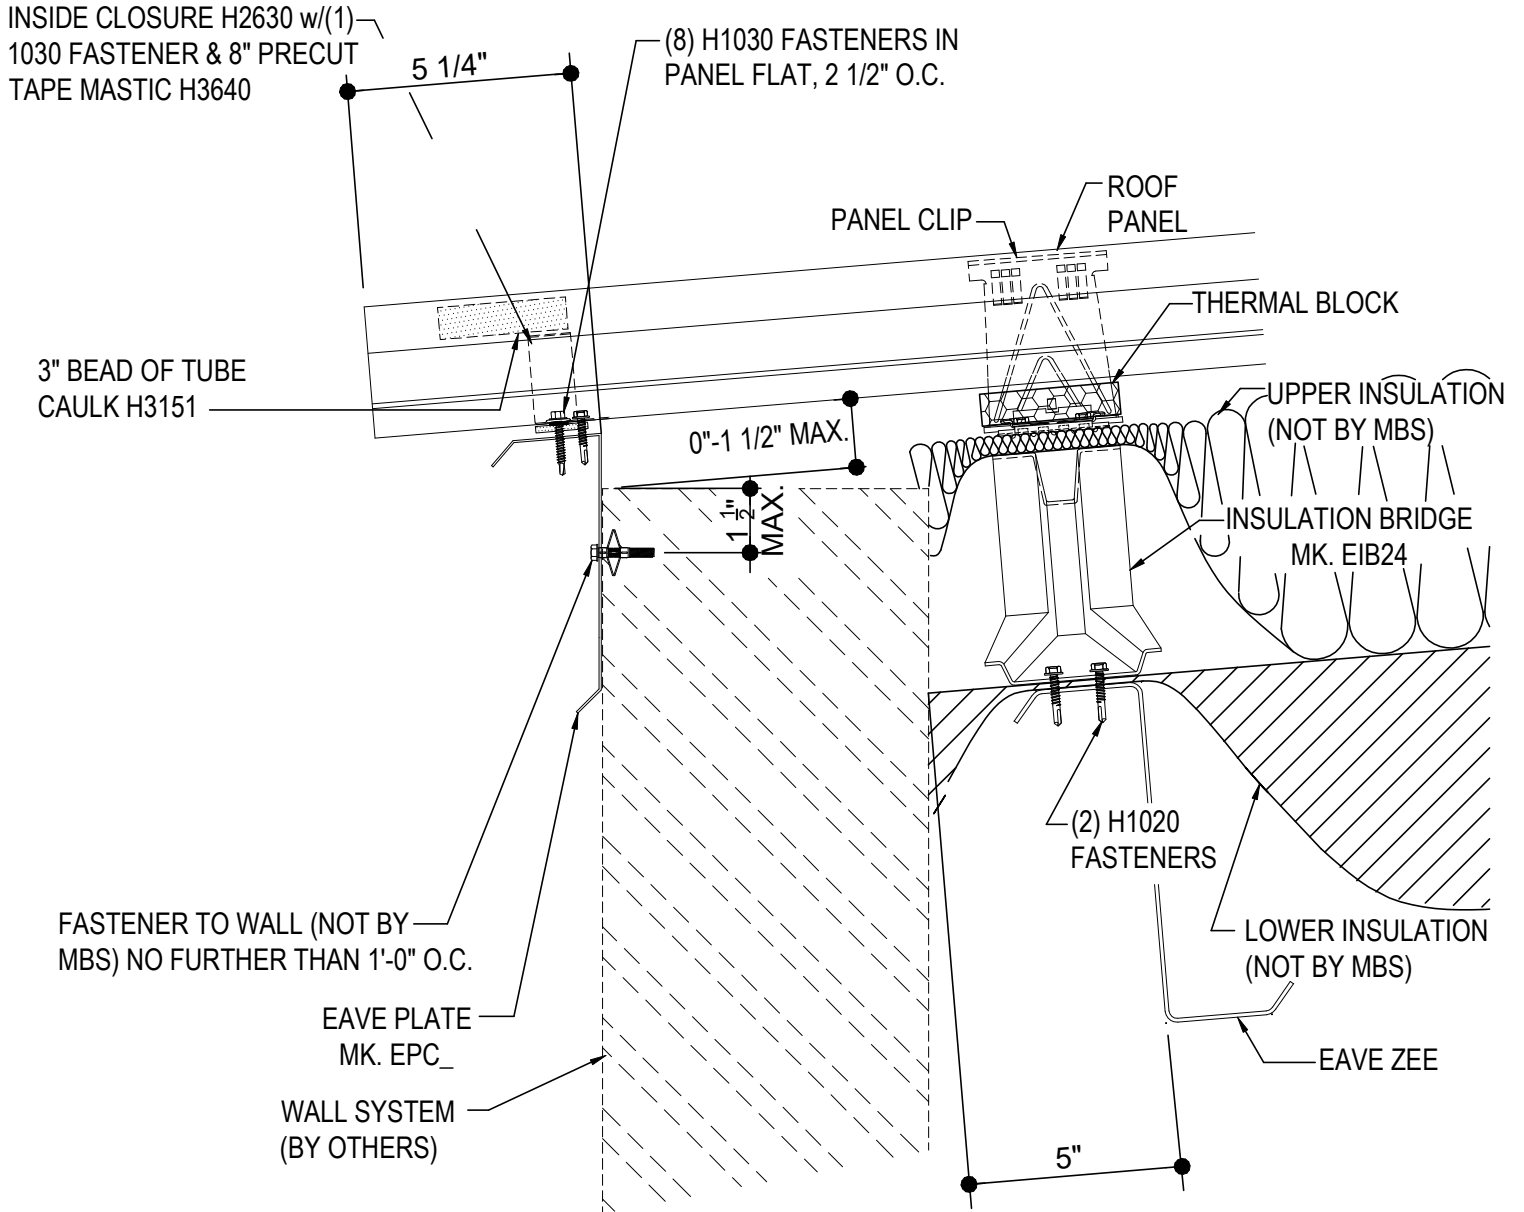

FB2010 - SIMPLE EAVE DETAIL w/ WALL PANELS

FB2050 - LOW EAVE DETAIL w/ WALL SYSTEM BY OTHERS

FB2610 - LOW EAVE SIMPLE FLASH DETAIL w/INSULATED WALL PANELS

FB2010 - SIMPLE EAVE DETAIL w/ WALL PANELS

[Download the DWG file by clicking here.](#)

R-Boost™ SIMPLE EAVE

LOW SIMPLE EAVE DETAIL w/ WALL PANELS

FB2010

FB2050 - LOW EAVE DETAIL w/ WALL SYSTEM BY OTHERS

[Download the DWG file by clicking here.](#)

R-Boost™ LOW SIMPLE EAVE

LOW SIMPLE EAVE DETAIL w/ WALL OPEN FOR WALL SYSTEM BY OTHERS