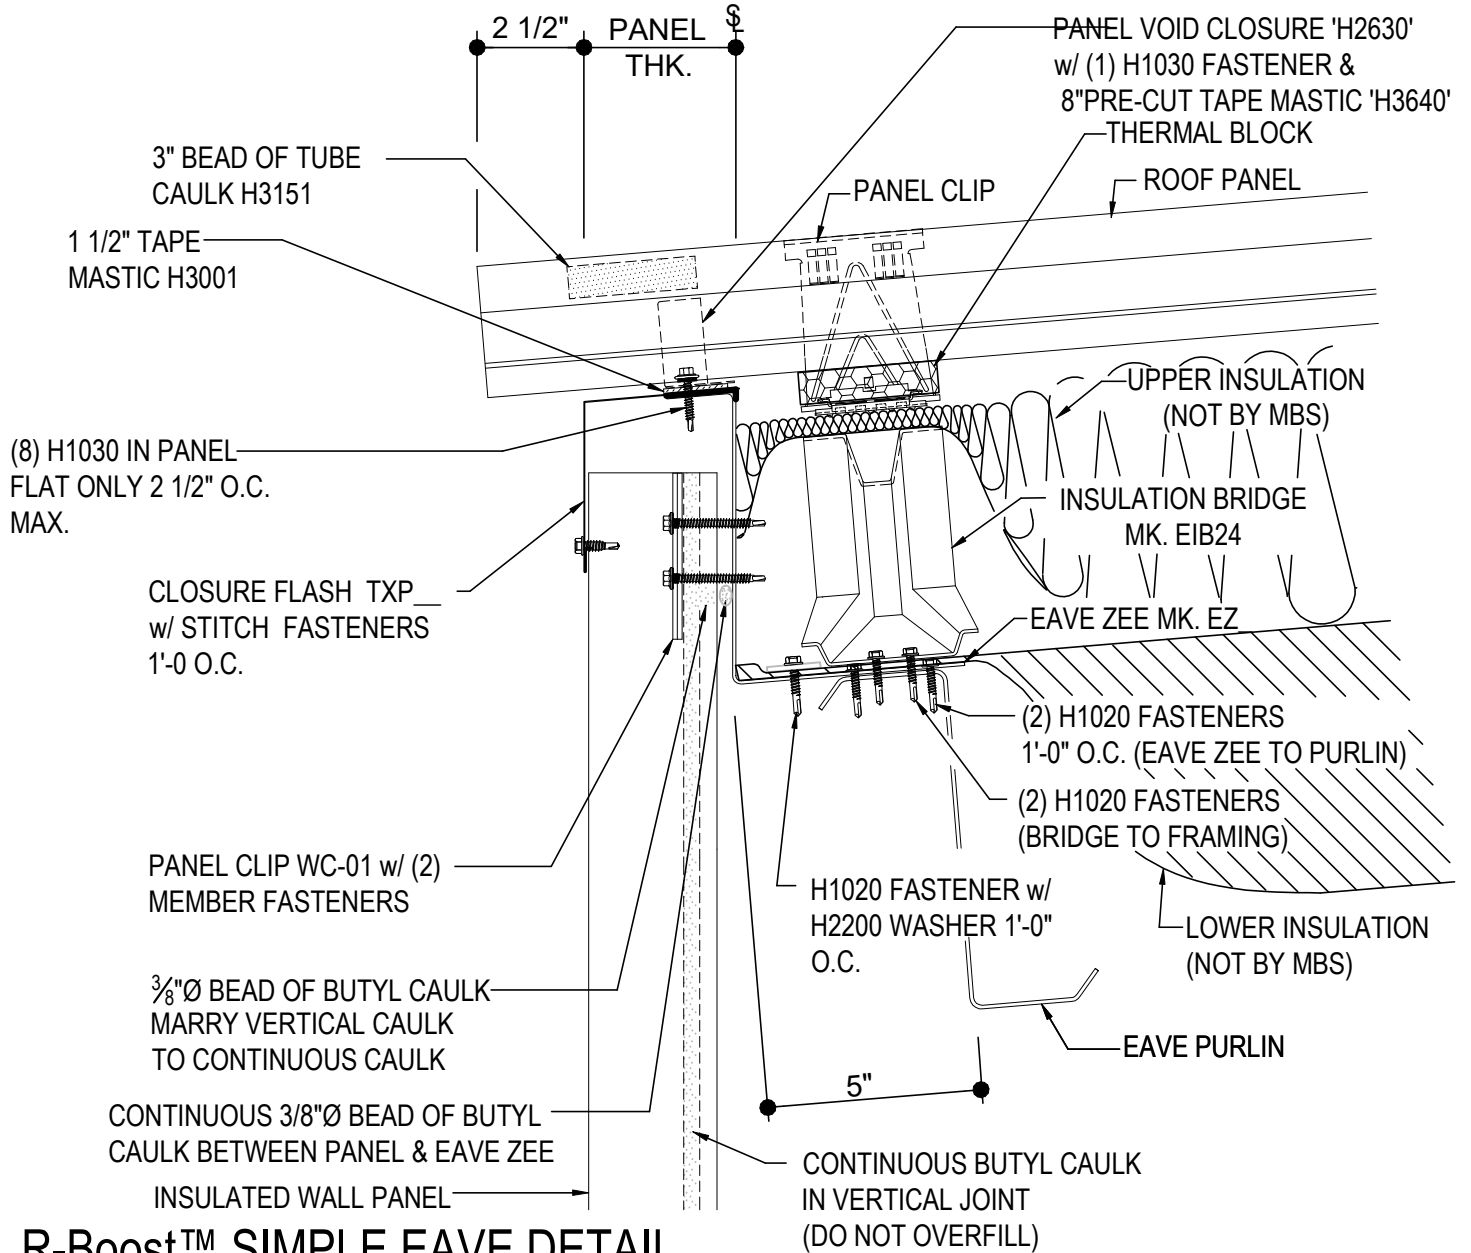

FB2010 - SIMPLE EAVE DETAIL w/ WALL PANELS

FB2050 - LOW EAVE DETAIL w/ WALL SYSTEM BY OTHERS

FB2610 - LOW EAVE SIMPLE FLASH DETAIL w/INSULATED WALL PANELS

FB2010 - SIMPLE EAVE DETAIL w/ WALL PANELS

[Download the DWG file by clicking here.](#)

R-Boost™ SIMPLE EAVE

LOW SIMPLE EAVE DETAIL w/ WALL PANELS

FB2010

FB2050 - LOW EAVE DETAIL w/ WALL SYSTEM BY OTHERS

[Download the DWG file by clicking here.](#)

R-Boost™ LOW SIMPLE EAVE

LOW SIMPLE EAVE DETAIL w/ WALL OPEN FOR WALL SYSTEM BY OTHERS

FB2050

FB2610 - LOW EAVE SIMPLE FLASH DETAIL w/INSULATED WALL PANELS

[Download the DWG file by clicking here.](#)

R-Boost™ SIMPLE EAVE DETAIL

LOW SIMPLE EAVE DETAIL w/ INSULATED WALL PANELS

FB2610