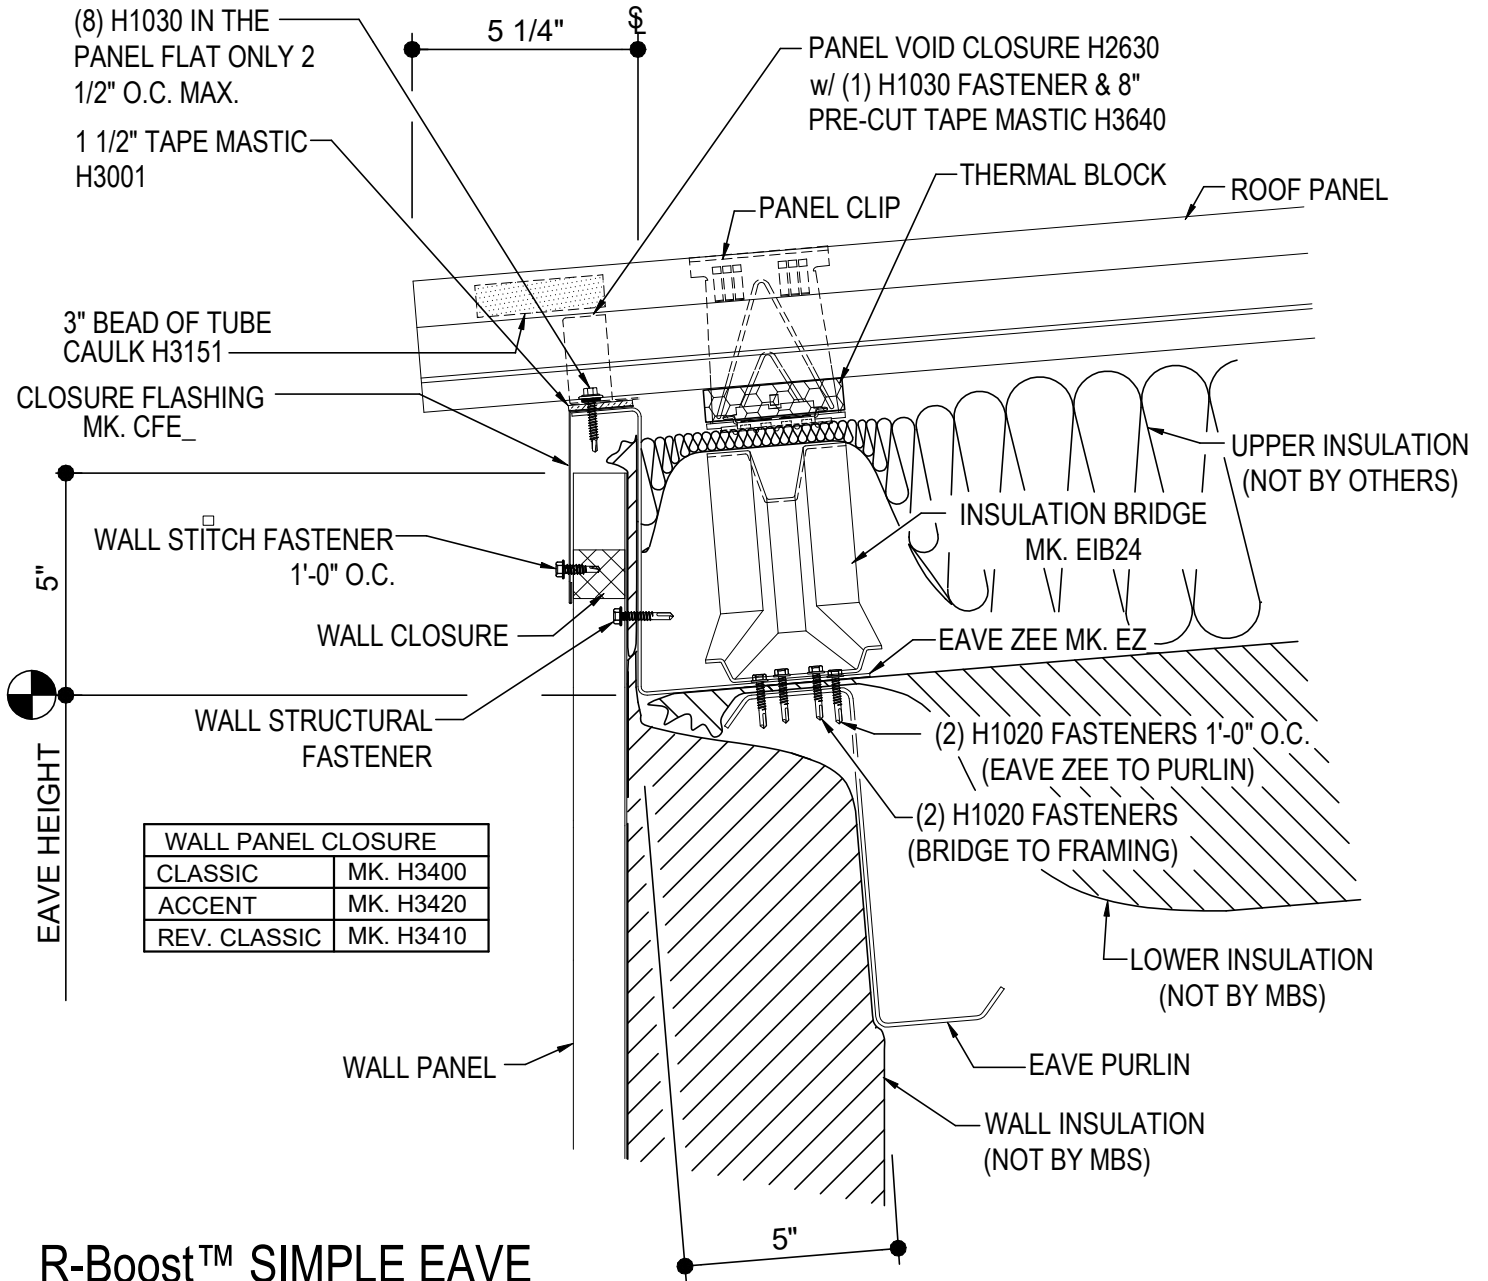

FB2010 - SIMPLE EAVE DETAIL w/ WALL PANELS

FB2050 - LOW EAVE DETAIL w/ WALL SYSTEM BY OTHERS

FB2610 - LOW EAVE SIMPLE FLASH DETAIL w/INSULATED WALL PANELS

FB2010 - SIMPLE EAVE DETAIL w/ WALL PANELS

[Download the DWG file by clicking here.](#)

R-Boost™ SIMPLE EAVE

LOW SIMPLE EAVE DETAIL w/ WALL PANELS

FB2010

FB2050 - LOW EAVE DETAIL w/ WALL SYSTEM BY OTHERS

[Download the DWG file by clicking here.](#)

R-Boost™ LOW SIMPLE EAVE

LOW SIMPLE EAVE DETAIL w/ WALL OPEN FOR WALL SYSTEM BY OTHERS