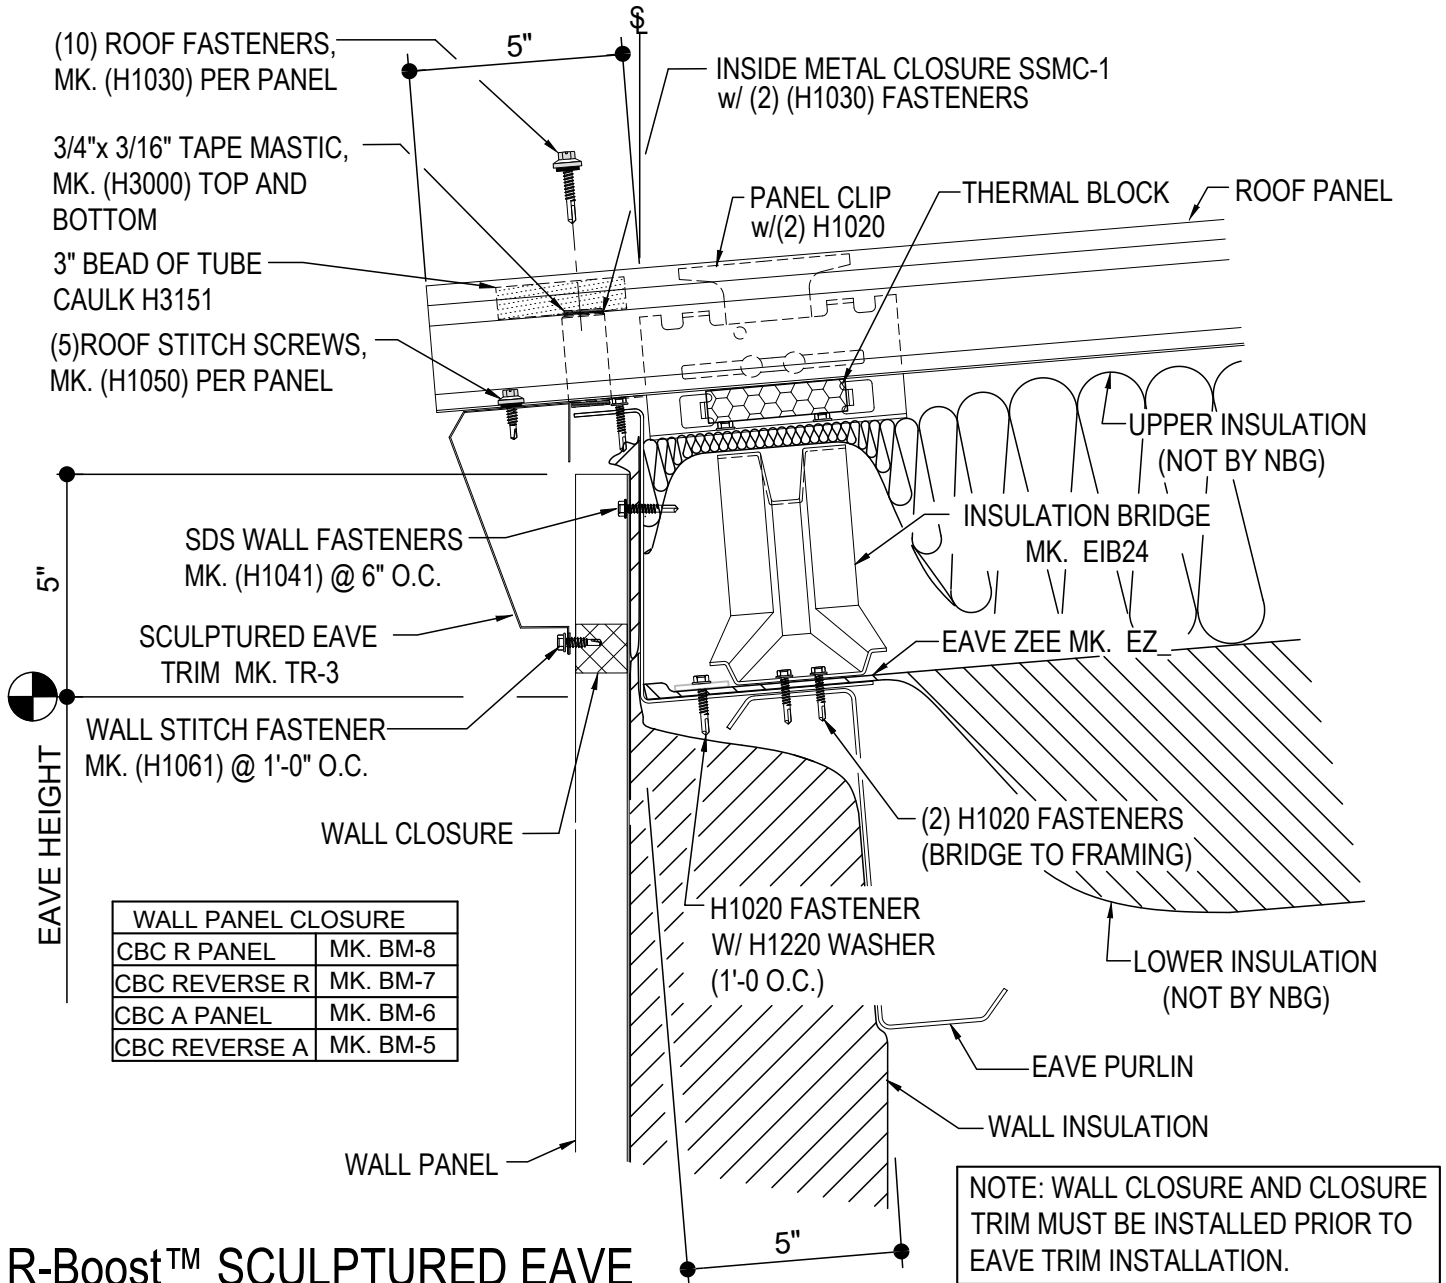

**LOW EAVE (SCULPTURED TRIM)**

FC2010-CBC - SCULPTURE EAVE DETAIL w WALL PANELS

FC2610-CBC - SCULPTURED EAVE DETAIL w INSULATED WALL PANELS

FC2010 - SCULPTURE EAVE DETAIL w/ WALL PANELS

[Download the DWG file by clicking here.](#)

**R-Boost™ SCULPTURED EAVE**

LOW SCULPTURED EAVE DETAIL w/ WALL PANELS

**FC2010**

FC2610 - SCULPTURED EAVE DETAIL w/INSULATED WALL PANELS

[Download the DWG file by clicking here.](#)

**R-Boost™ SCULPTURED EAVE DETAIL**

SCULPTURED EAVE DETAIL w/ INSULATED WALL PANELS

**FC2610**