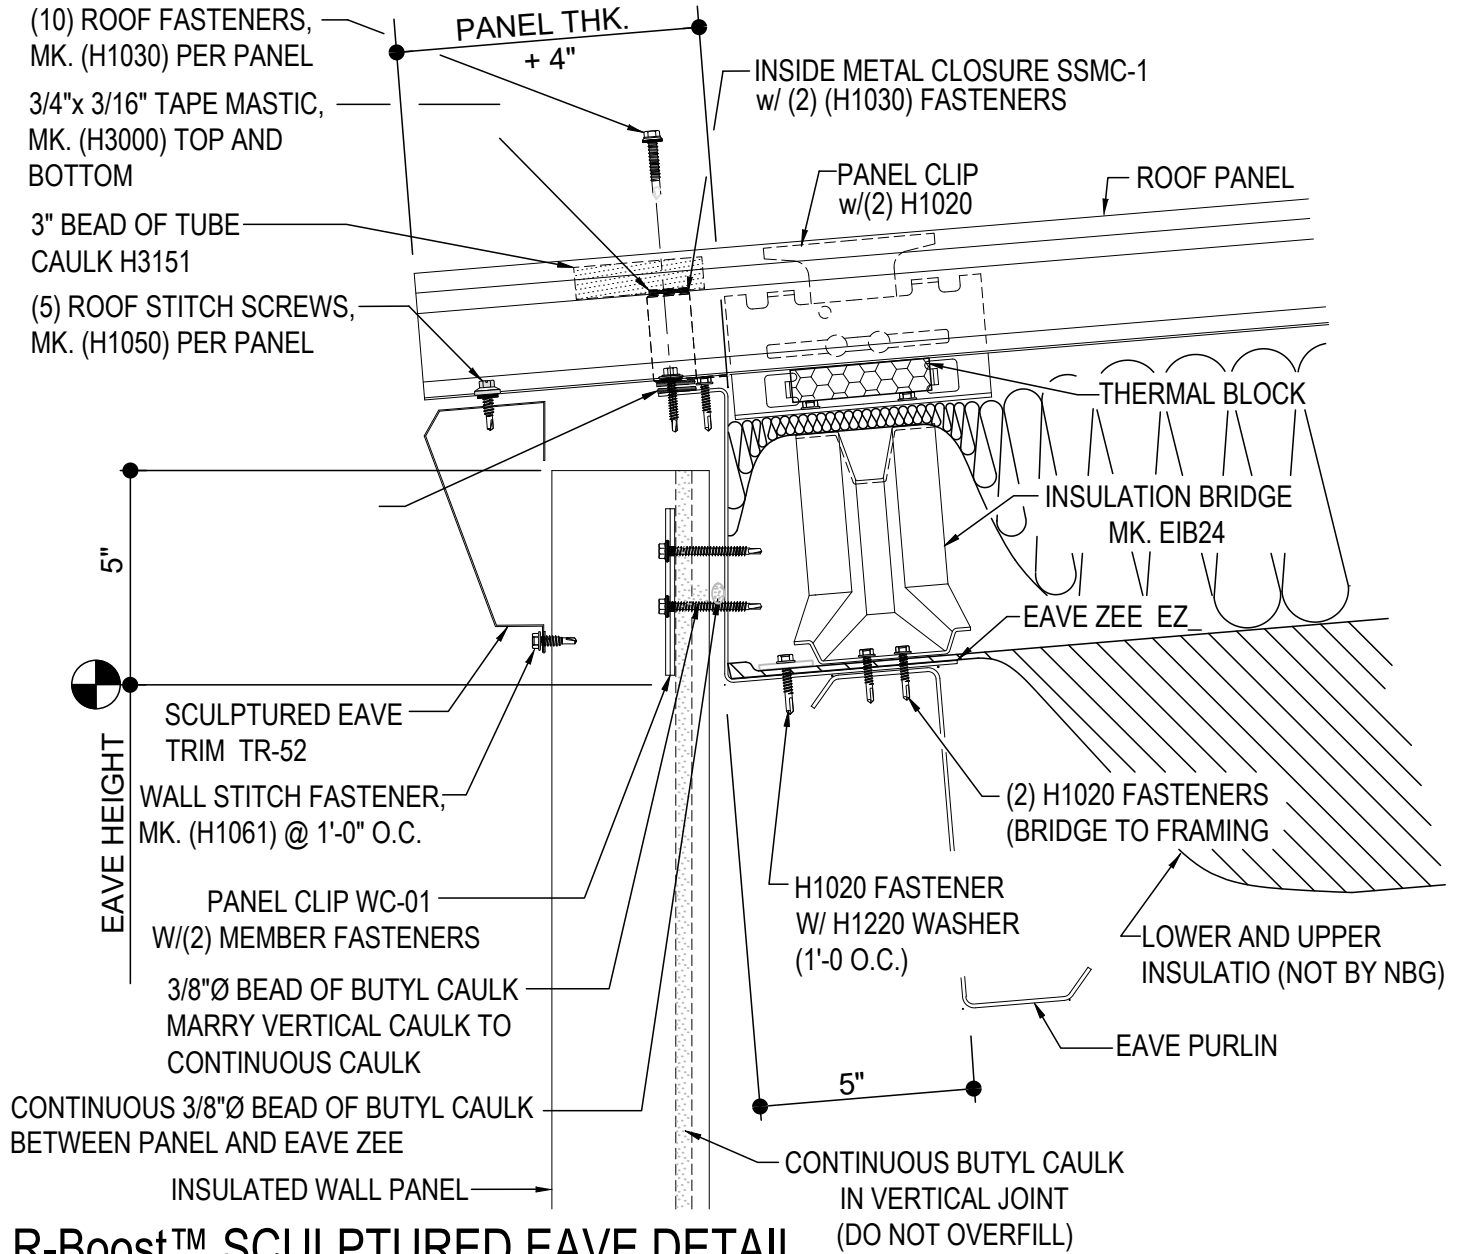

**LOW EAVE (SCULPTURED TRIM)**

FC2010-CBC - SCULPTURE EAVE DETAIL w WALL PANELS

FC2610-CBC - SCULPTURED EAVE DETAIL w INSULATED WALL PANELS

FC2010 - SCULPTURE EAVE DETAIL w/ WALL PANELS

[Download the DWG file by clicking here.](#)

**R-Boost™ SCULPTURED EAVE**

LOW SCULPTURED EAVE DETAIL w/ WALL PANELS

**FC2010**

FC2610 - SCULPTURED EAVE DETAIL w/INSULATED WALL PANELS

[Download the DWG file by clicking here.](#)

**R-Boost™ SCULPTURED EAVE DETAIL**

SCULPTURED EAVE DETAIL w/ INSULATED WALL PANELS

**FC2610**