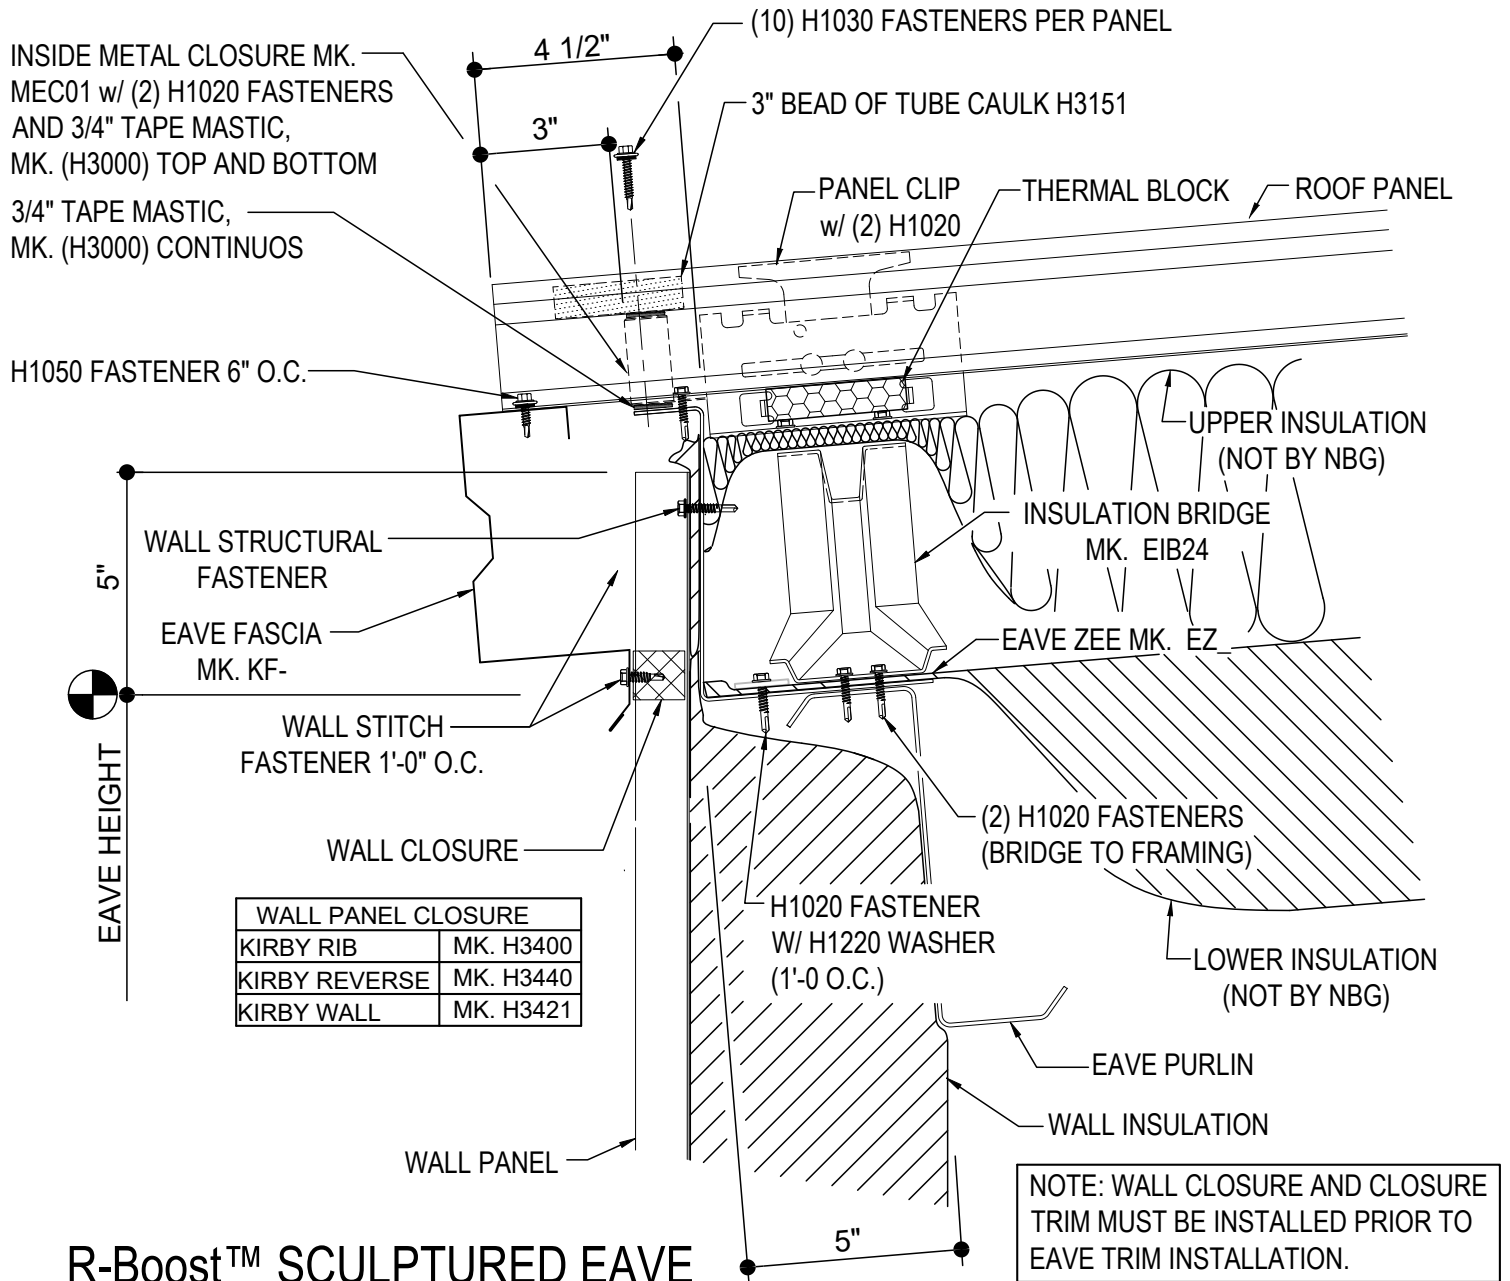

LOW EAVE (SCULPTURED TRIM)

FC2010-KBS - SCULPTURE EAVE DETAIL w WALL PANELS

FC2610-KBS - SCULPTURED EAVE DETAIL w INSULATED WALL PANELS

FC2010 - SCULPTURE EAVE DETAIL w/ WALL PANELS

[Download the DWG file by clicking here.](#)

R-Boost™ SCULPTURED EAVE

LOW SCULPTURED EAVE DETAIL w/ WALL PANELS

FC2010

FC2610 - SCULPTURED EAVE DETAIL w/INSULATED WALL PANELS

[Download the DWG file by clicking here.](#)

R-Boost™ SCULPTURED EAVE DETAIL

SCULPTURED EAVE DETAIL w/ INSULATED WALL PANELS

FC2610