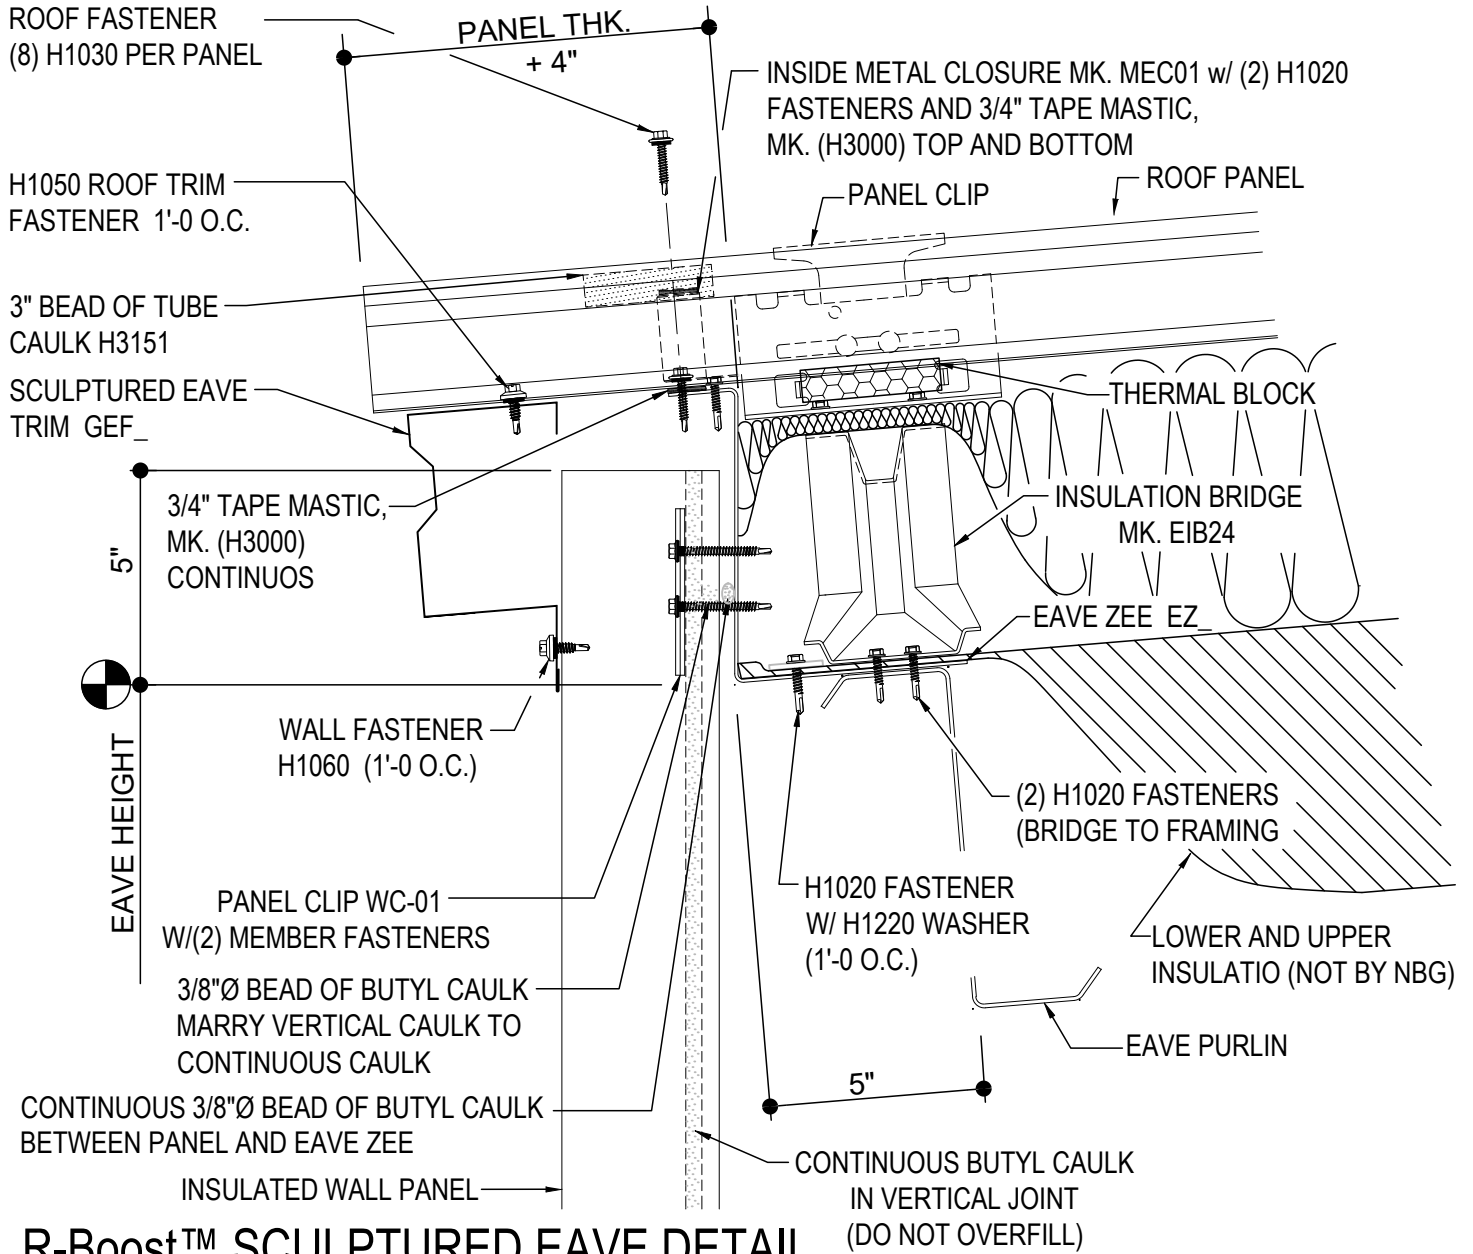

LOW EAVE (SCULPTURED TRIM)

FC2010-KBS - SCULPTURE EAVE DETAIL w WALL PANELS

FC2610-KBS - SCULPTURED EAVE DETAIL w INSULATED WALL PANELS

FC2010 - SCULPTURE EAVE DETAIL w/ WALL PANELS

[Download the DWG file by clicking here.](#)

R-Boost™ SCULPTURED EAVE

LOW SCULPTURED EAVE DETAIL w/ WALL PANELS

FC2010

FC2610 - SCULPTURED EAVE DETAIL w/INSULATED WALL PANELS

[Download the DWG file by clicking here.](#)

R-Boost™ SCULPTURED EAVE DETAIL

SCULPTURED EAVE DETAIL w/ INSULATED WALL PANELS

FC2610