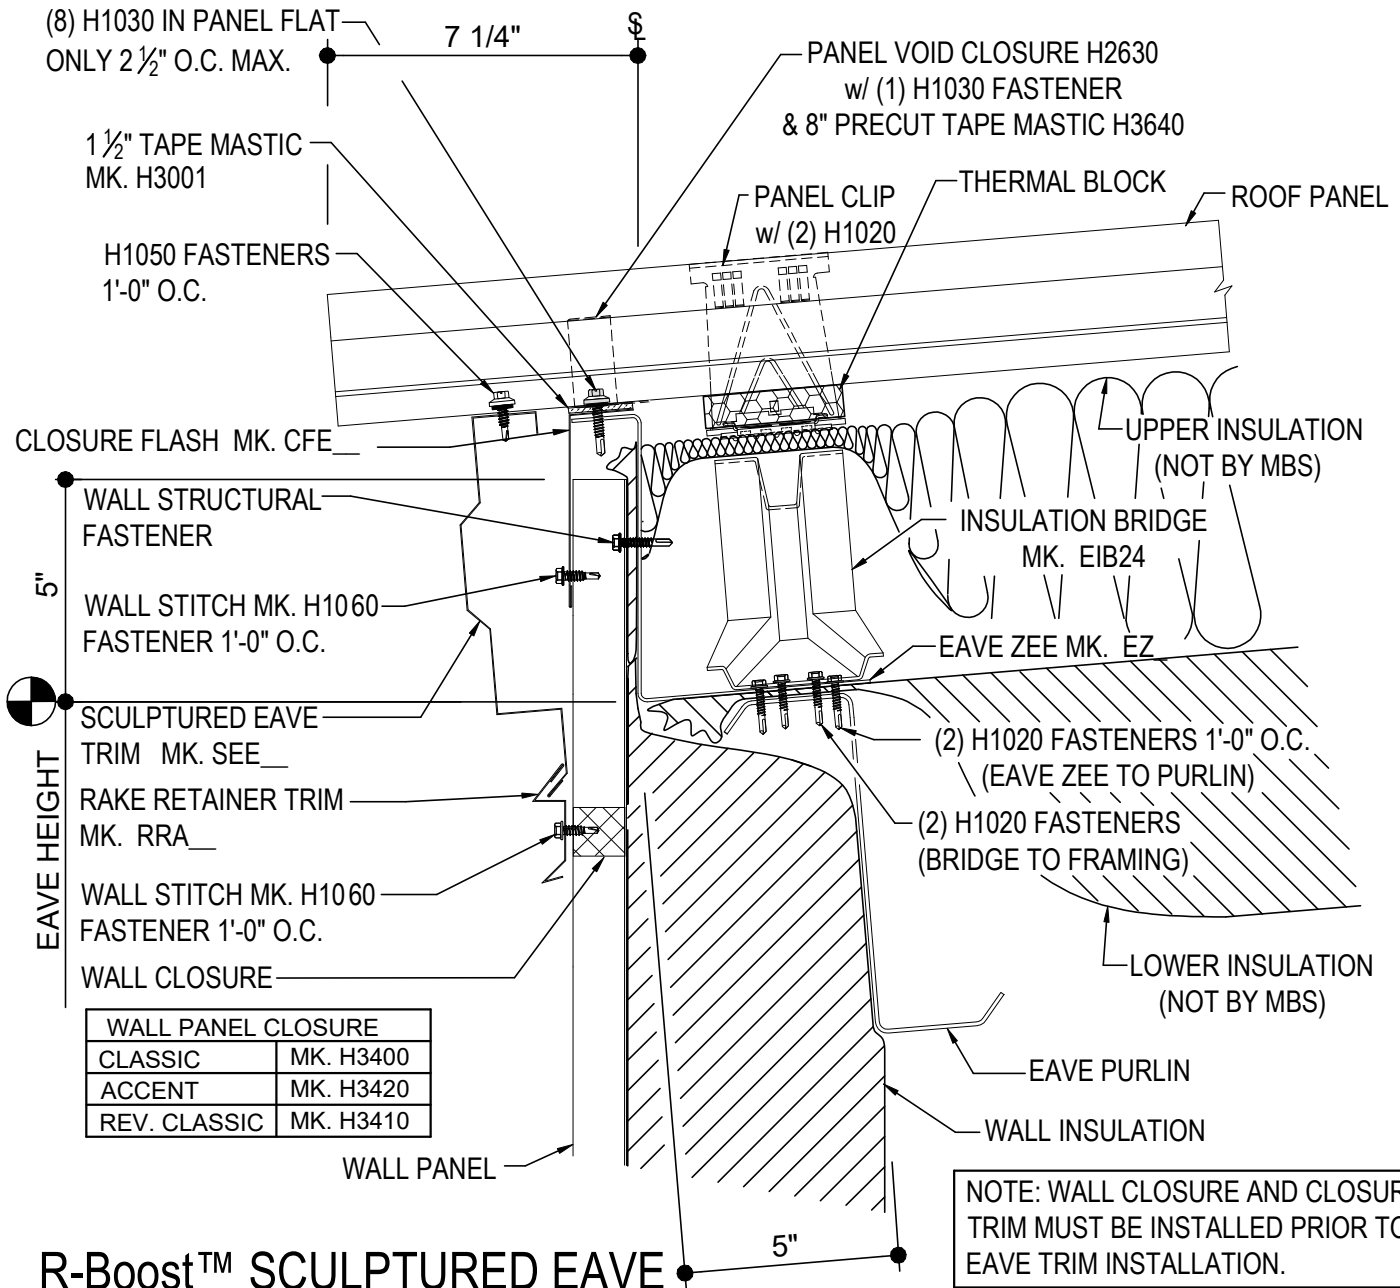

FC2010 - SCULPTURE EAVE DETAIL w/ WALL PANELS

FC2610 - SCULPTURED EAVE DETAIL w/INSULATED WALL PANELS

FC2010 - SCULPTURE EAVE DETAIL w/ WALL PANELS

[Download the DWG file by clicking here.](#)

## R-Boost™ SCULPTURED EAVE

LOW SCULPTURED EAVE DETAIL w/ WALL PANELS

**FC2010**

FC2610 - SCULPTURED EAVE DETAIL w/INSULATED WALL PANELS

[Download the DWG file by clicking here.](#)

## R-Boost™ SCULPTURED EAVE DETAIL

SCULPTURED EAVE DETAIL w/ INSULATED WALL PANELS

**FC2610**