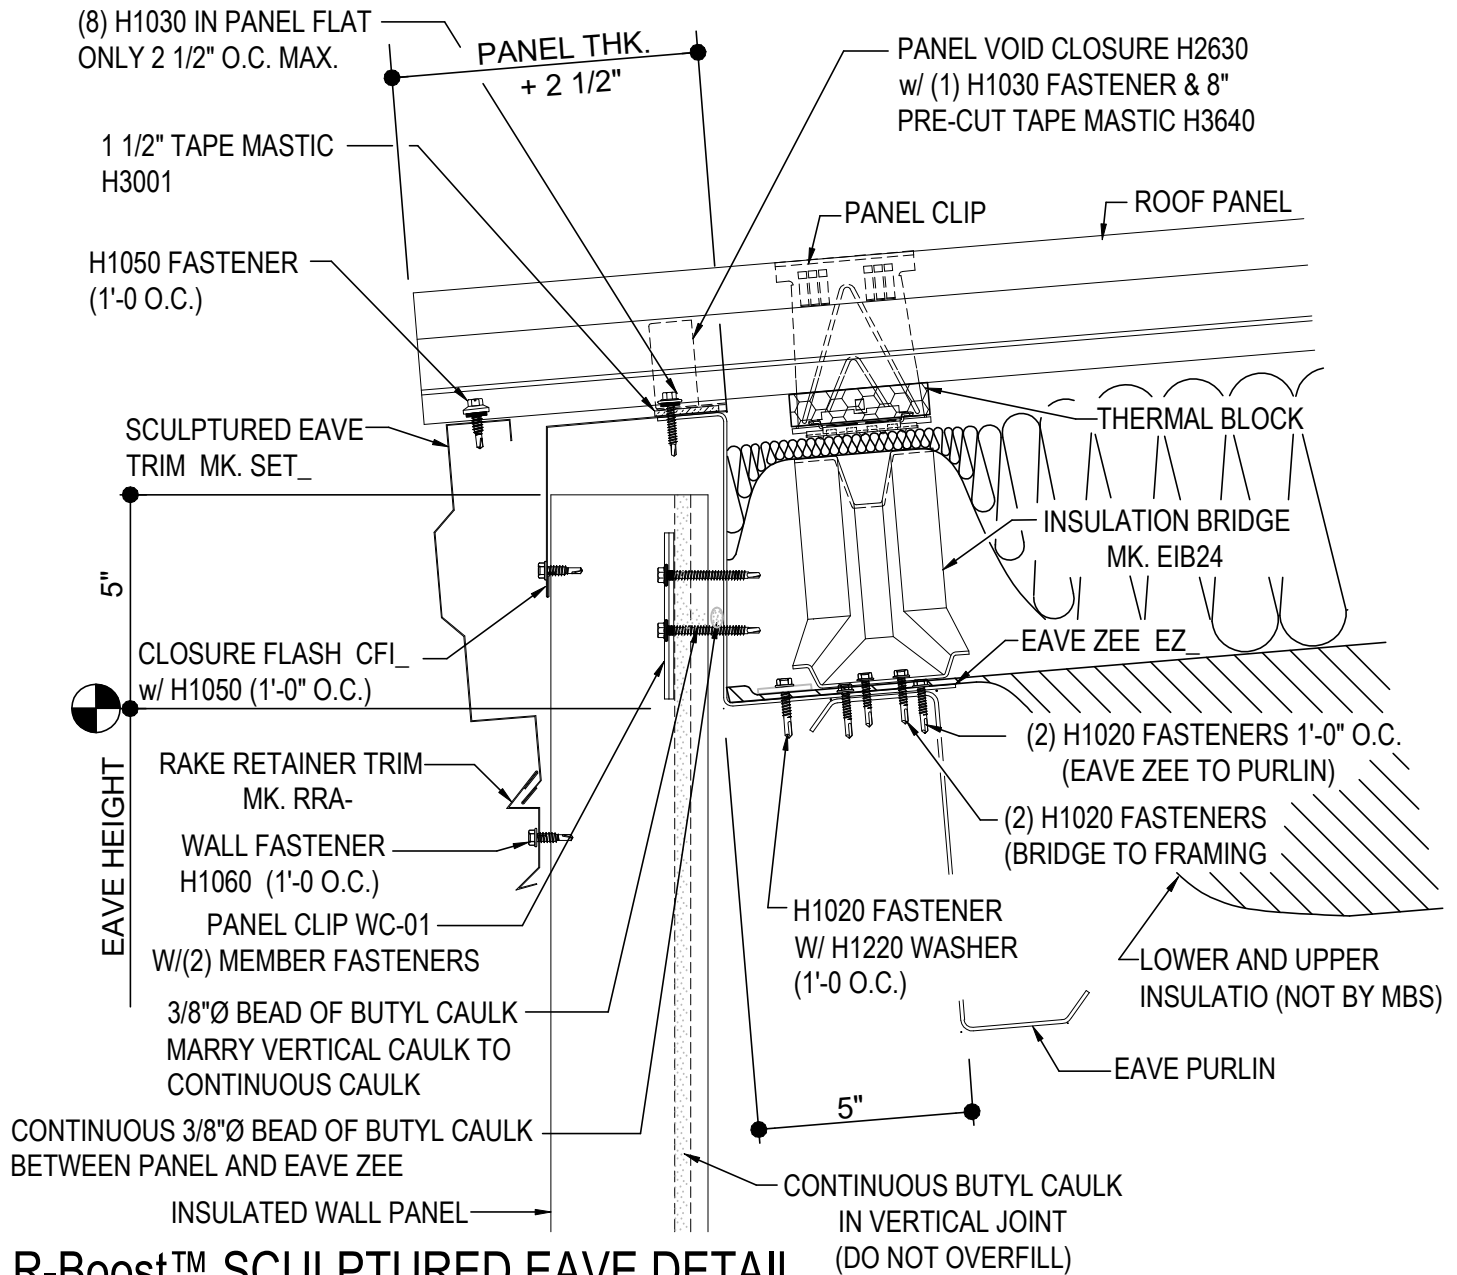

FC2010 - SCULPTURE EAVE DETAIL w/ WALL PANELS

FC2610 - SCULPTURED EAVE DETAIL w/INSULATED WALL PANELS

FC2010 - SCULPTURE EAVE DETAIL w/ WALL PANELS

[Download the DWG file by clicking here.](#)

## R-Boost™ SCULPTURED EAVE

LOW SCULPTURED EAVE DETAIL w/ WALL PANELS

**FC2010**

FC2610 - SCULPTURED EAVE DETAIL w/INSULATED WALL PANELS

[Download the DWG file by clicking here.](#)

## R-Boost™ SCULPTURED EAVE DETAIL

SCULPTURED EAVE DETAIL w/ INSULATED WALL PANELS

**FC2610**