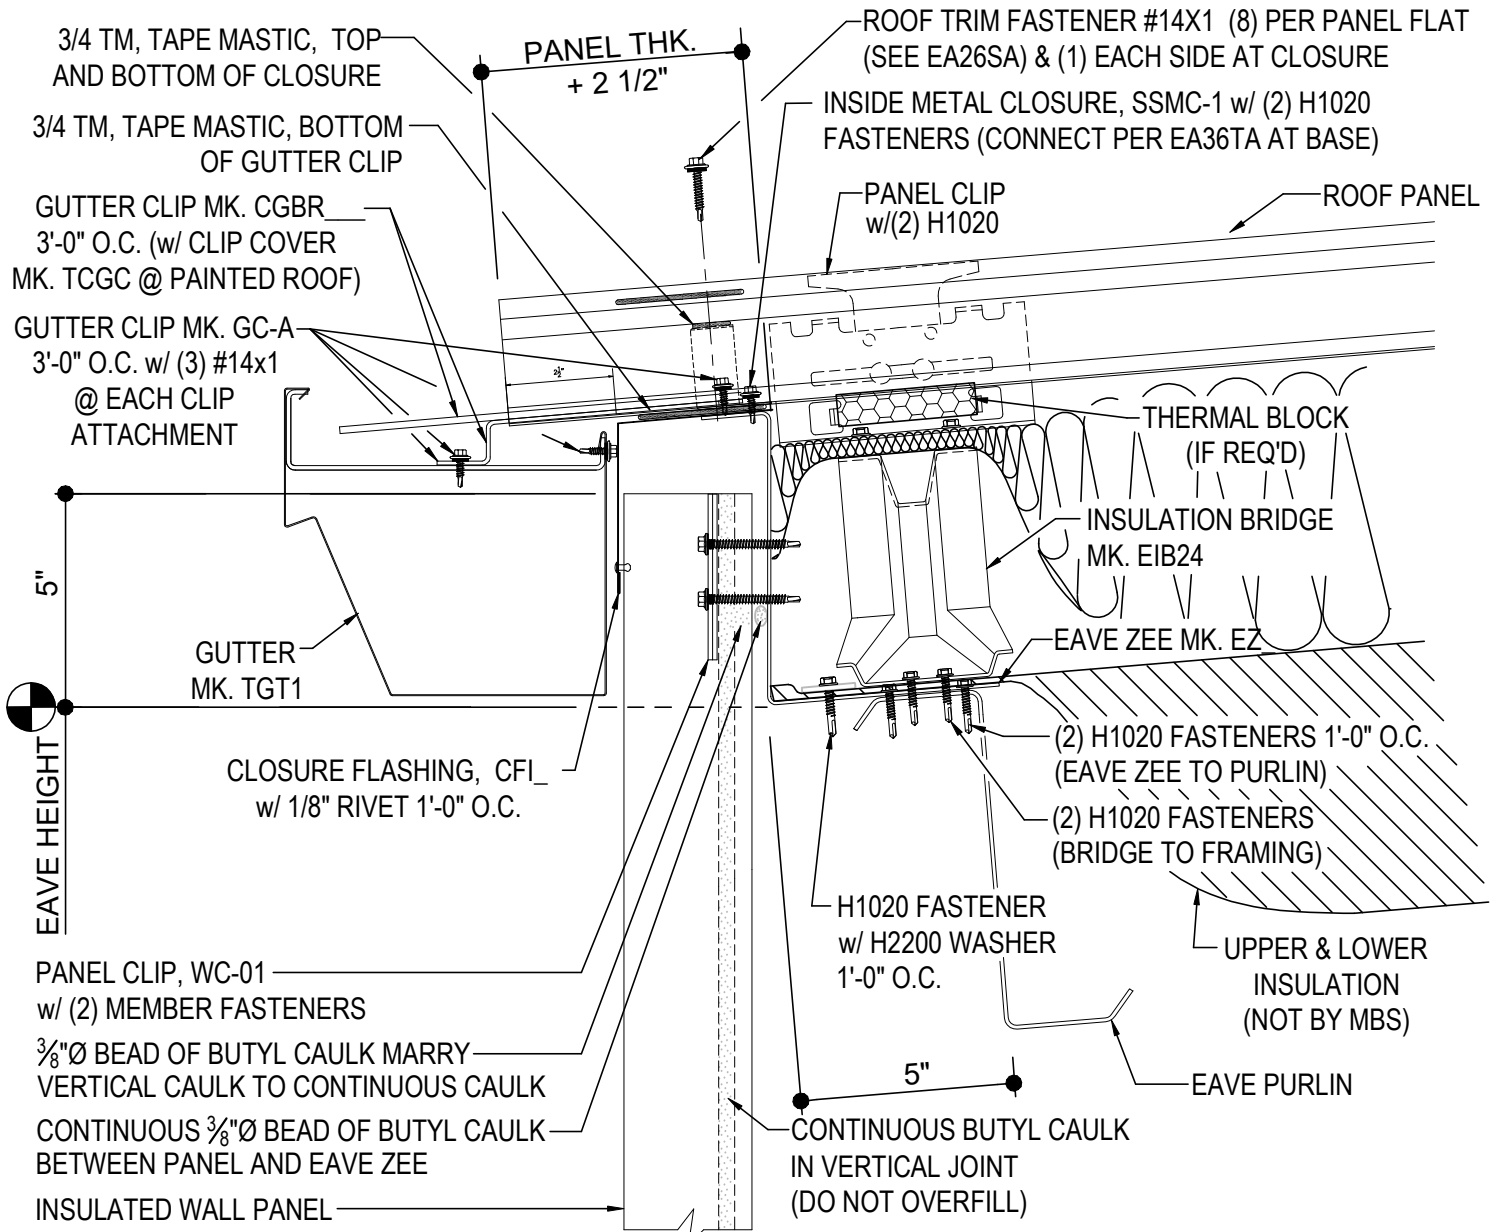

FD-LOW EAVE DETAILS (GUTTER)

FD2010 - ABC - LOW EAVE GUTTER W/ WALL PANEL

FD2050 - ABC - LOW EAVE GUTTER W/ WALL SYSTEM B.O.

FD2610 - ABC - LOW EAVE GUTTER W/ INSULATED WALL PANEL

FD2010 - EAVE GUTTER DETAIL w/ WALL PANELS

[Download the DWG file by clicking here.](#)

R-Boost™ EAVE GUTTER DETAIL

EAVE GUTTER DETAIL w/ WALL PANELS

FD2010

FD2050 - LOW EAVE GUTTER DETAIL w/ WALL SYSTEM BY OTHERS

[Download the DWG file by clicking here.](#)

R-Boost™ LOW EAVE GUTTER

LOW EAVE GUTTER DETAIL w/ WALL OPEN FOR WALL SYSTEM BY OTHERS

FD2050

FD2610 - EAVE GUTTER DETAIL w/INSULATED WALL PANELS

[Download the DWG file by clicking here.](#)

R-Boost™ EAVE GUTTER DETAIL

EAVE GUTTER DETAIL w/ INSULATED WALL PANELS

FD2610