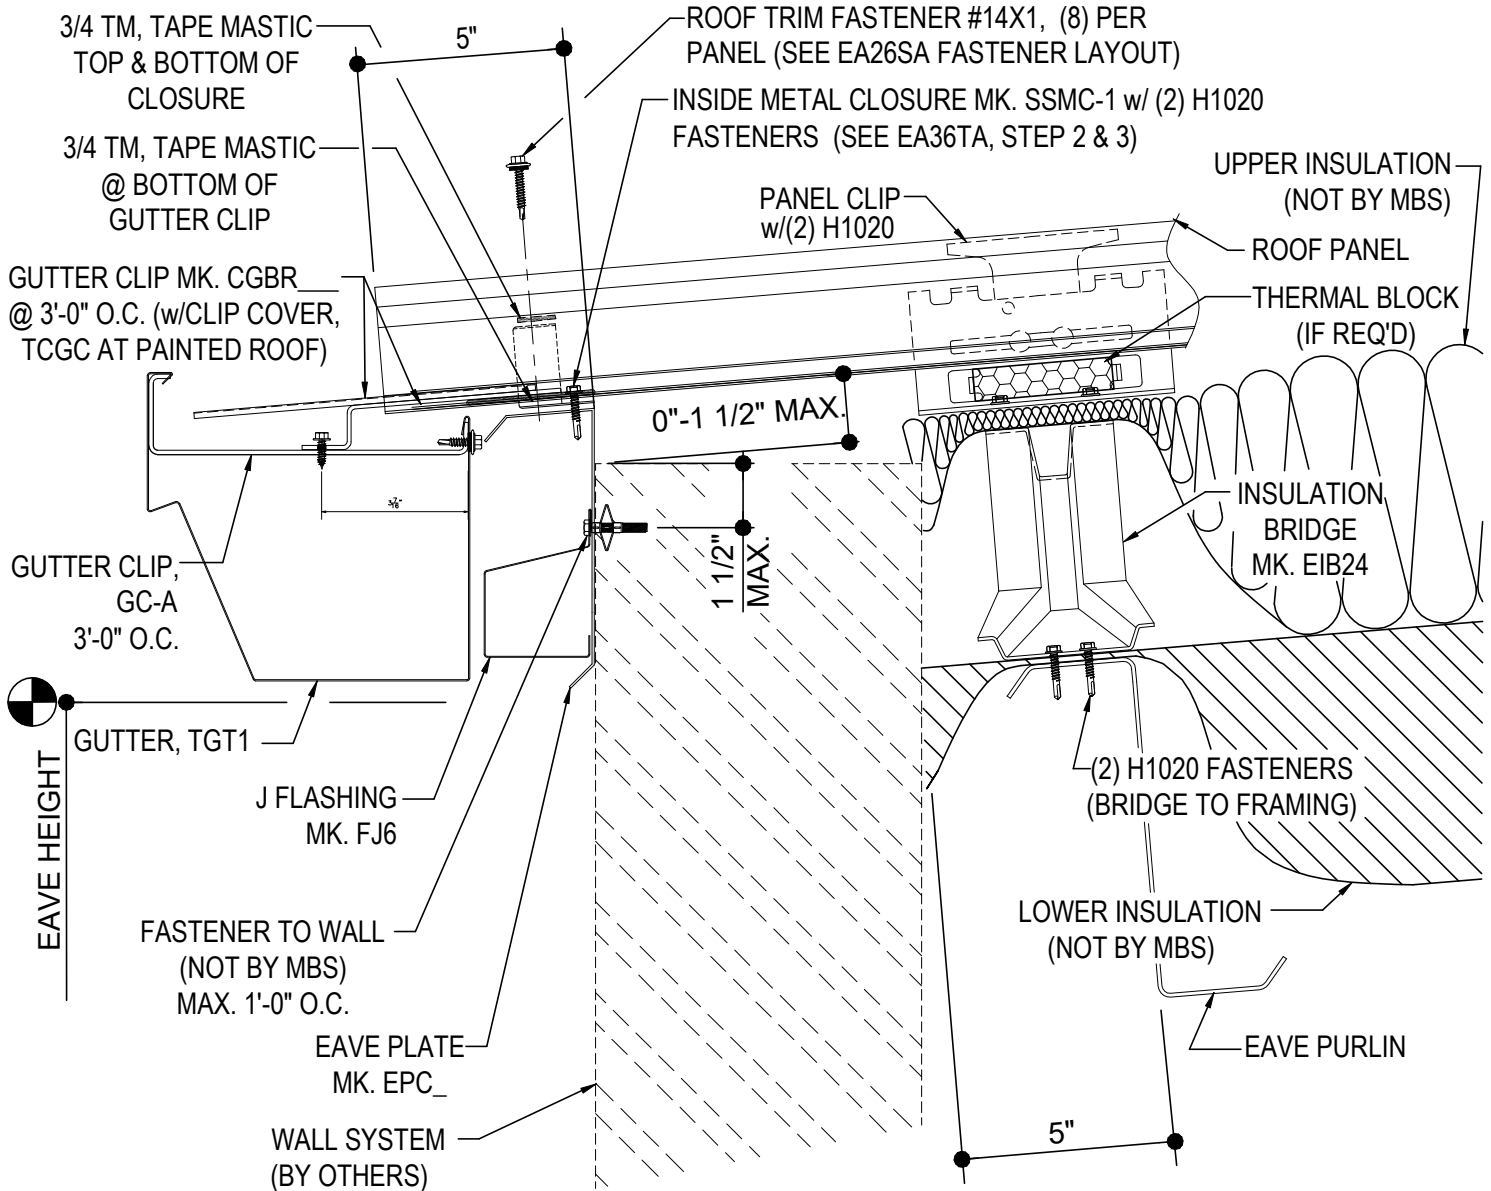

[Download the DWG file by clicking here.](#)

R-Boost™ EAVE GUTTER DETAIL

EAVE GUTTER DETAIL w/ WALL PANELS

FD2010

FD2050 - LOW EAVE GUTTER DETAIL w/ WALL SYSTEM BY OTHERS

[Download the DWG file by clicking here.](#)

R-Boost™ LOW EAVE GUTTER

LOW EAVE GUTTER DETAIL w/ WALL OPEN FOR WALL SYSTEM BY OTHERS

FD2050

FD2610 - EAVE GUTTER DETAIL w/INSULATED WALL PANELS

[Download the DWG file by clicking here.](#)

R-Boost™ EAVE GUTTER DETAIL

EAVE GUTTER DETAIL w/ INSULATED WALL PANELS

FD2610