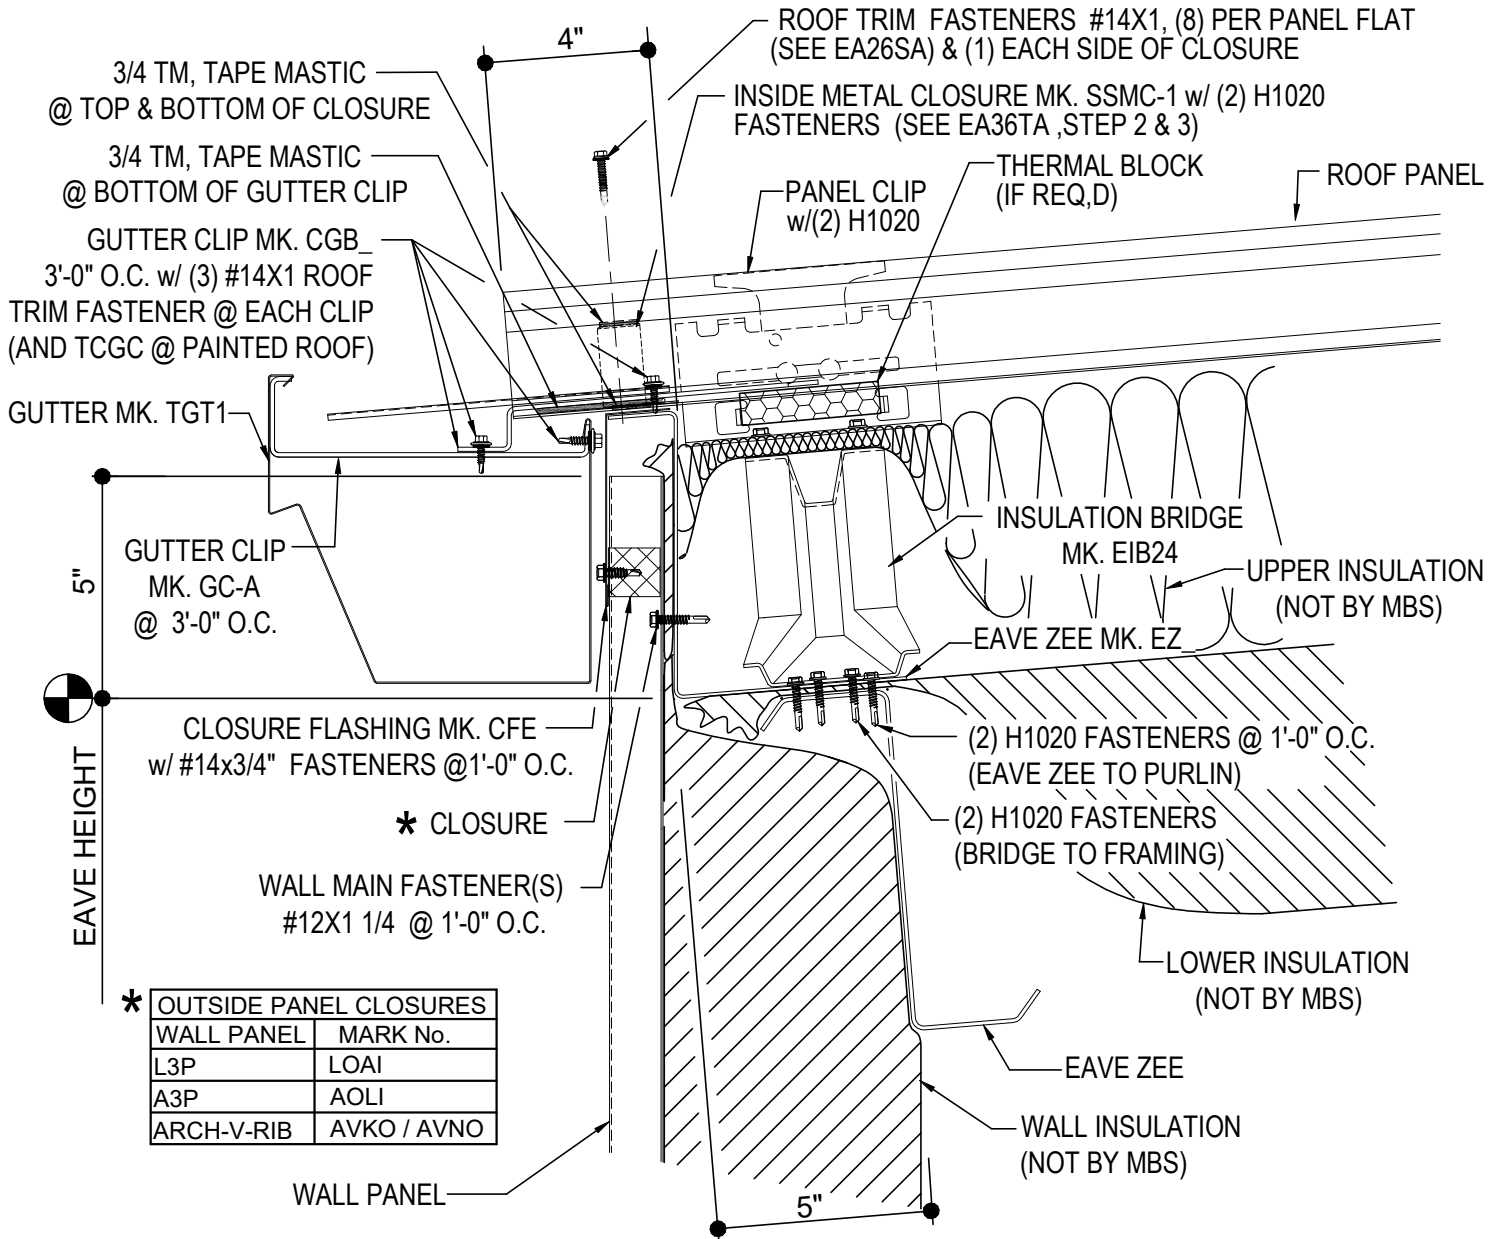

FD-LOW EAVE DETAILS (GUTTER)

FD2010 - ABC - LOW EAVE GUTTER W/ WALL PANEL

FD2050 - ABC - LOW EAVE GUTTER W/ WALL SYSTEM B.O.

FD2610 - ABC - LOW EAVE GUTTER W/ INSULATED WALL PANEL

FD2010 - EAVE GUTTER DETAIL w/ WALL PANELS

[Download the DWG file by clicking here.](#)

R-Boost™ EAVE GUTTER DETAIL

EAVE GUTTER DETAIL w/ WALL PANELS

FD2010

FD2050 - LOW EAVE GUTTER DETAIL w/ WALL SYSTEM BY OTHERS

[Download the DWG file by clicking here.](#)

R-Boost™ LOW EAVE GUTTER

LOW EAVE GUTTER DETAIL w/ WALL OPEN FOR WALL SYSTEM BY OTHERS

FD2050

FD2610 - EAVE GUTTER DETAIL w/INSULATED WALL PANELS

[Download the DWG file by clicking here.](#)

R-Boost™ EAVE GUTTER DETAIL

EAVE GUTTER DETAIL w/ INSULATED WALL PANELS

FD2610