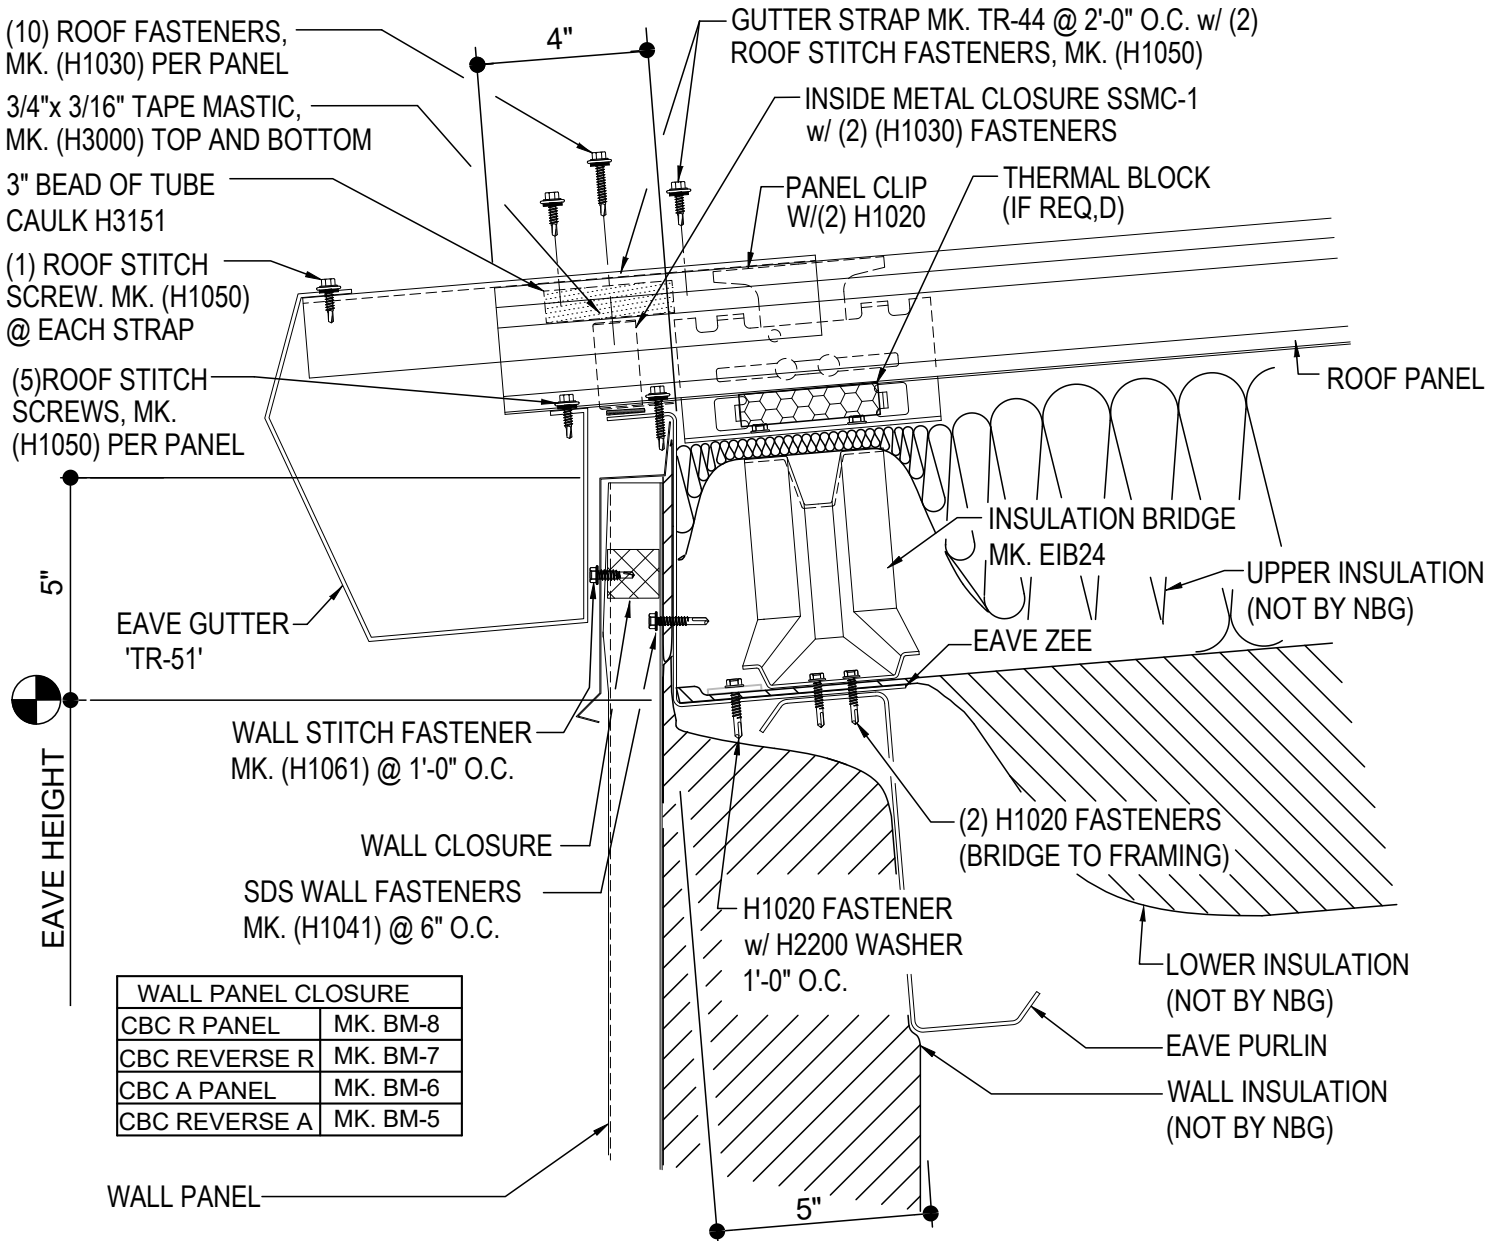

LOW EAVE (GUTTER)

FD2010-CBC - GUTTER w WALL PANEL

FD2050-CBC - GUTTER w WALL SYSTEM BY OTHERS

FD2610-CBC - GUTTER w INSULATED WALL PANELS

FD2010 - GUTTER w/ WALL PANEL

[Download the DWG file by clicking here.](#)

R-Boost™ EAVE GUTTER DETAIL

EAVE GUTTER DETAIL w/ WALL PANELS

FD2010

FD2050 - GUTTER w/ WALL SYSTEM BY OTHERS

[Download the DWG file by clicking here.](#)

R-Boost™ LOW EAVE GUTTER

LOW EAVE GUTTER DETAIL w/ WALL OPEN FOR WALL SYSTEM BY OTHERS

FD2050

FD2610 - GUTTER w/ INSULATED WALL PANELS

[Download the DWG file by clicking here.](#)

R-Boost™ EAVE GUTTER DETAIL

EAVE GUTTER DETAIL w/ INSULATED WALL PANELS

FD2610