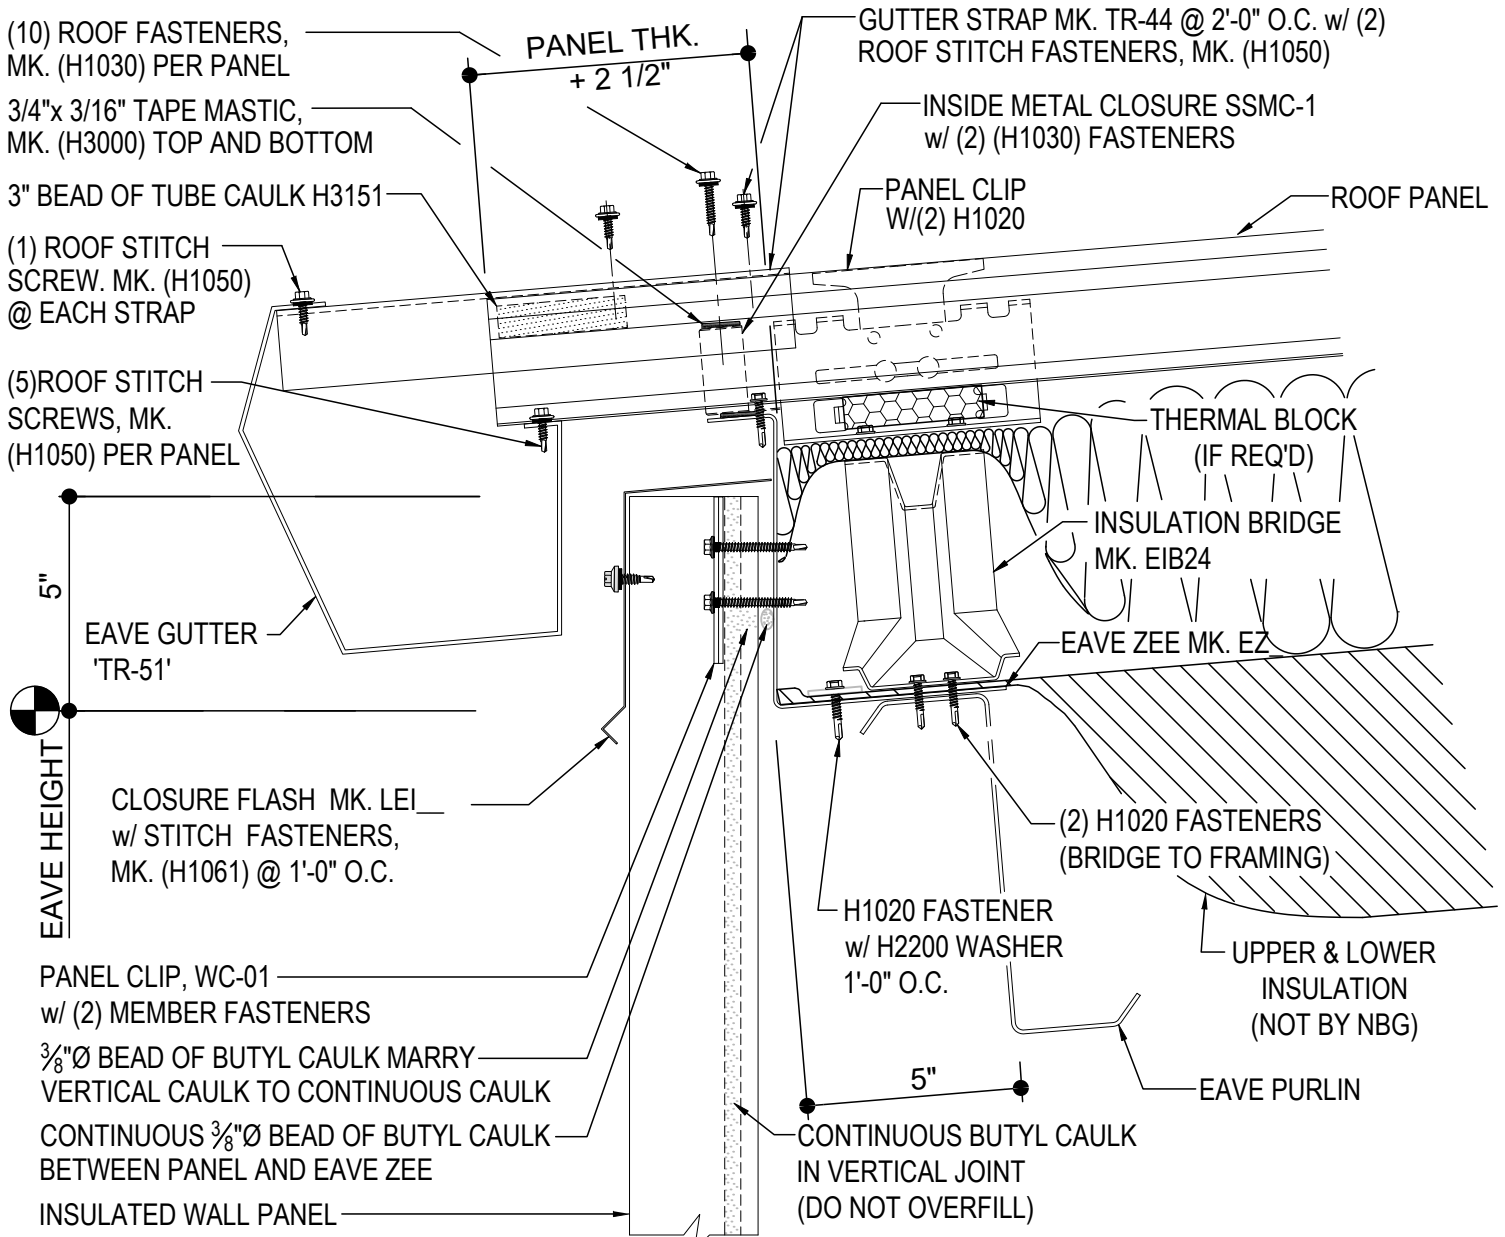

R-Boost™ EAVE GUTTER DETAIL

EAVE GUTTER DETAIL w/ WALL PANELS

FD2010

FD2050 - GUTTER w/ WALL SYSTEM BY OTHERS

[Download the DWG file by clicking here.](#)

R-Boost™ LOW EAVE GUTTER

LOW EAVE GUTTER DETAIL w/ WALL OPEN FOR WALL SYSTEM BY OTHERS

FD2050

FD2610 - GUTTER w/ INSULATED WALL PANELS

[Download the DWG file by clicking here.](#)

R-Boost™ EAVE GUTTER DETAIL

EAVE GUTTER DETAIL w/ INSULATED WALL PANELS

FD2610