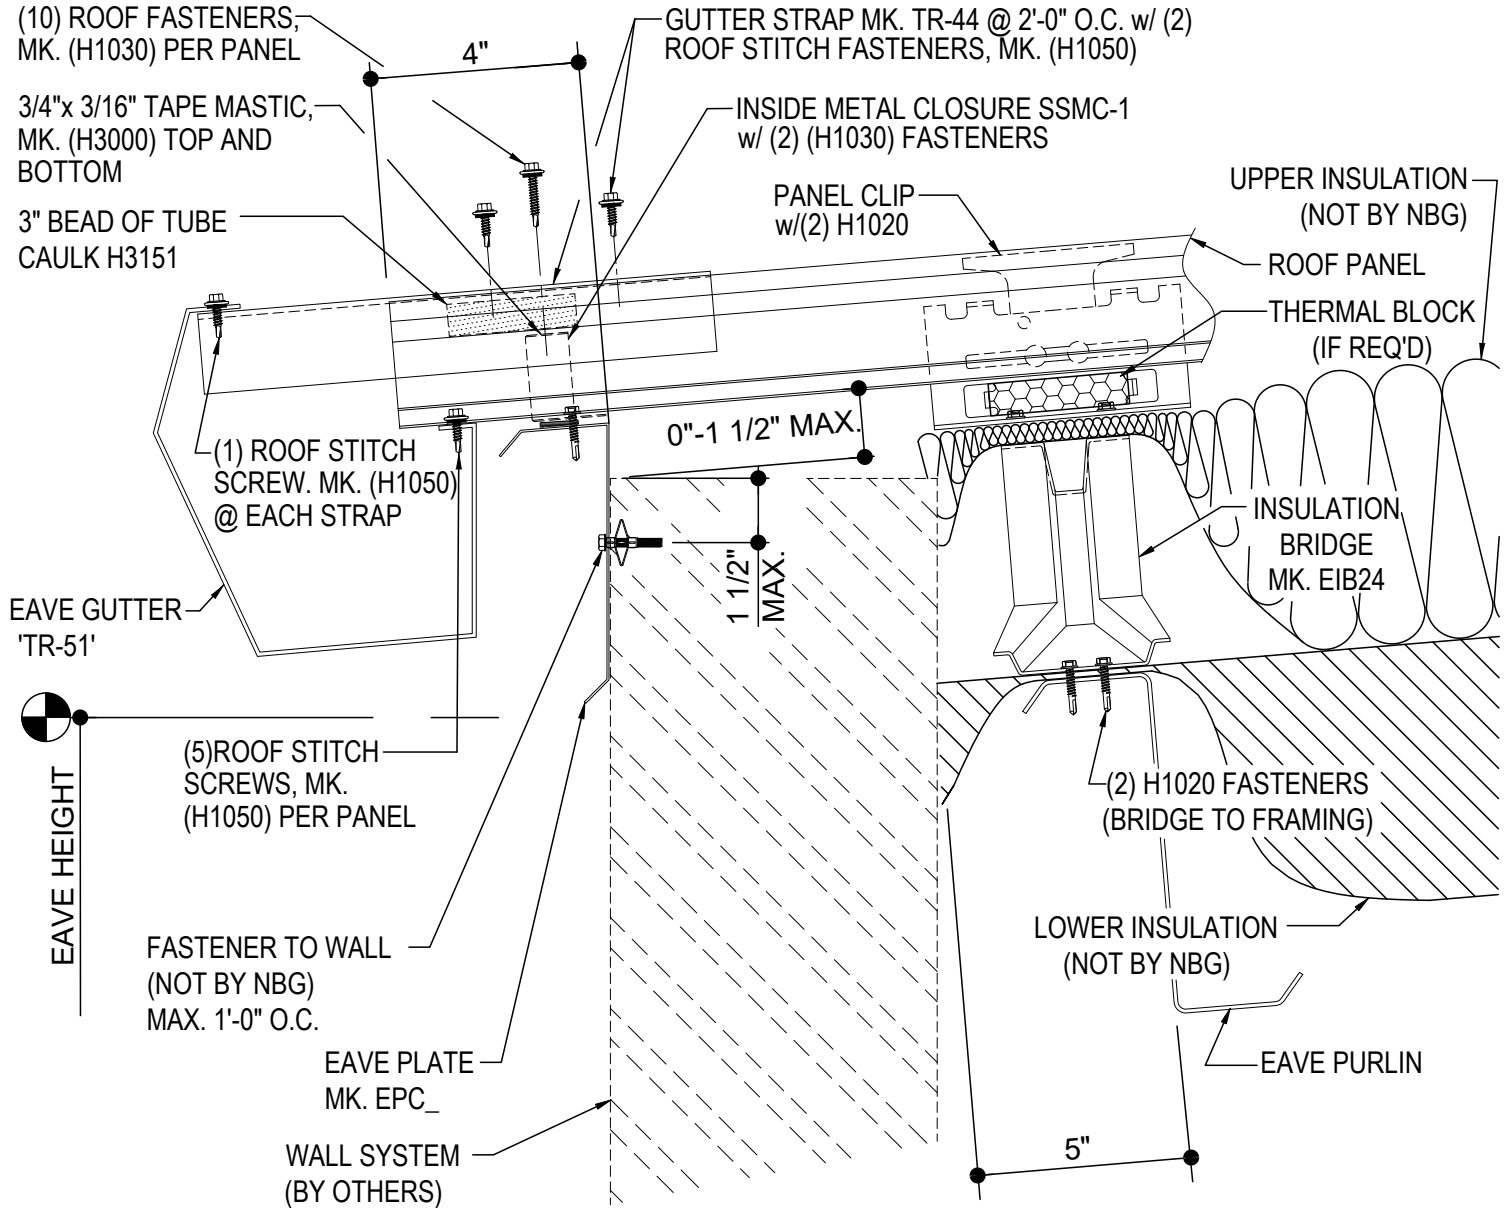

LOW EAVE (GUTTER)

FD2010-CBC - GUTTER w WALL PANEL

FD2050-CBC - GUTTER w WALL SYSTEM BY OTHERS

FD2610-CBC - GUTTER w INSULATED WALL PANELS

FD2010 - GUTTER w/ WALL PANEL

[Download the DWG file by clicking here.](#)

R-Boost™ EAVE GUTTER DETAIL

EAVE GUTTER DETAIL w/ WALL PANELS

FD2010

FD2050 - GUTTER w/ WALL SYSTEM BY OTHERS

[Download the DWG file by clicking here.](#)

R-Boost™ LOW EAVE GUTTER

LOW EAVE GUTTER DETAIL w/ WALL OPEN FOR WALL SYSTEM BY OTHERS