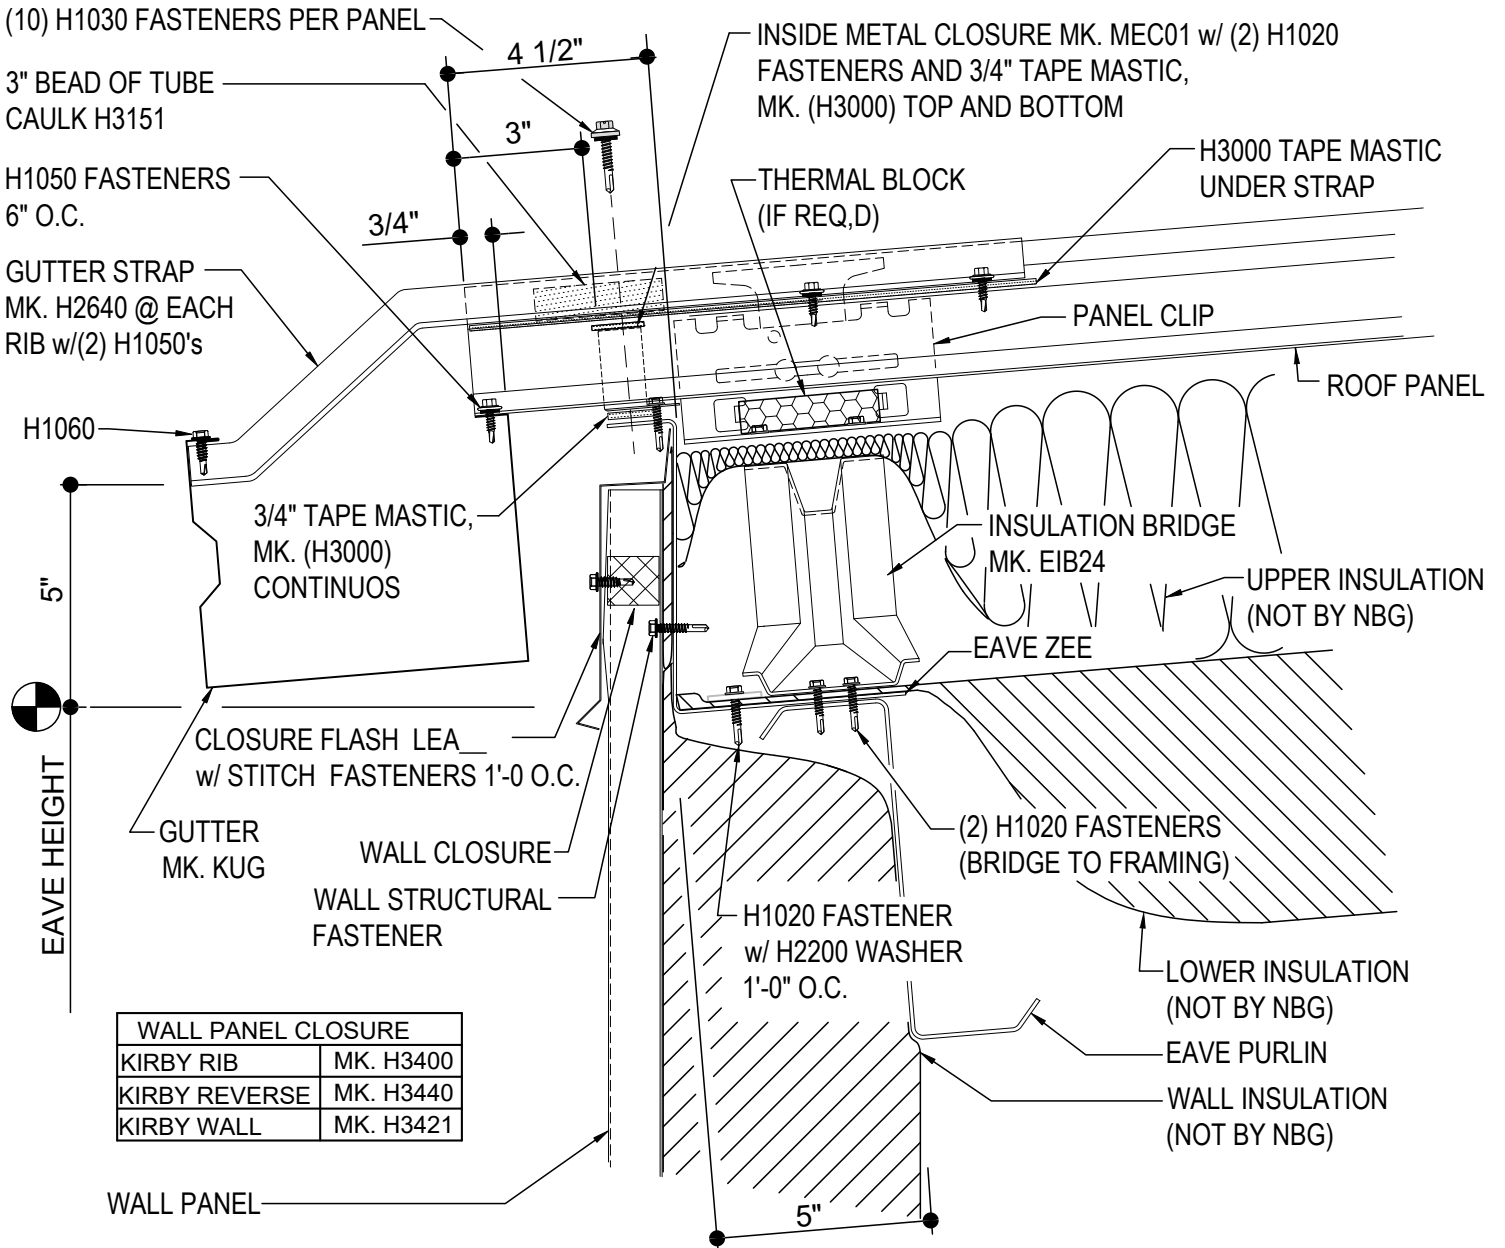

LOW EAVE (GUTTER)

FD2010-KBS - GUTTER w WALL PANEL

FD2050-KBS - GUTTER w WALL SYSTEM BY OTHERS

FD2610-KBS - GUTTER w INSULATED WALL PANELS

FD2010 - GUTTER w/ WALL PANEL

[Download the DWG file by clicking here.](#)

R-Boost™ EAVE GUTTER DETAIL

EAVE GUTTER DETAIL w/ WALL PANELS

FD2010

FD2050 - GUTTER w/ WALL SYSTEM BY OTHERS

[Download the DWG file by clicking here.](#)

R-Boost™ LOW EAVE GUTTER

LOW EAVE GUTTER DETAIL w/ WALL OPEN FOR WALL SYSTEM BY OTHERS

FD2050

FD2610 - GUTTER w/ INSULATED WALL PANELS

[Download the DWG file by clicking here.](#)

R-Boost™ EAVE GUTTER DETAIL

EAVE GUTTER DETAIL w/ INSULATED WALL PANELS

FD2610