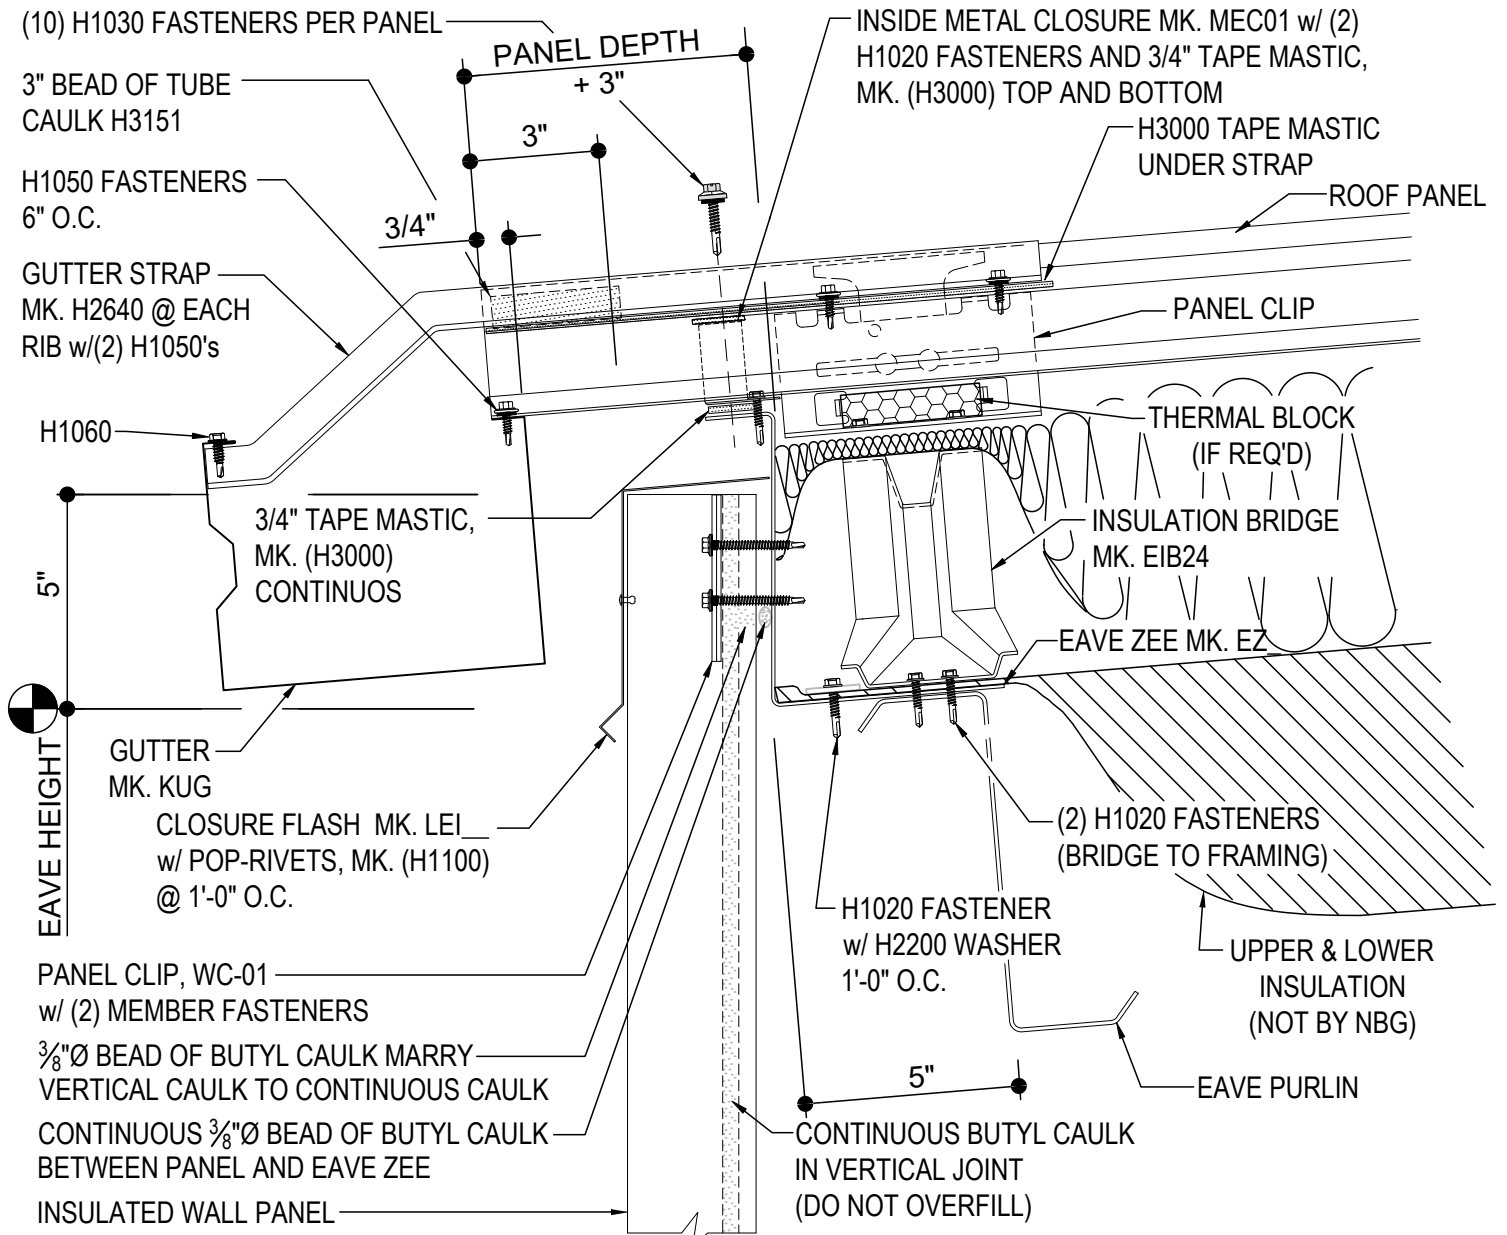

R-Boost™ EAVE GUTTER DETAIL

EAVE GUTTER DETAIL w/ WALL PANELS

FD2010

FD2050 - GUTTER w/ WALL SYSTEM BY OTHERS

[Download the DWG file by clicking here.](#)

R-Boost™ LOW EAVE GUTTER

LOW EAVE GUTTER DETAIL w/ WALL OPEN FOR WALL SYSTEM BY OTHERS

FD2050

FD2610 - GUTTER w/ INSULATED WALL PANELS

[Download the DWG file by clicking here.](#)

R-Boost™ EAVE GUTTER DETAIL

EAVE GUTTER DETAIL w/ INSULATED WALL PANELS

FD2610