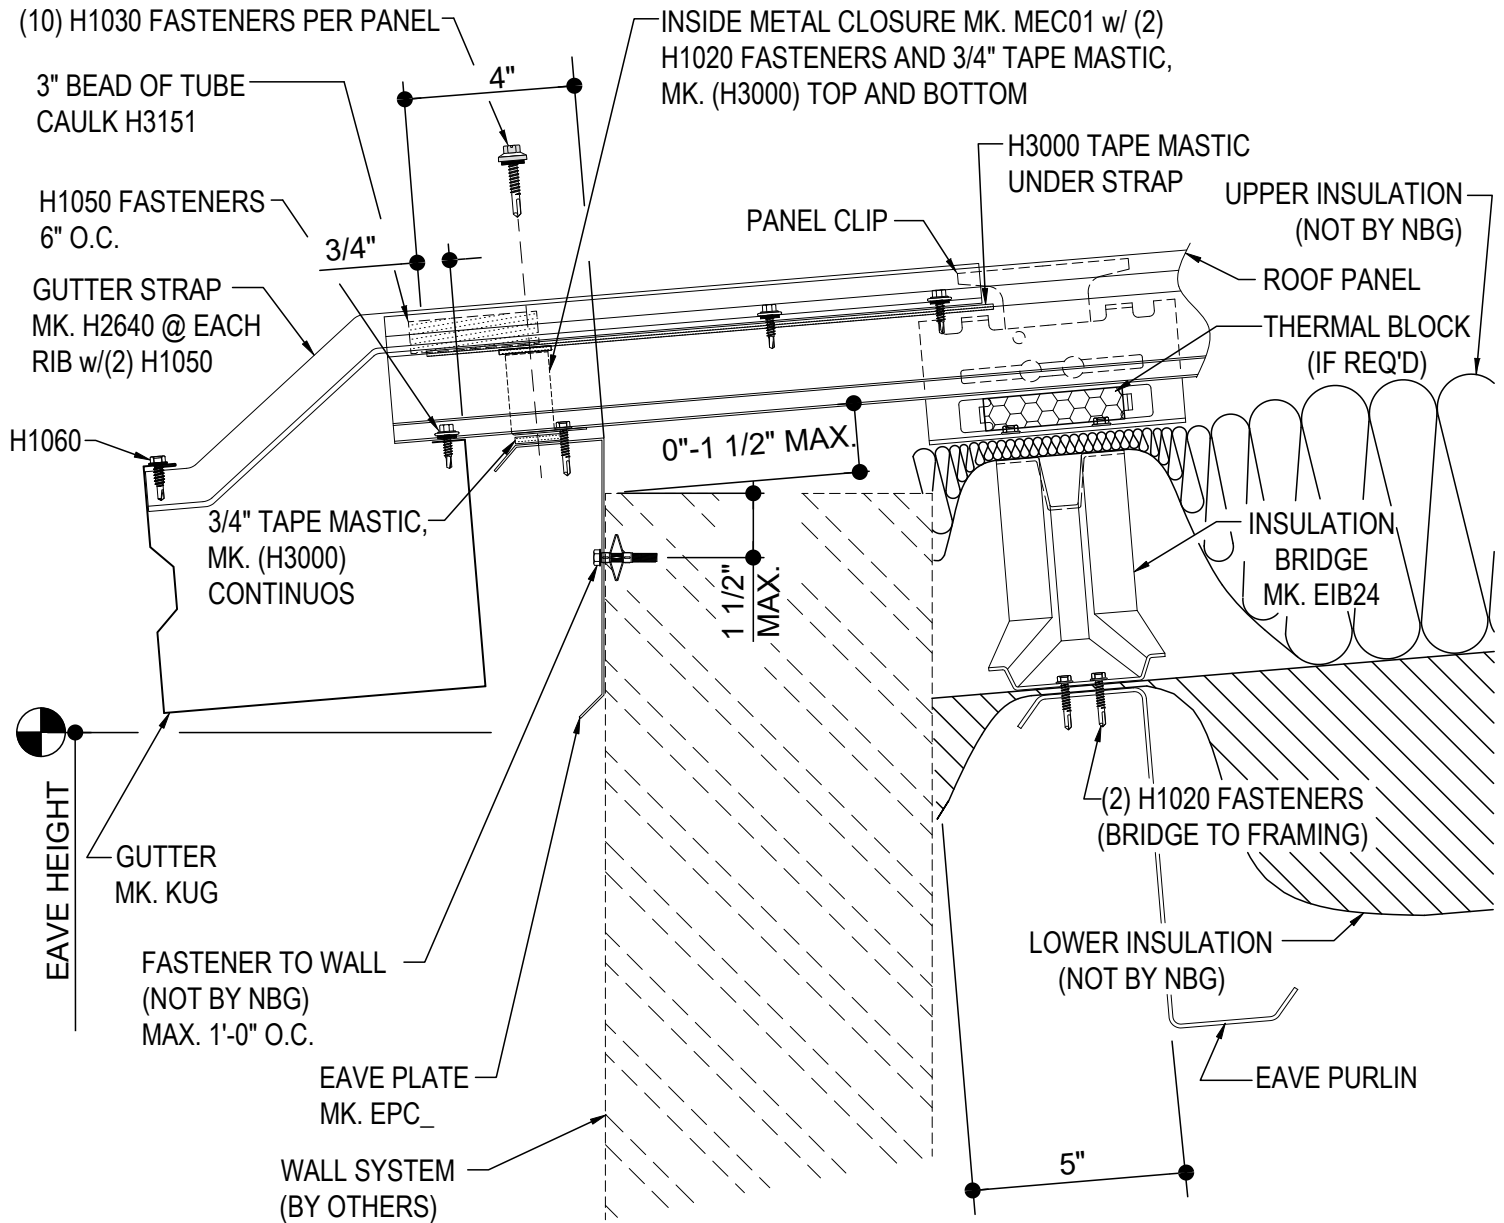

LOW EAVE (GUTTER)

FD2010-KBS - GUTTER w WALL PANEL

FD2050-KBS - GUTTER w WALL SYSTEM BY OTHERS

FD2610-KBS - GUTTER w INSULATED WALL PANELS

FD2010 - GUTTER w/ WALL PANEL

[Download the DWG file by clicking here.](#)

R-Boost™ EAVE GUTTER DETAIL

EAVE GUTTER DETAIL w/ WALL PANELS

FD2010

FD2050 - GUTTER w/ WALL SYSTEM BY OTHERS

[Download the DWG file by clicking here.](#)

R-Boost™ LOW EAVE GUTTER

LOW EAVE GUTTER DETAIL w/ WALL OPEN FOR WALL SYSTEM BY OTHERS

FD2050

FD2610 - GUTTER w/ INSULATED WALL PANELS

[Download the DWG file by clicking here.](#)

R-Boost™ EAVE GUTTER DETAIL

EAVE GUTTER DETAIL w/ INSULATED WALL PANELS

FD2610