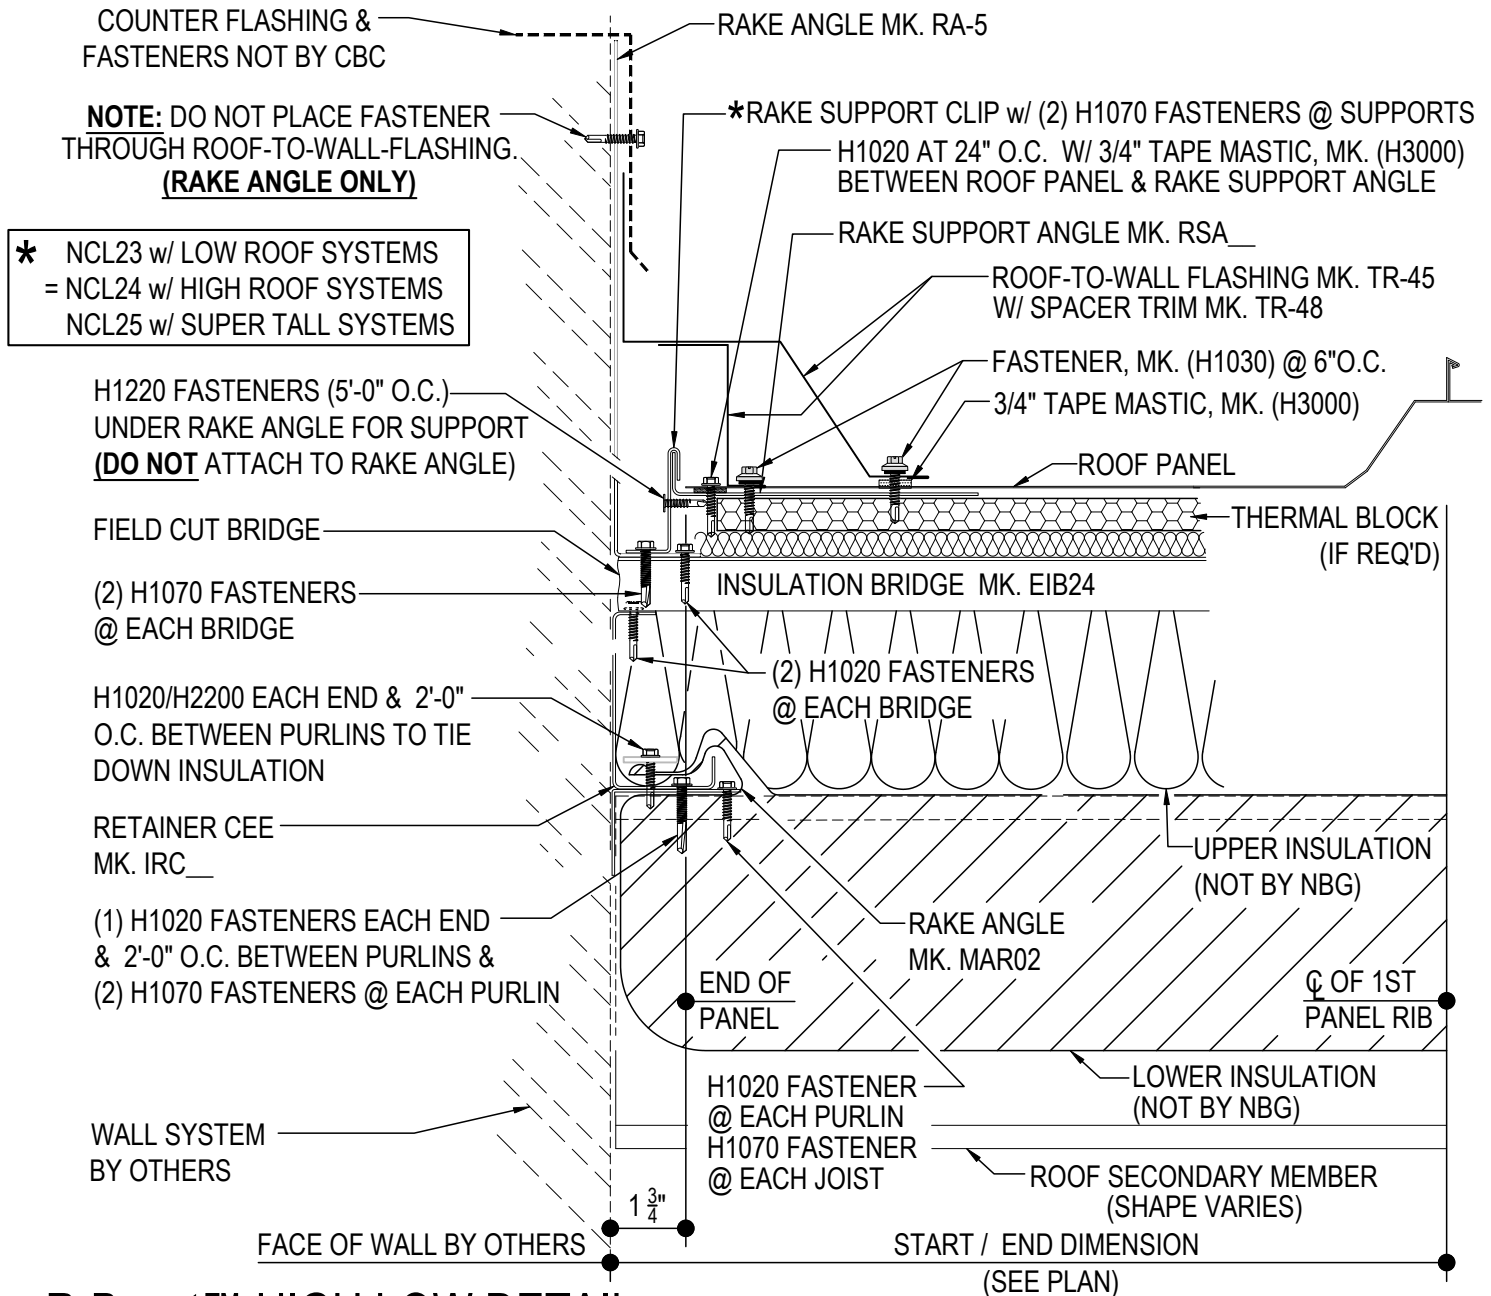

HIGH / LOW RAKE DETAILS

FF2010-CBC - HIGH-LOW RAKE DETAIL - WALL BY OTHERS

FF2015-CBC - HIGH-LOW RAKE DETAIL

FF2010 - HIGH/LOW RAKE DETAIL - WALL BY OTHERS

[Download the DWG file by clicking here.](#)

R-Boost™ HIGH LOW DETAIL

RAKE PARAPET DETAIL W/ WALL BY OTHERS

FF2010

FF2015 - HIGH/LOW RAKE DETAIL

Download the DWG file by clicking [here](#).

R-Boost™ HIGH LOW DETAIL

RAKE PARAPET DETAIL W/ WALL PANEL

FF2015