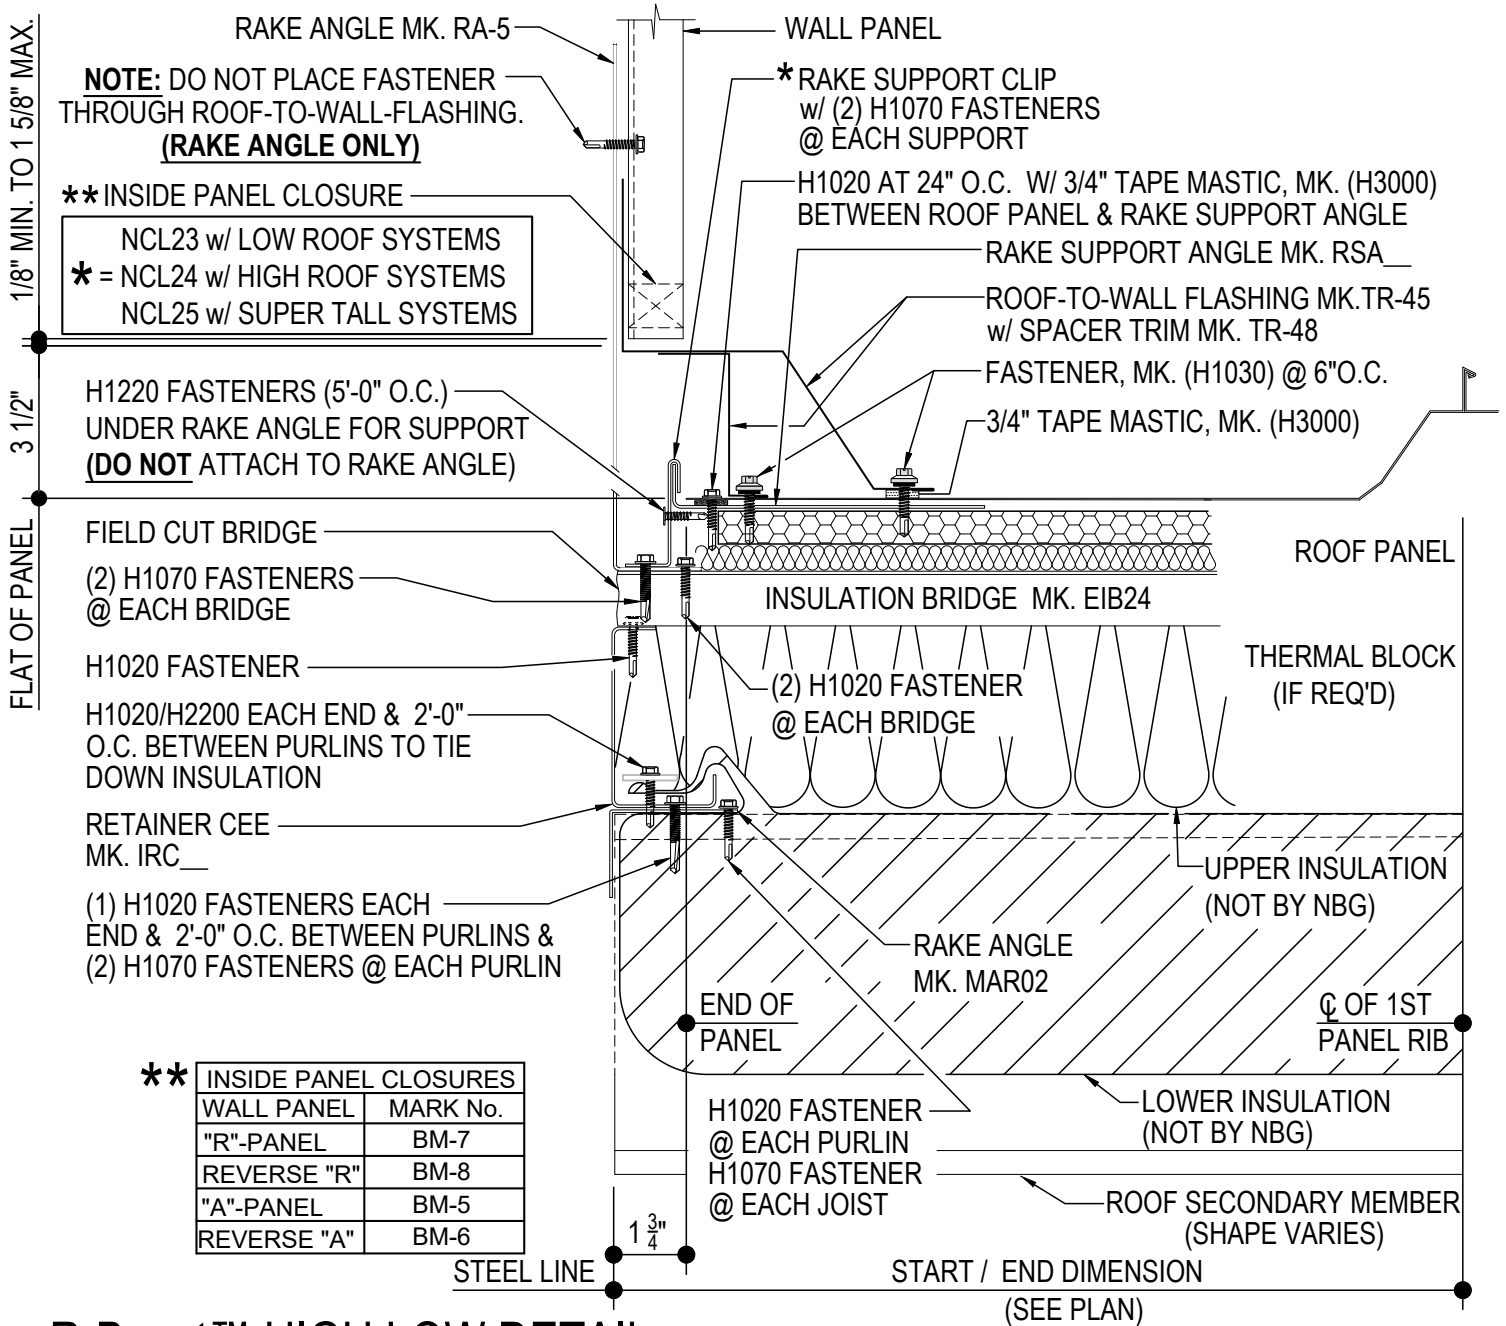

HIGH / LOW RAKE DETAILS

FF2010-CBC - HIGH-LOW RAKE DETAIL - WALL BY OTHERS

FF2015-CBC - HIGH-LOW RAKE DETAIL

FF2010 - HIGH/LOW RAKE DETAIL - WALL BY OTHERS

[Download the DWG file by clicking here.](#)

R-Boost™ HIGH LOW DETAIL

RAKE PARAPET DETAIL W/ WALL BY OTHERS

FF2010

FF2015 - HIGH/LOW RAKE DETAIL

Download the DWG file by clicking [here](#).

R-Boost™ HIGH LOW DETAIL

RAKE PARAPET DETAIL W/ WALL PANEL

FF2015