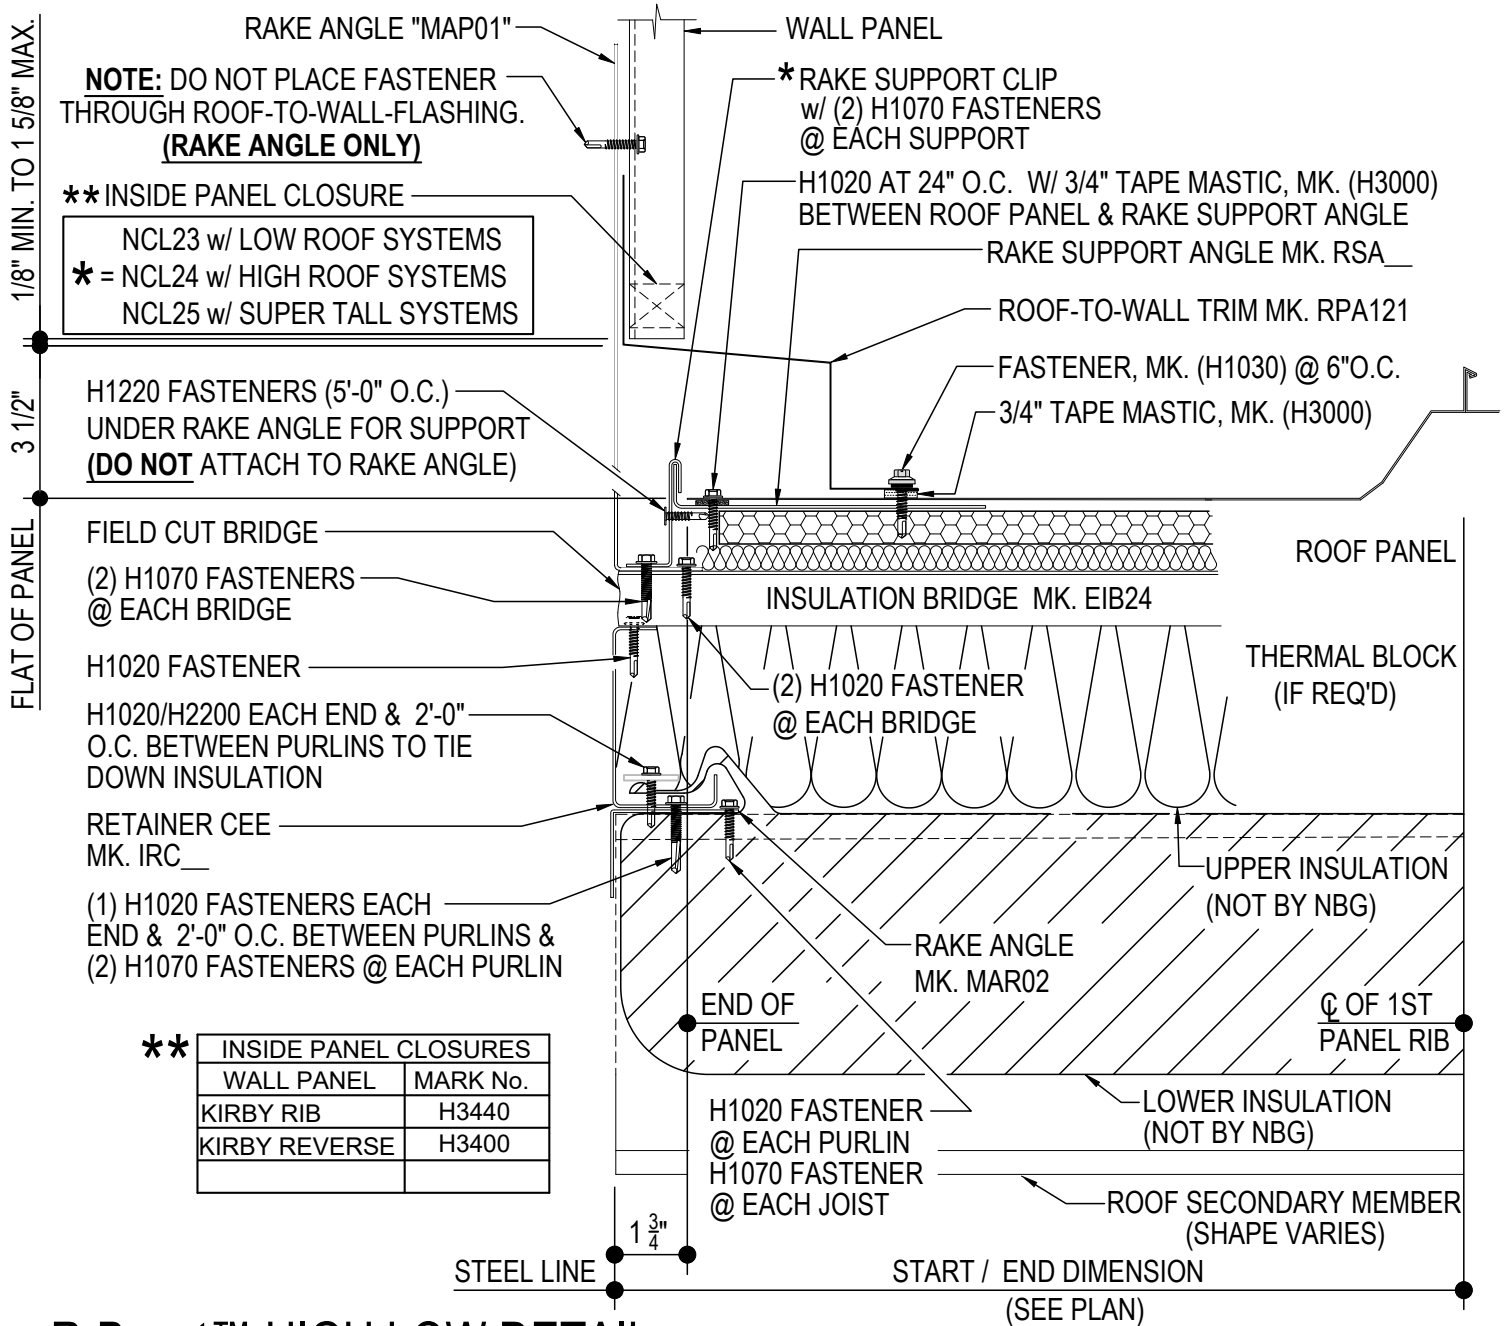

HIGH / LOW RAKE DETAILS

FF2010-KBS - HIGH-LOW RAKE DETAIL - WALL BY OTHERS

FF2015-KBS - HIGH-LOW RAKE DETAIL

FF2010 - HIGH/LOW RAKE DETAIL - WALL BY OTHERS

[Download the DWG file by clicking here.](#)

R-Boost™ HIGH LOW DETAIL

RAKE PARAPET DETAIL W/ WALL BY OTHERS

FF2010

FF2015 - HIGH/LOW RAKE DETAIL

[Download the DWG file by clicking here.](#)

R-Boost™ HIGH LOW DETAIL

RAKE PARAPET DETAIL W/ WALL PANEL

FF2015