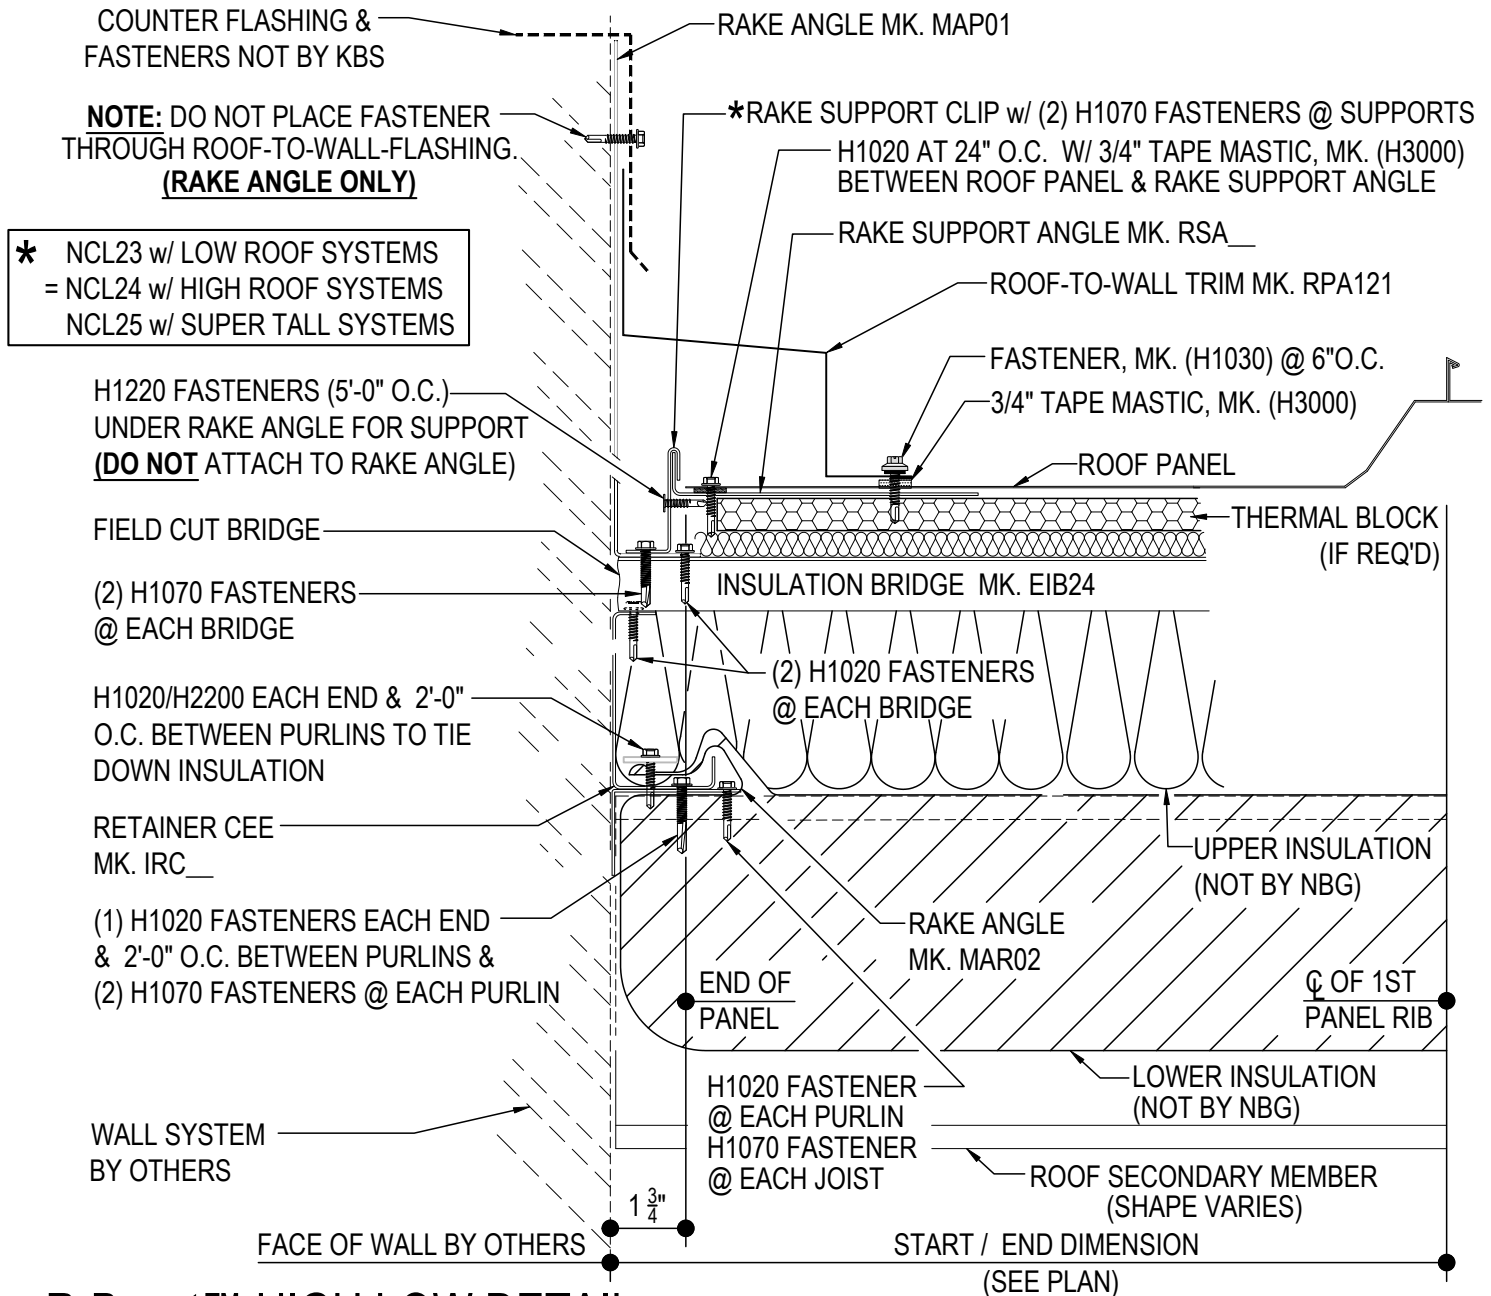

HIGH / LOW RAKE DETAILS

FF2010-KBS - HIGH-LOW RAKE DETAIL - WALL BY OTHERS

FF2015-KBS - HIGH-LOW RAKE DETAIL

FF2010 - HIGH/LOW RAKE DETAIL - WALL BY OTHERS

[Download the DWG file by clicking here.](#)

R-Boost™ HIGH LOW DETAIL

RAKE PARAPET DETAIL W/ WALL BY OTHERS

FF2010

FF2015 - HIGH/LOW RAKE DETAIL

[Download the DWG file by clicking here.](#)

R-Boost™ HIGH LOW DETAIL

RAKE PARAPET DETAIL W/ WALL PANEL

FF2015