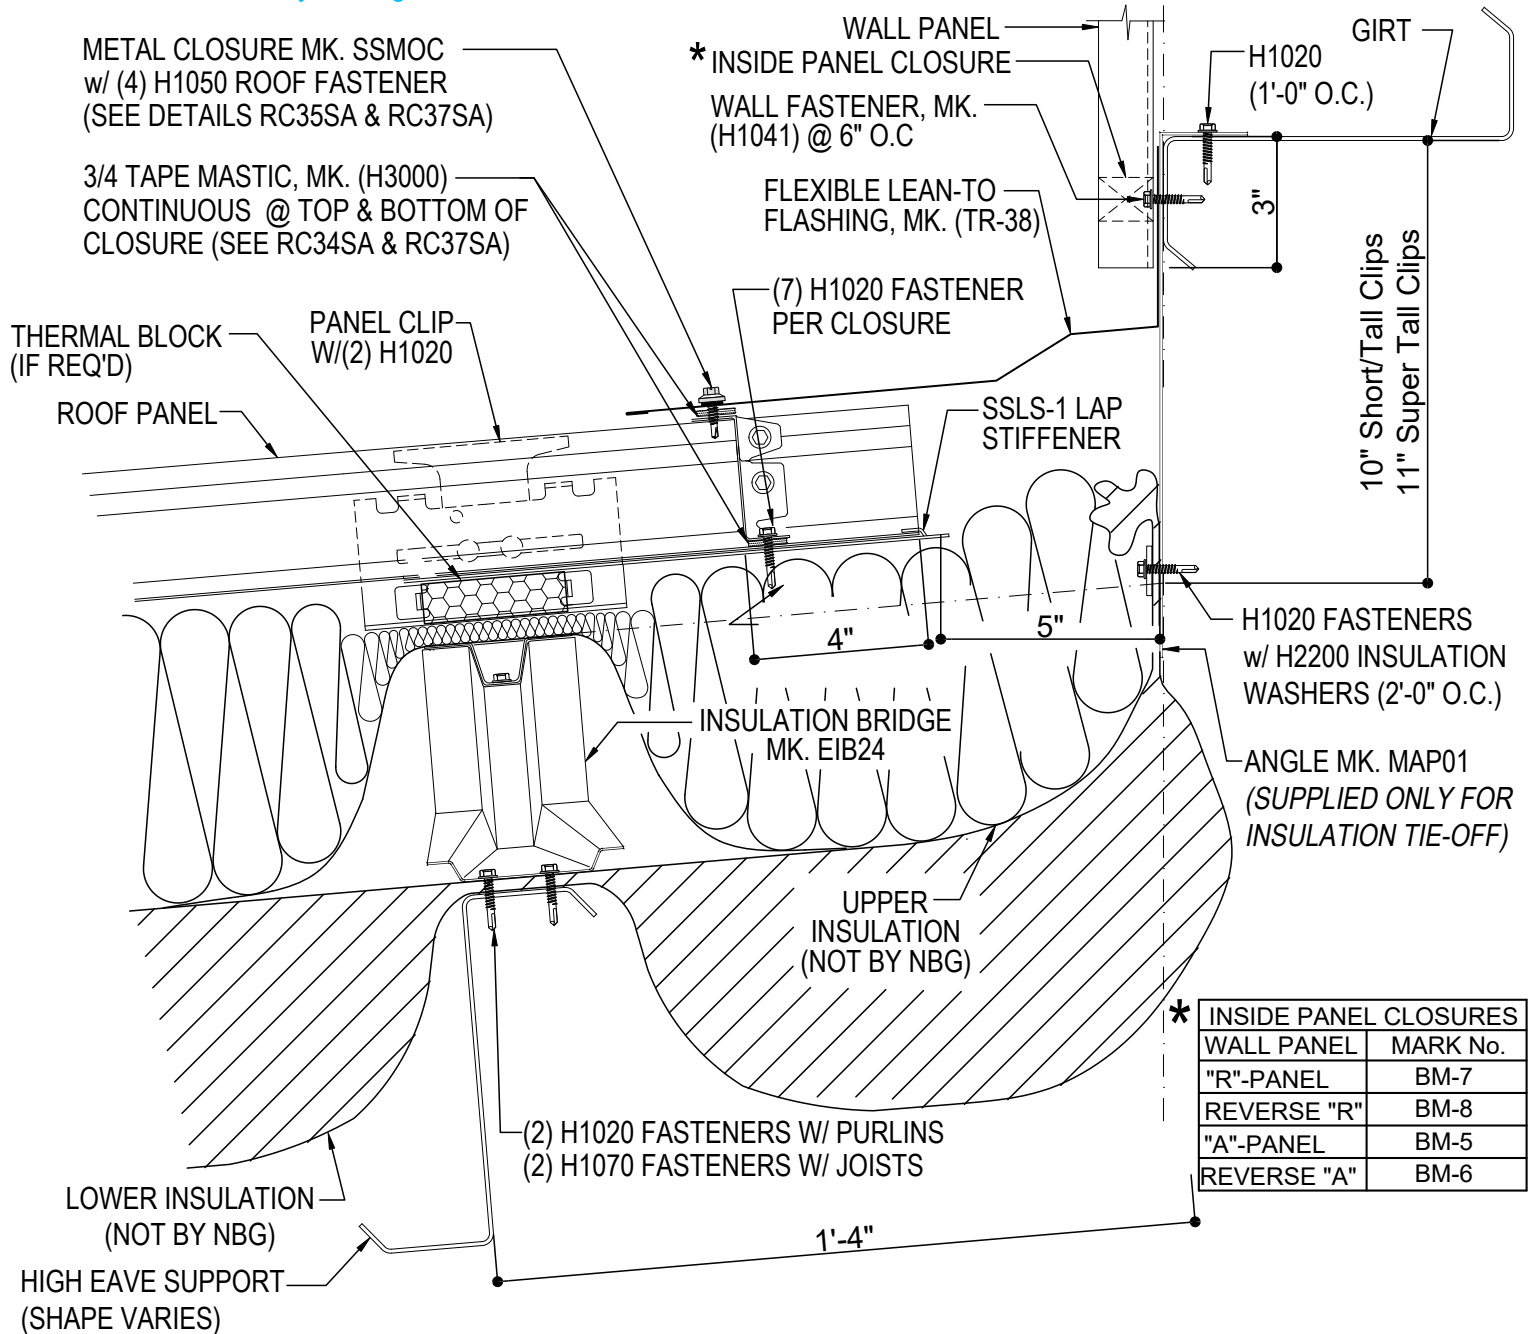

HIGH EAVE PARAPET

FI2010-CBC - ROOF TO PARAPET WALL DETAIL

FI2015-CBC - ROOF TO WALL DETAIL

FI2010 - ROOF TO PARAPET WALL DETAIL

[Download the DWG file by clicking here.](#)

R-Boost™ ROOF TO WALL DETAIL

HIGH EAVE PARAPET DETAIL WITH WALL BY OTHERS

FI2010

FI2015 - ROOF TO WALL DETAIL

[Download the DWG file by clicking here.](#)

R-Boost™ ROOF TO WALL DETAIL

HIGH EAVE PARAPET DETAIL WITH WALL PANEL

FI2015