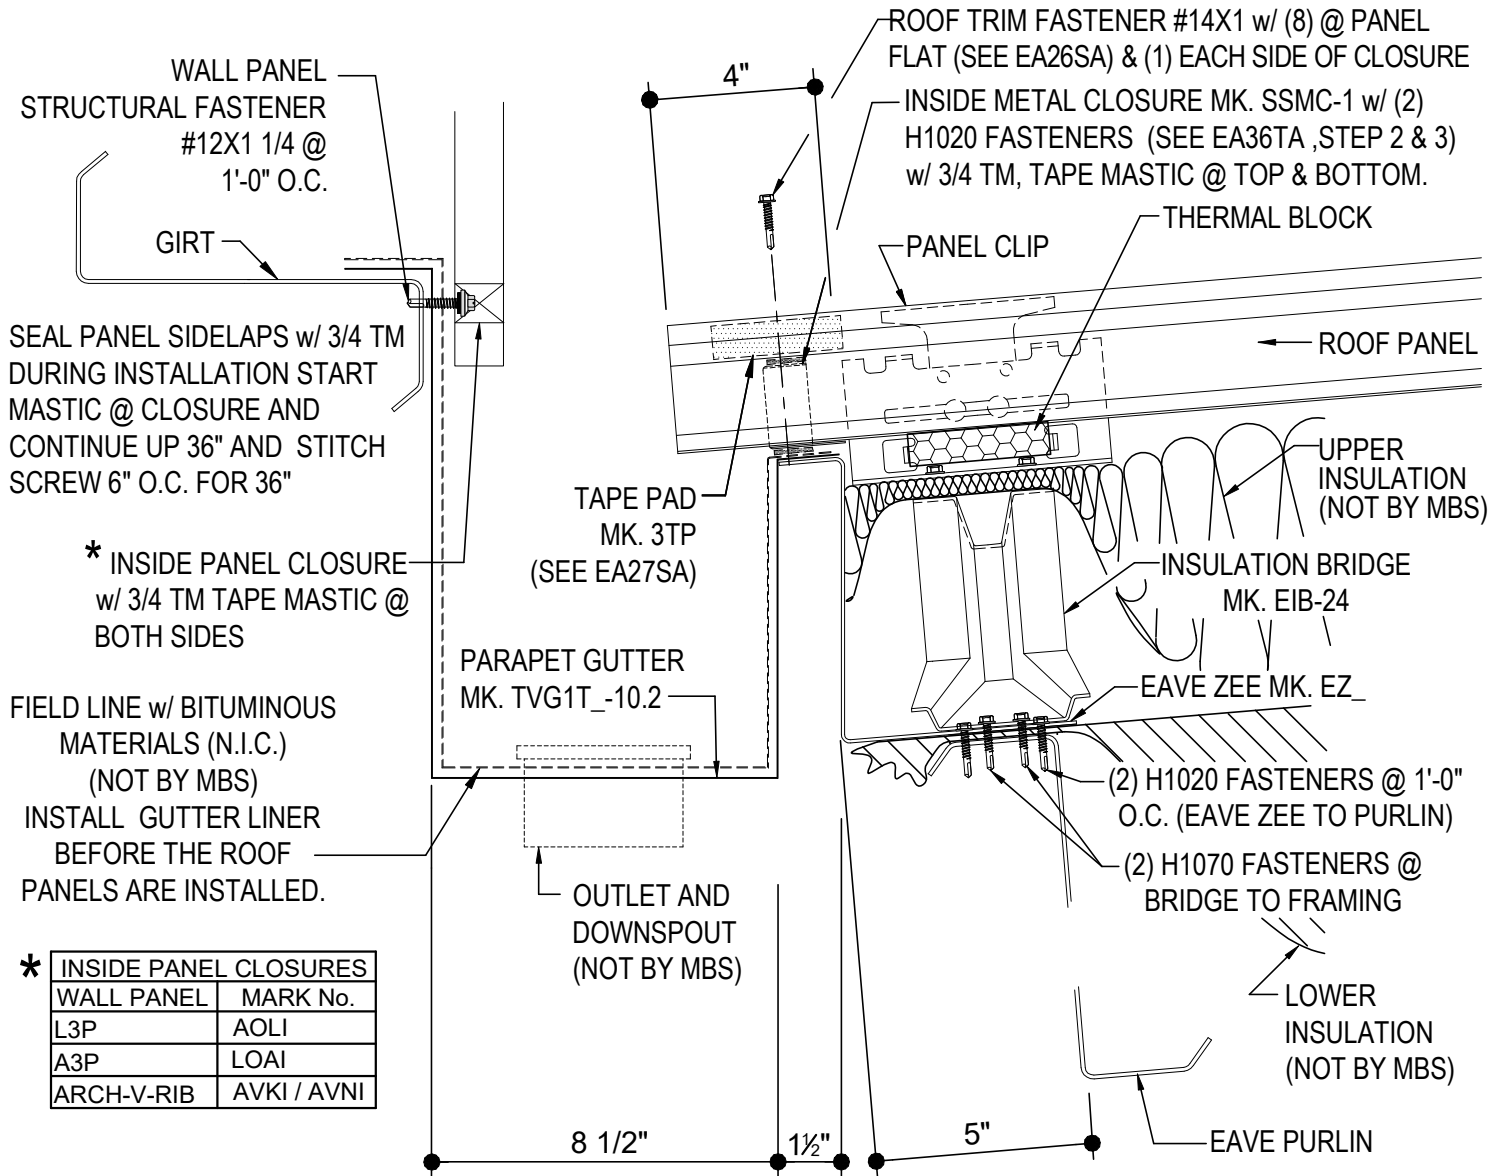

**PARAPET GUTTER**

FK2050 - ABC - LOW EAVE WITH PARAPET GUTTER

---

FK2050 - LOW EAVE W/ PARAPET GUTTER

[Download the DWG file by clicking here.](#)

**R-Boost™ PARAPET GUTTER DETAIL**

R-BOOST LOW EAVE DETAIL w/ PARAPET GUTTER