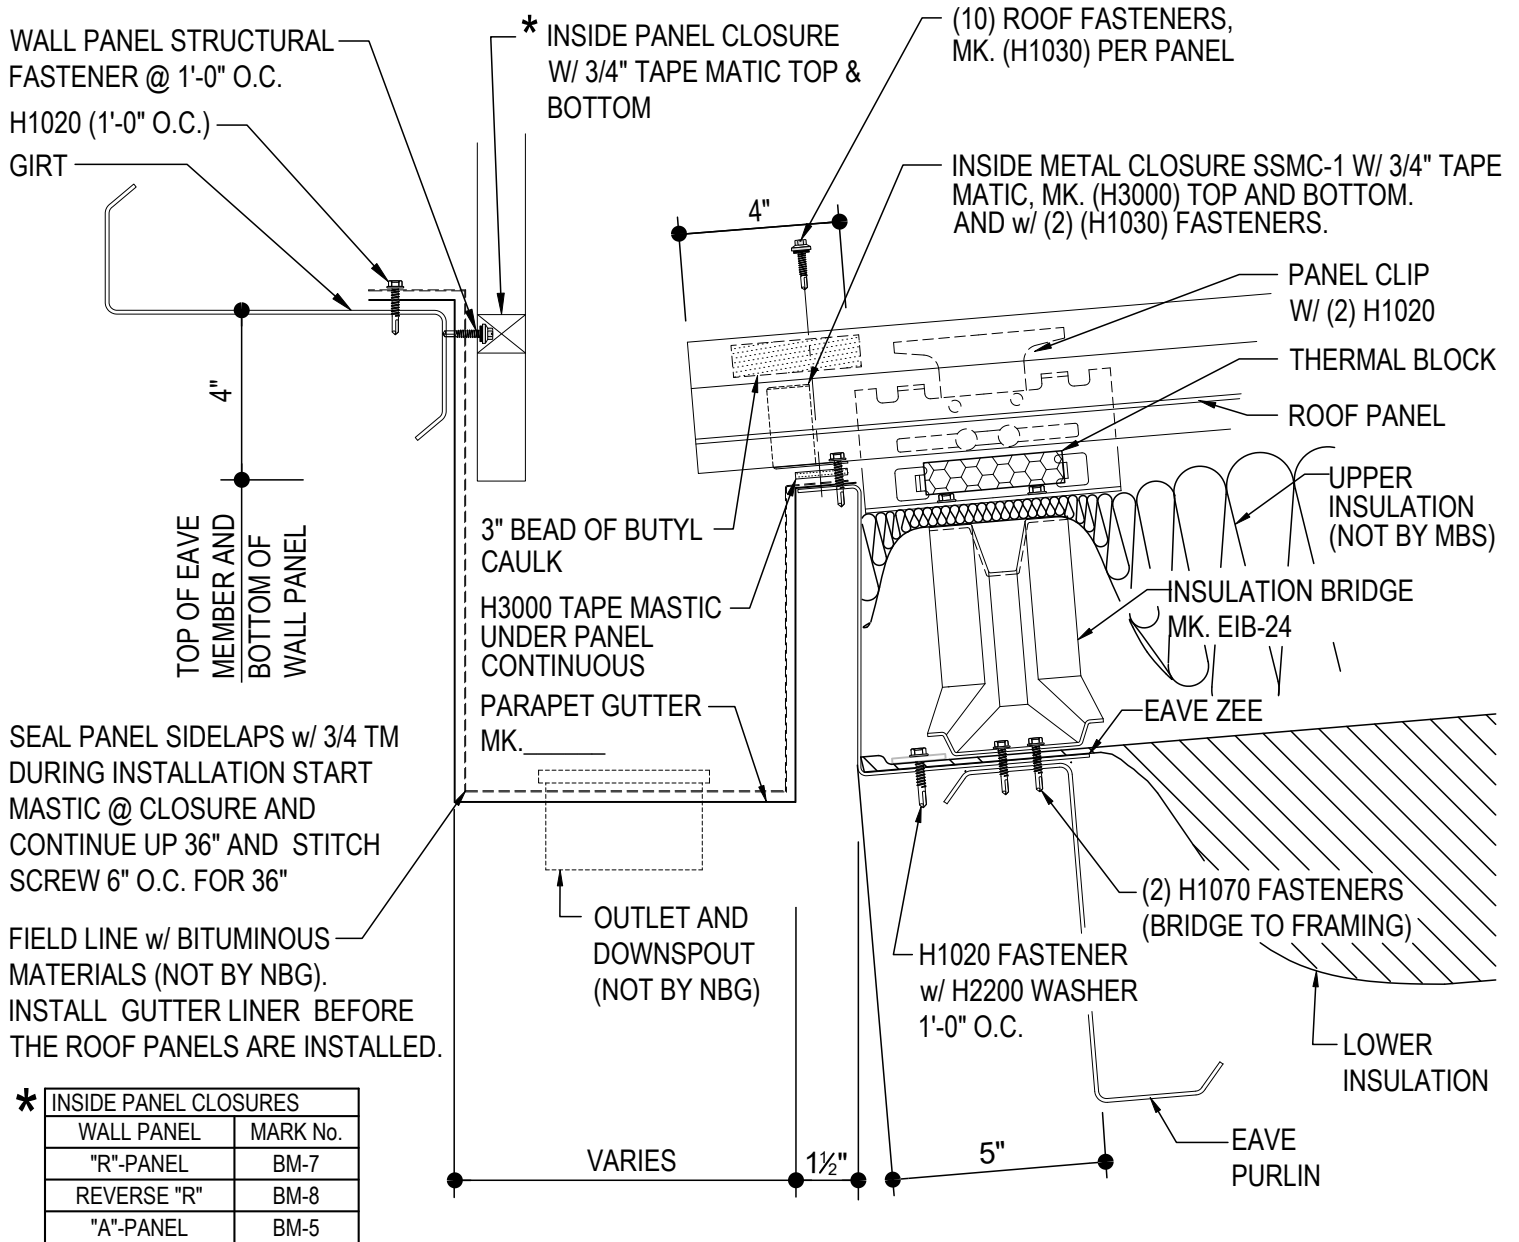

LOW EAVE (PARAPET GUTTER)

FK2050-CBC - LOW EAVE PARAPET GUTTER

FK2050 - LOW EAVE PARAPET GUTTER

[Download the DWG file by clicking here.](#)

R-Boost™ PARAPET GUTTER DETAIL

R-BOOST LOW EAVE DETAIL w/ PARAPET GUTTER