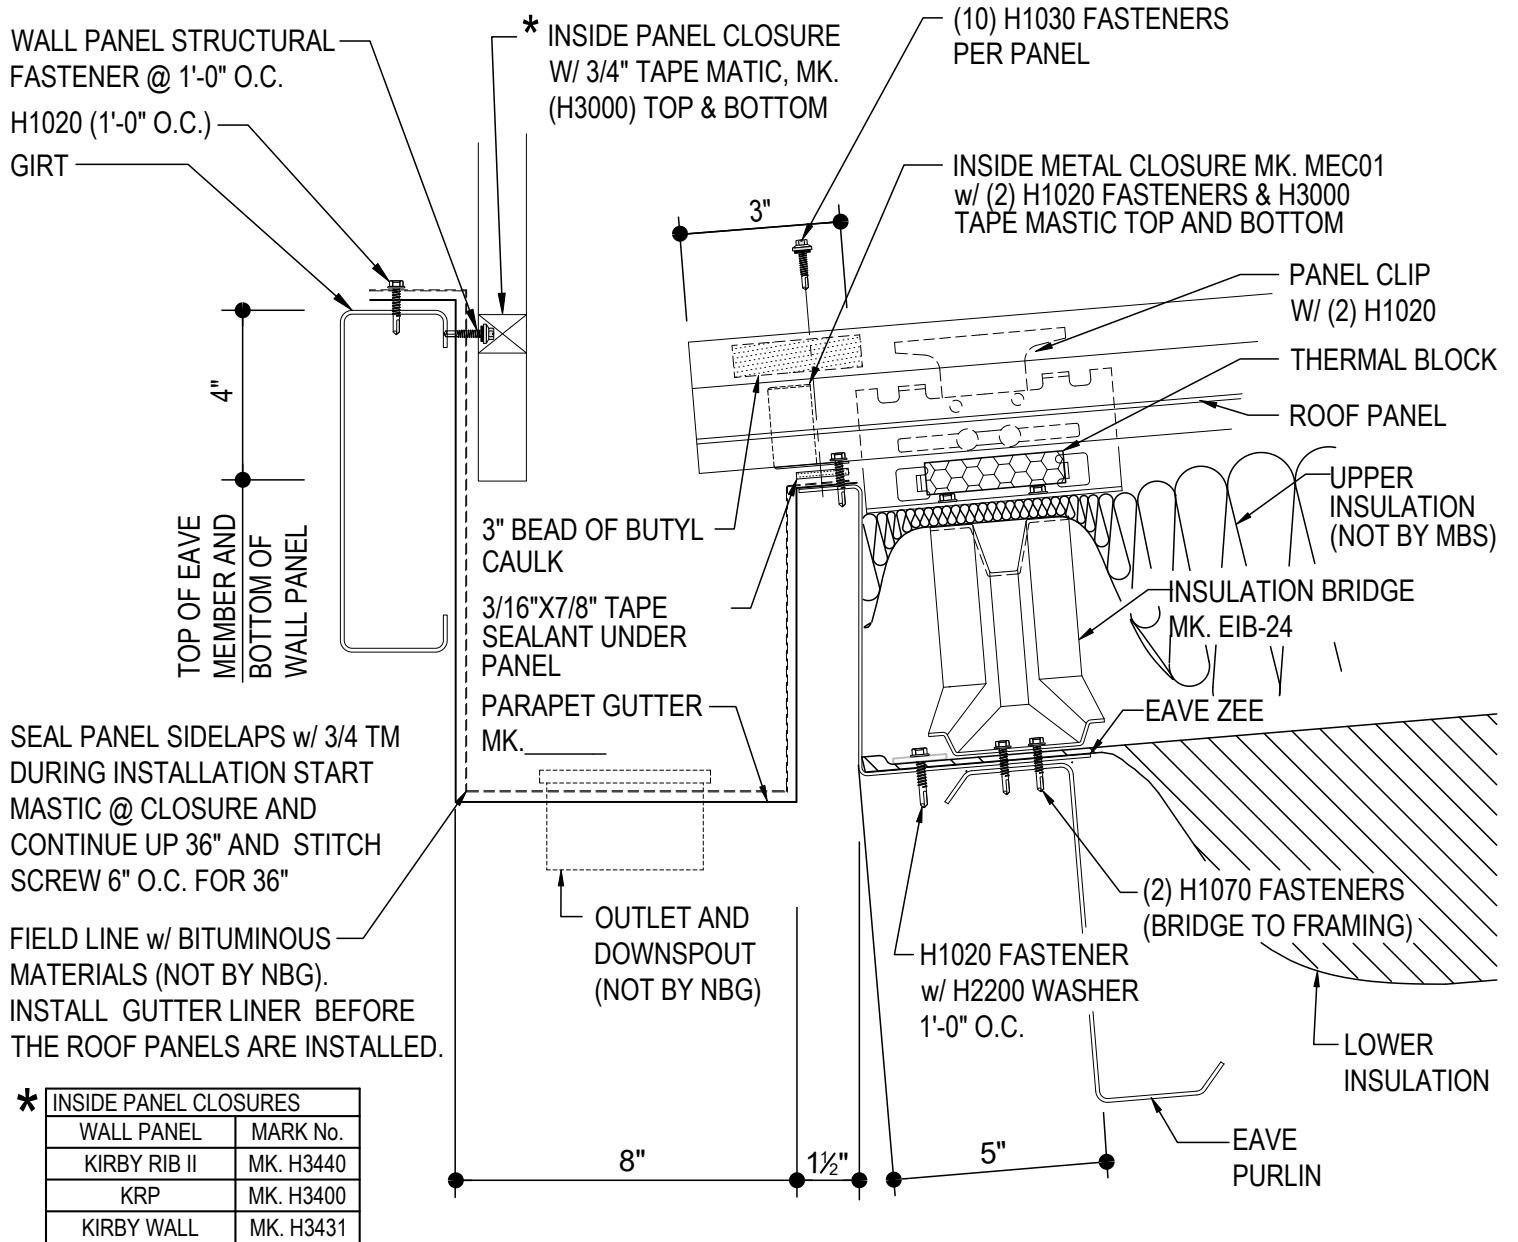

LOW EAVE (PARAPET GUTTER)

FK2050-KBS - LOW EAVE PARAPET GUTTER

FK2050 - LOW EAVE PARAPET GUTTER

[Download the DWG file by clicking here.](#)

R-Boost™ PARAPET GUTTER DETAIL

R-BOOST LOW EAVE DETAIL w/ PARAPET GUTTER