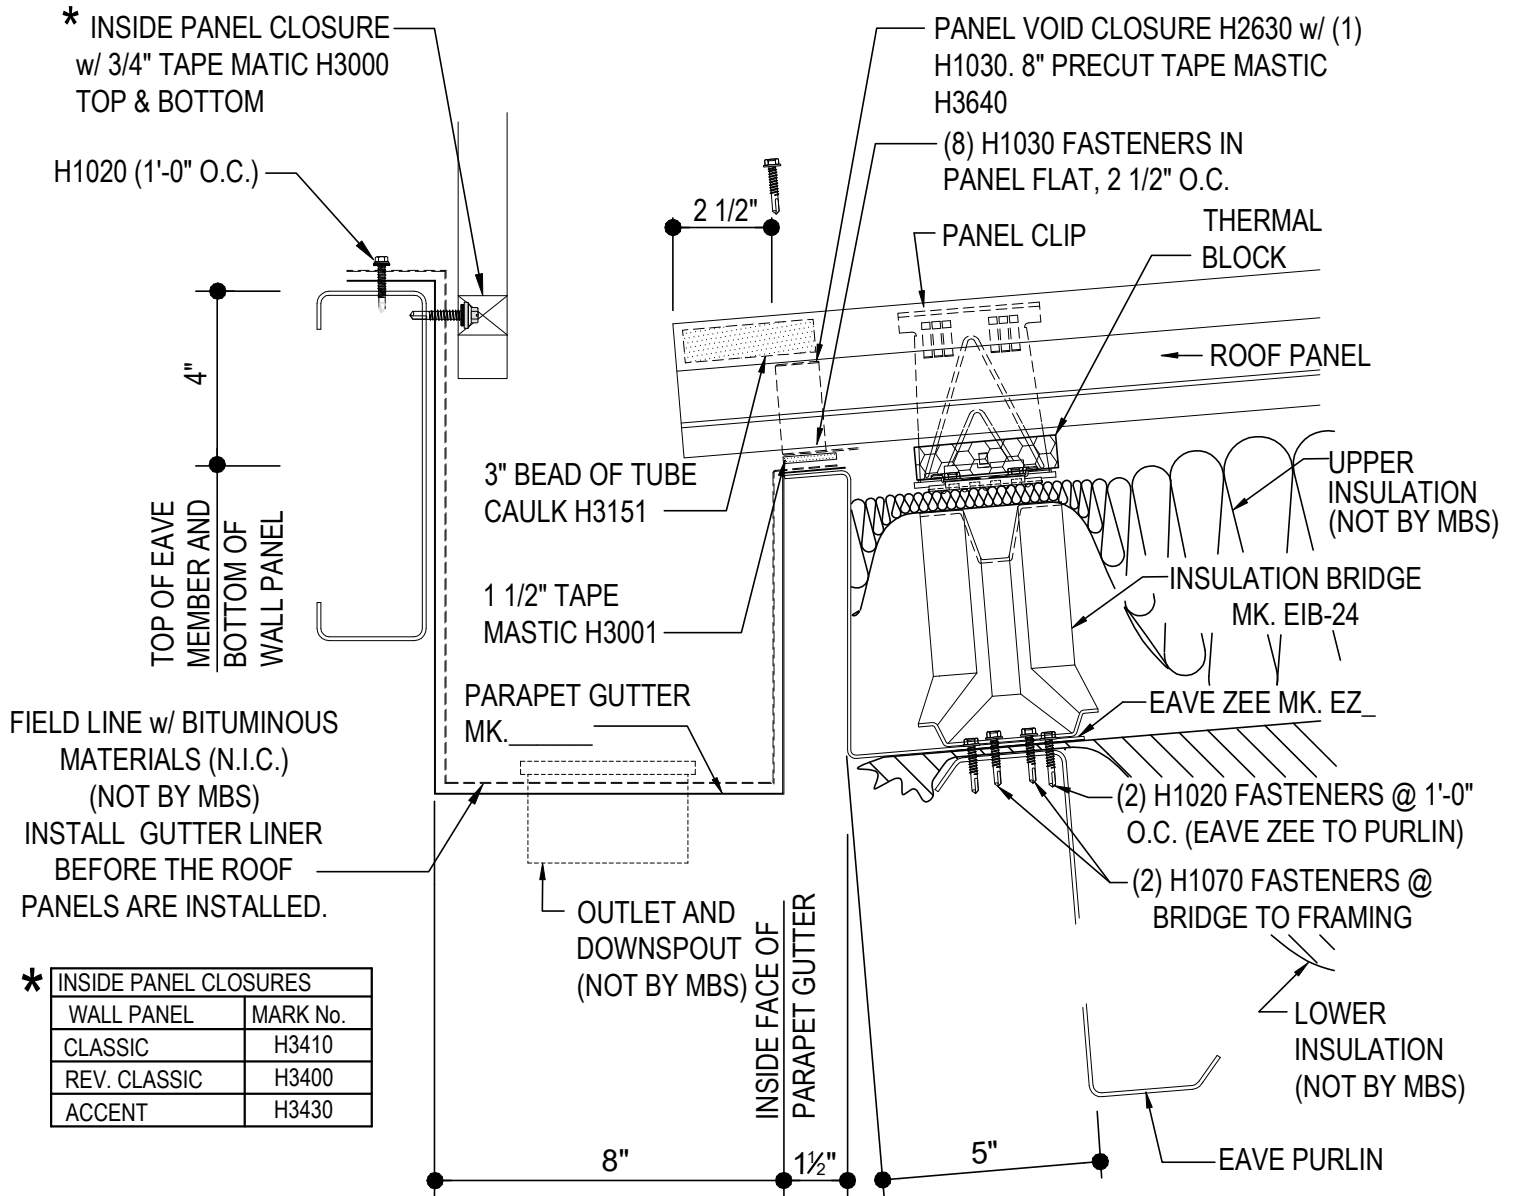

PARAPET GUTTER

FK2050 - NBS - LOW EAVE WITH PARAPET GUTTER

FK2050 - LOW EAVE W/ PARAPET GUTTER

[Download the DWG file by clicking here.](#)

R-Boost™ PARAPET GUTTER DETAIL

R-BOOST LOW EAVE DETAIL w/ PARAPET GUTTER