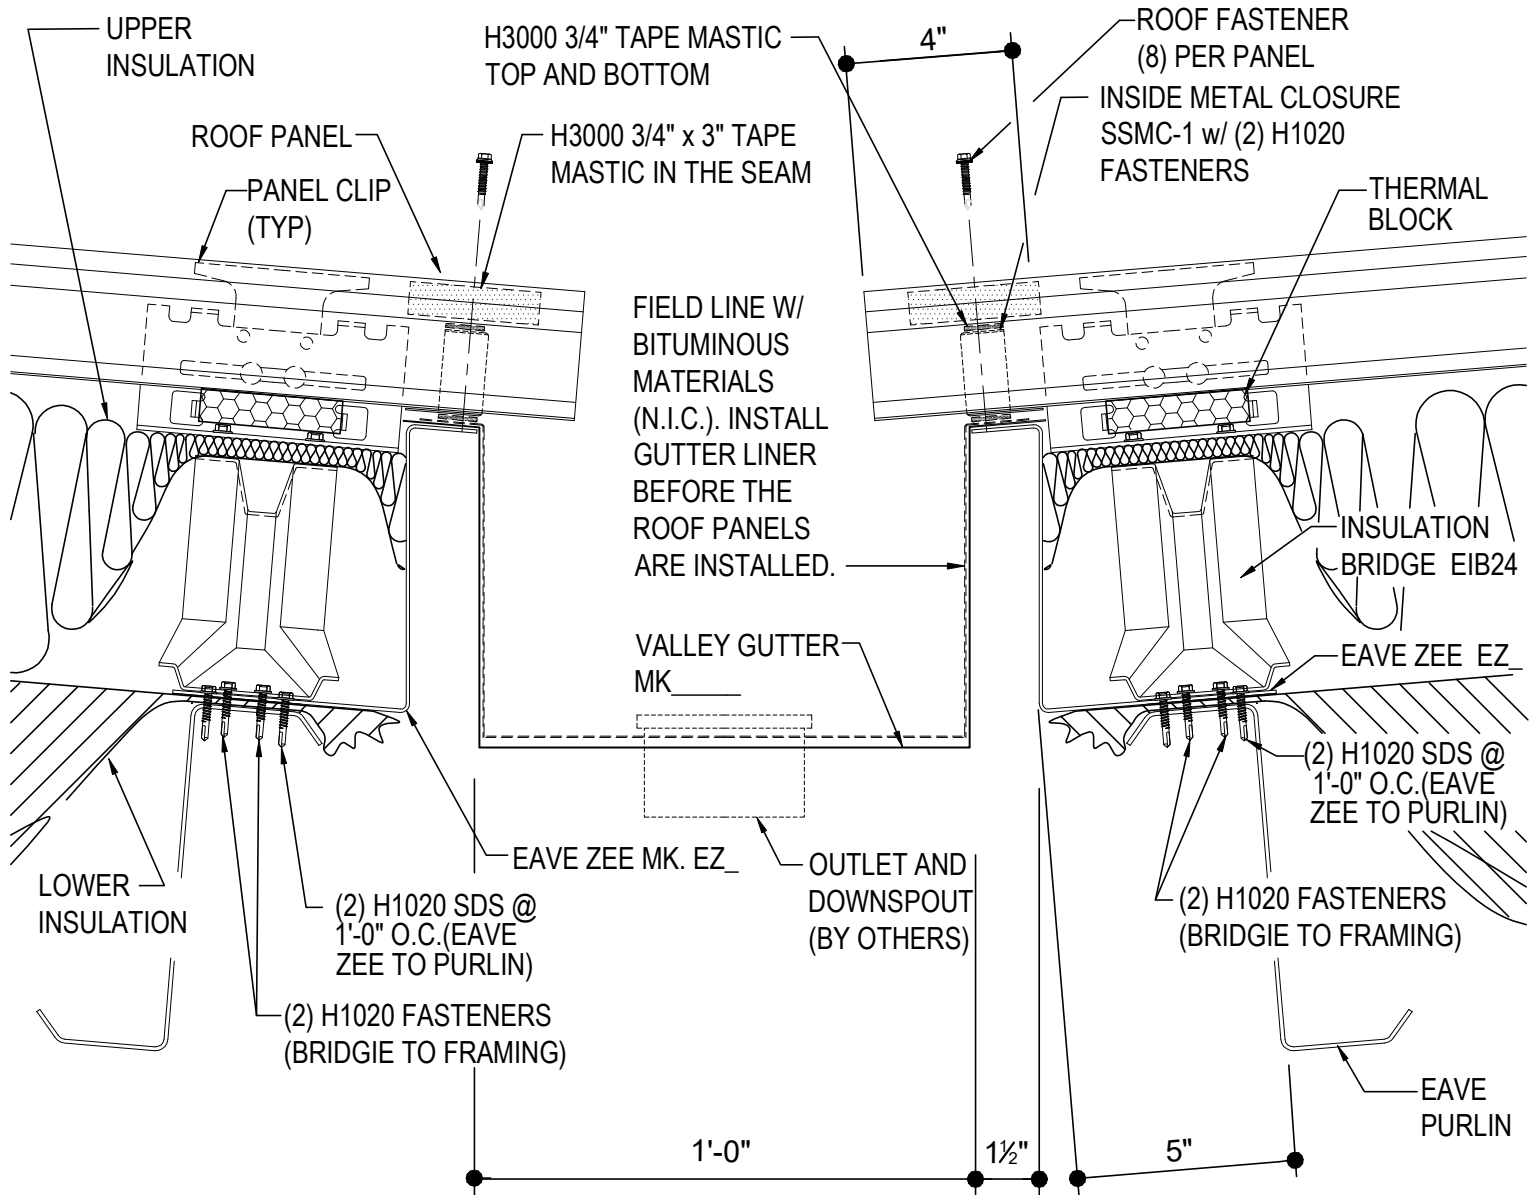

**VALLEY GUTTER**

FL2050 - ABC - LOW EAVE VALLEY GUTTER

---

FL2050 - LOW EAVE W/ VALLEY GUTTER

[Download the DWG file by clicking here.](#)

**R-Boost™ VALLEY GUTTER DETAIL**

R-BOOST LOW EAVE DETAIL w/ VALLEY GUTTER

**FL2050**