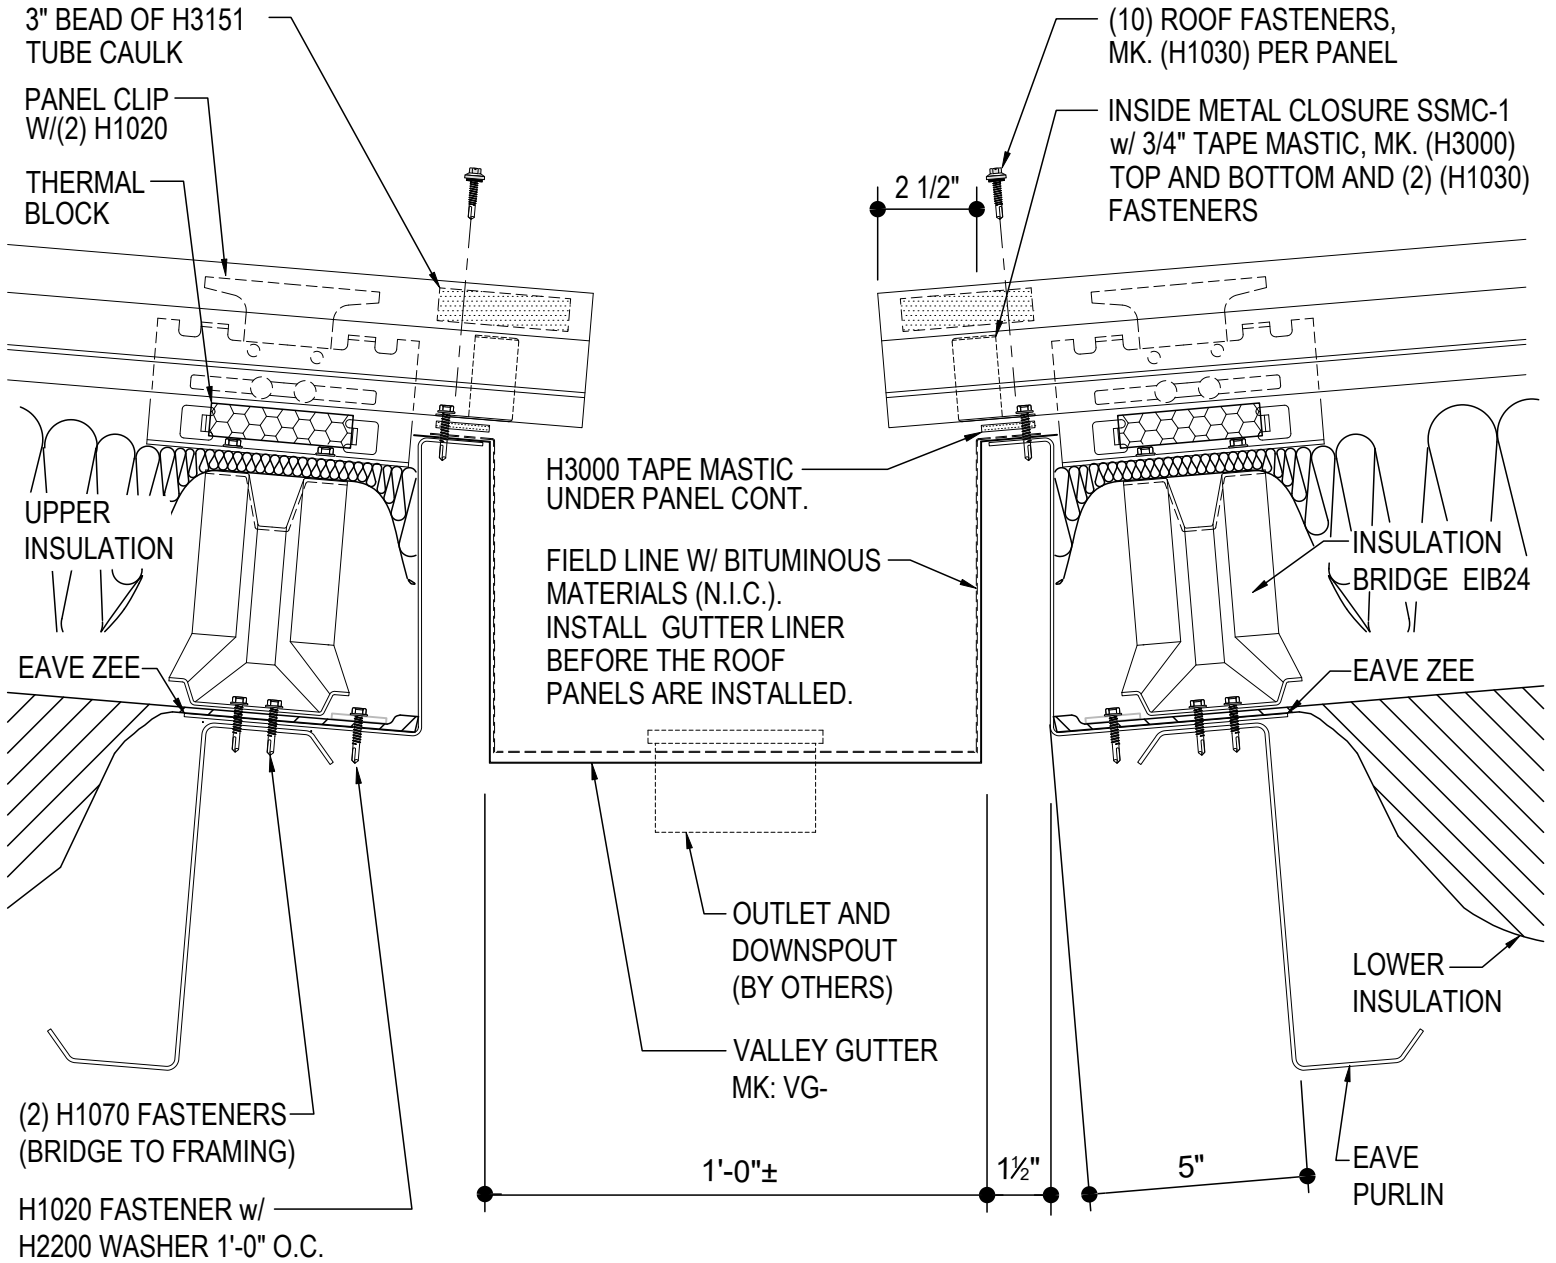

LOW EAVE (VALLEY GUTTER)

FL2050-CBC - LOW EAVE VALLEY GUTTER

FL2050 - LOW EAVE VALLEY GUTTER

[Download the DWG file by clicking here.](#)

R-Boost™ VALLEY GUTTER DETAIL

R-BOOST LOW EAVE DETAIL w/ VALLEY GUTTER

FL2050