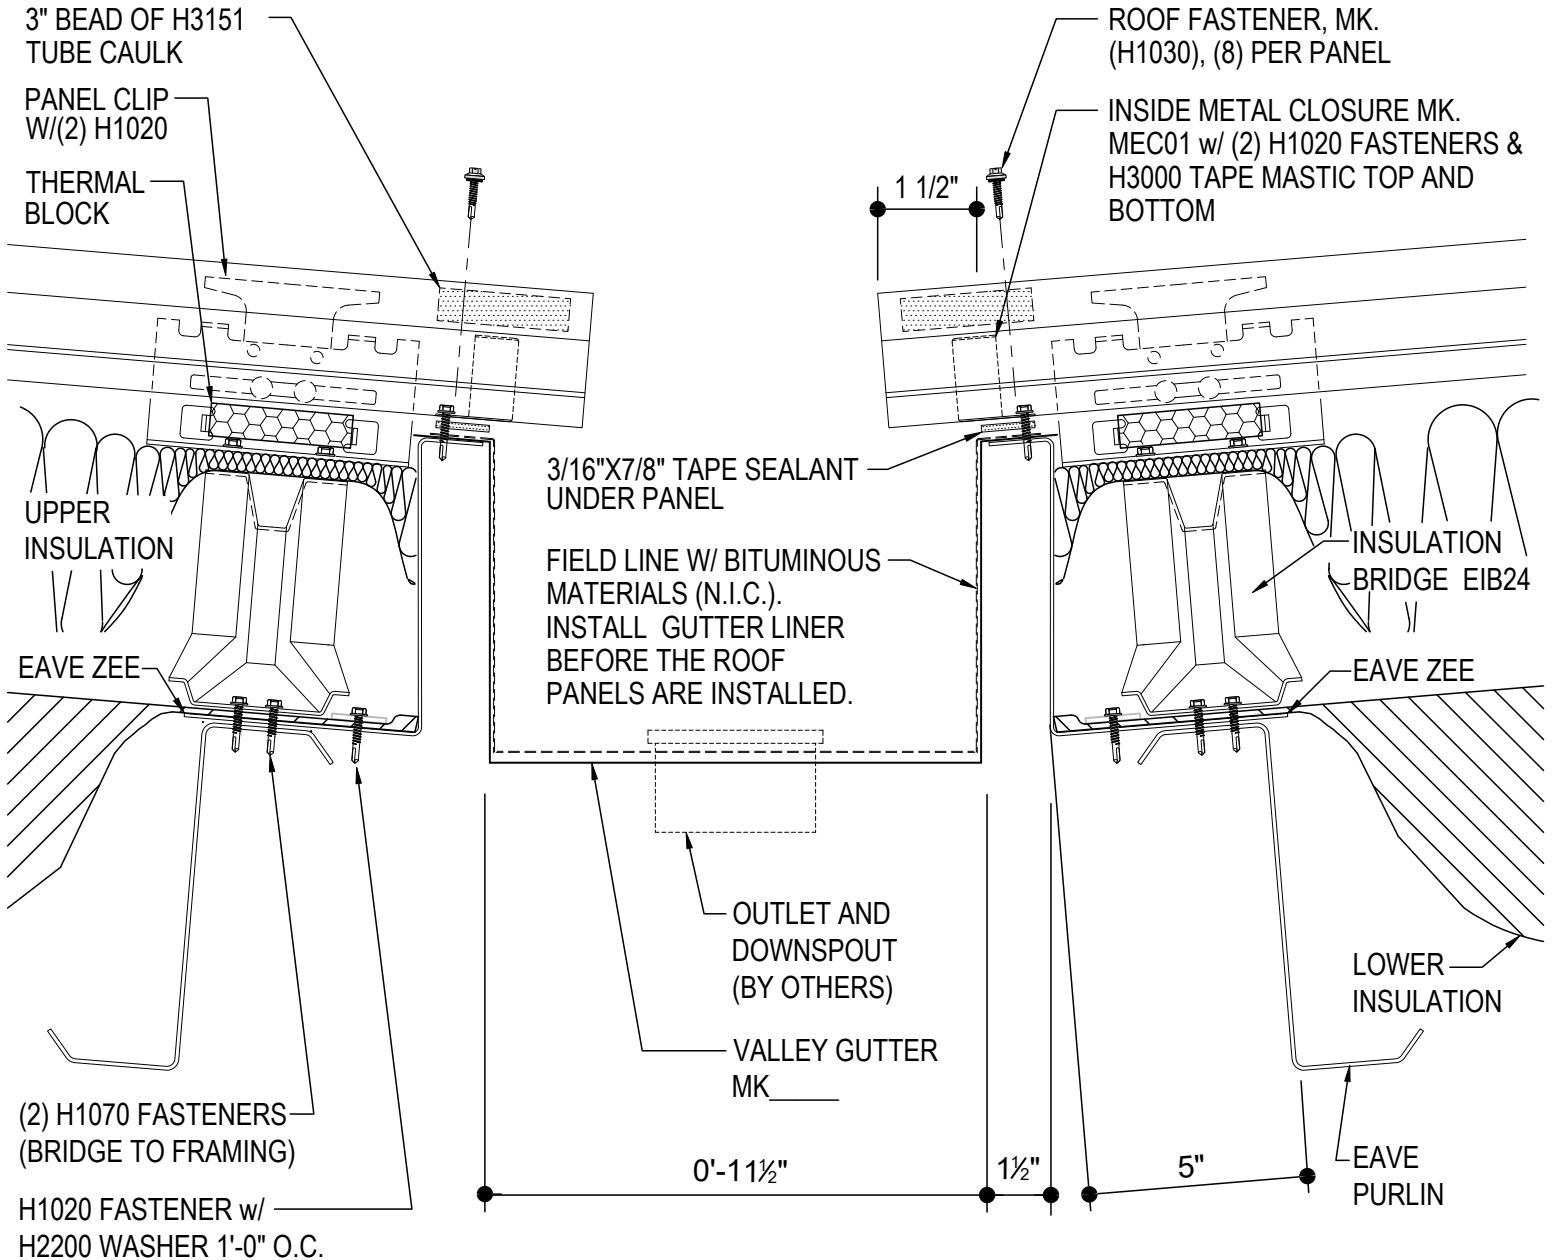

LOW EAVE (VALLEY GUTTER)

FL2050-KBS - LOW EAVE VALLEY GUTTER

FL2050 - LOW EAVE VALLEY GUTTER

[Download the DWG file by clicking here.](#)

R-Boost™ VALLEY GUTTER DETAIL

R-BOOST LOW EAVE DETAIL w/ VALLEY GUTTER

FL2050