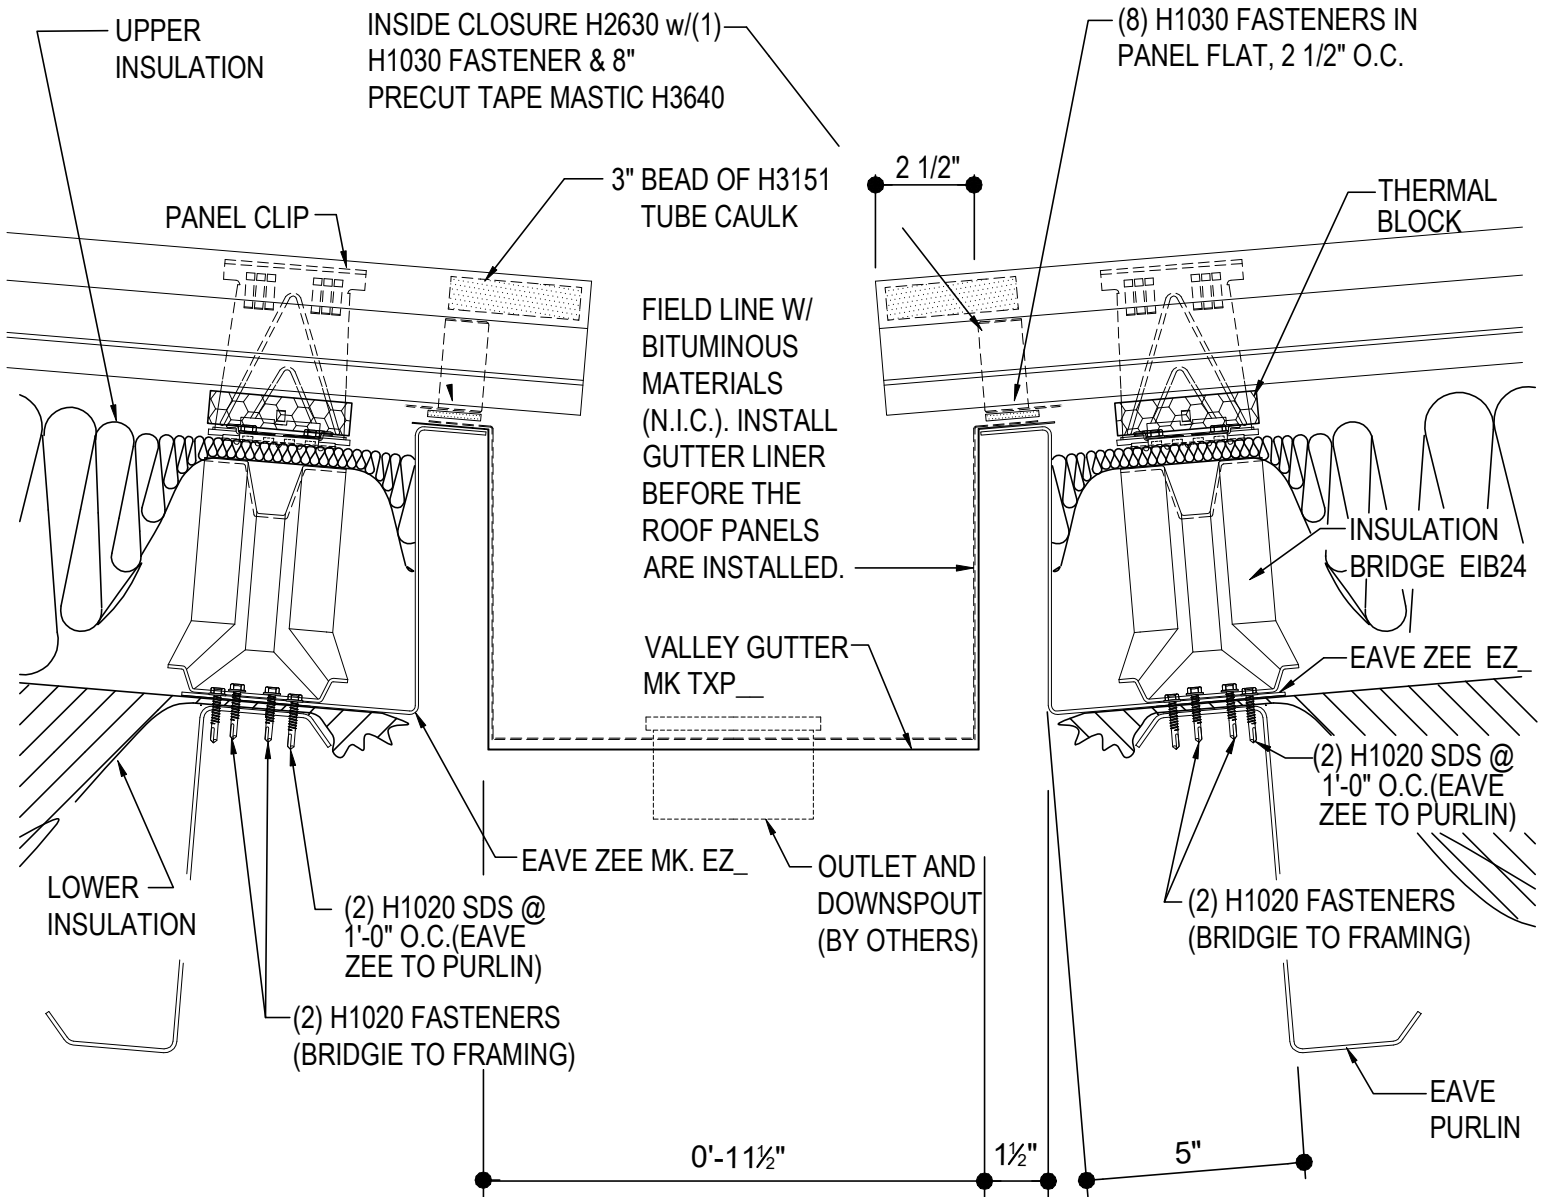

VALLEY GUTTER

FL2050 - NBS - LOW EAVE VALLEY GUTTER

FL2050 - LOW EAVE W/ VALLEY GUTTER

[Download the DWG file by clicking here.](#)

R-Boost™ VALLEY GUTTER DETAIL

R-BOOST LOW EAVE DETAIL w/ VALLEY GUTTER

FL2050