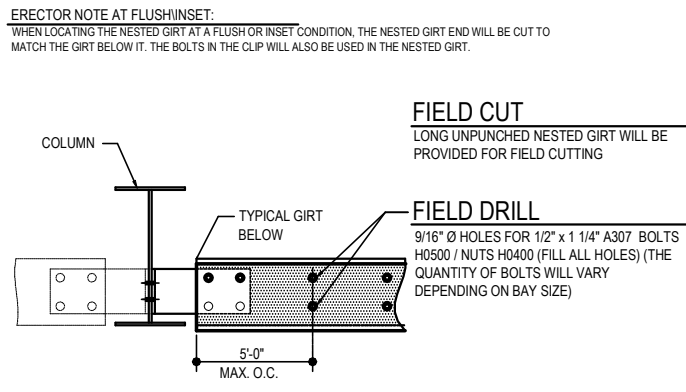

NESTED GIRT

CM0003 - FACTORY LOCATED NESTED GIRT DETAIL

CM0004 - FIELD LOCATED NESTED GIRT DETAIL

CM0003 - FACTORY LOCATED NESTED GIRT DETAIL

[Download the DWG file by clicking here.](#)

FACTORY LOCATED NESTED GIRT DETAIL
REFERENCE ERECTOR NOTE FOR TYPICAL WASHER REQUIREMENTS

CM0003

Detailer Notes:

- 1) N/A

CM0004 - FIELD LOCATED NESTED GIRT DETAIL

[Download the DWG file by clicking here.](#)

FIELD LOCATED NESTED GIRT DETAIL

REFERENCE ERECTOR NOTE FOR TYPICAL WASHER REQUIREMENTS