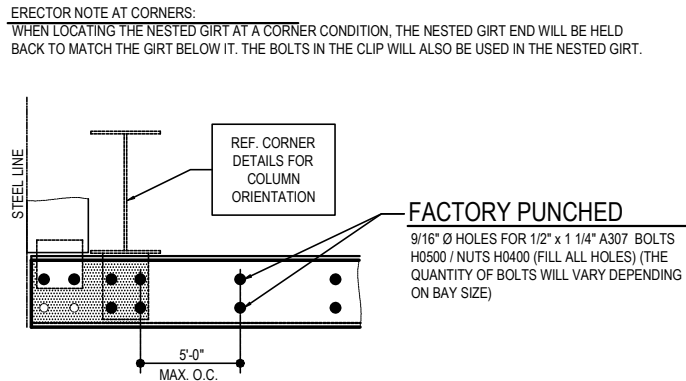

NESTED GIRT

CM0003 - FACTORY LOCATED NESTED GIRT DETAIL

CM0004 - FIELD LOCATED NESTED GIRT DETAIL

CM0003 - FACTORY LOCATED NESTED GIRT DETAIL

[Download the DWG file by clicking here.](#)

FACTORY LOCATED NESTED GIRT DETAIL
REFERENCE ERECTOR NOTE FOR TYPICAL WASHER REQUIREMENTS

CM0003

Detailer Notes:

- 1) N/A

CM0004 - FIELD LOCATED NESTED GIRT DETAIL

[Download the DWG file by clicking here.](#)

FIELD LOCATED NESTED GIRT DETAIL

REFERENCE ERECTOR NOTE FOR TYPICAL WASHER REQUIREMENTS