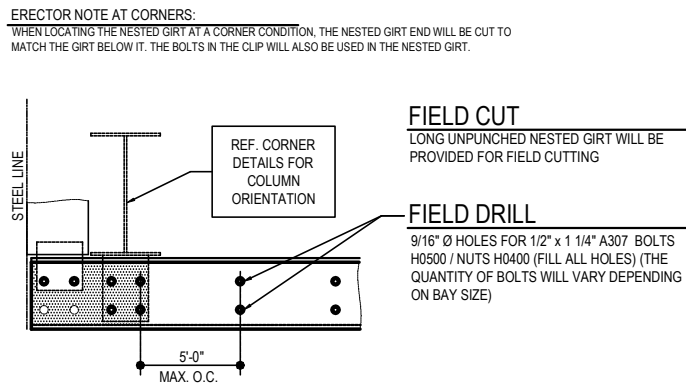

NESTED GIRT

CM0003 - FACTORY LOCATED NESTED GIRT DETAIL

CM0004 - FIELD LOCATED NESTED GIRT DETAIL

CM0003 - FACTORY LOCATED NESTED GIRT DETAIL

[Download the DWG file by clicking here.](#)

FACTORY LOCATED NESTED GIRT DETAIL
REFERENCE ERECTOR NOTE FOR TYPICAL WASHER REQUIREMENTS

CM0003

Detailer Notes:

- 1) N/A

CM0004 - FIELD LOCATED NESTED GIRT DETAIL

[Download the DWG file by clicking here.](#)

FIELD LOCATED NESTED GIRT DETAIL

REFERENCE ERECTOR NOTE FOR TYPICAL WASHER REQUIREMENTS