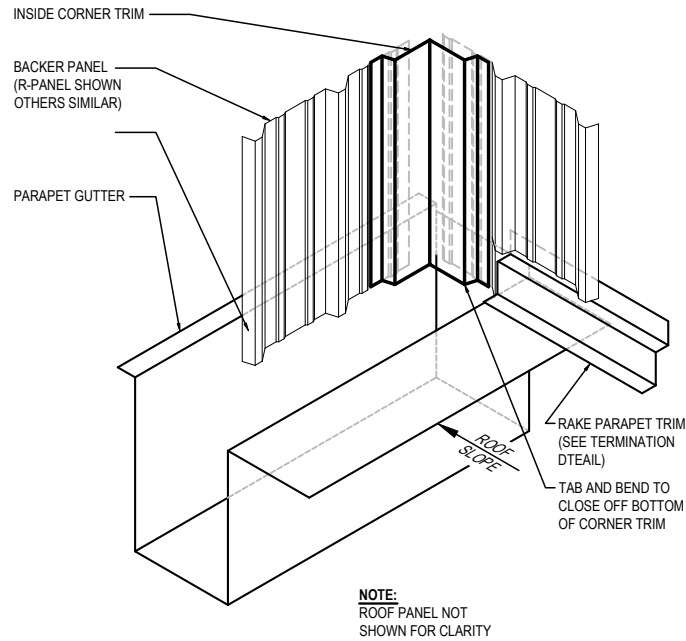

PARAPET GUTTER

DJ7261 - PARAPET GUTTER - BACKER PANEL

DJ7261 PARAPET GUTTER - BACKER PANEL

[Download the DWG file by clicking here.](#)

PARAPET GUTTER - BACKER PANEL

UNIVERSAL PARAPET GUTTER BACK PANEL FINISH DETAIL
SEE PARAPET GUTTER DETAIL FOR PANEL CLOSURE REQUIREMENTS

DJ7261

Detailer Notes:

- 1) DETAIL DJ7261 & EK7061 ARE THE SAME DETAIL. THE DUPLICATION IS TO GET THE DETAILS IN ORDER WITH RESPECTIVE PANEL SYSTEMS. THIS DETAIL IS USED WITH THE R-PANEL ROOF SYSTEM.