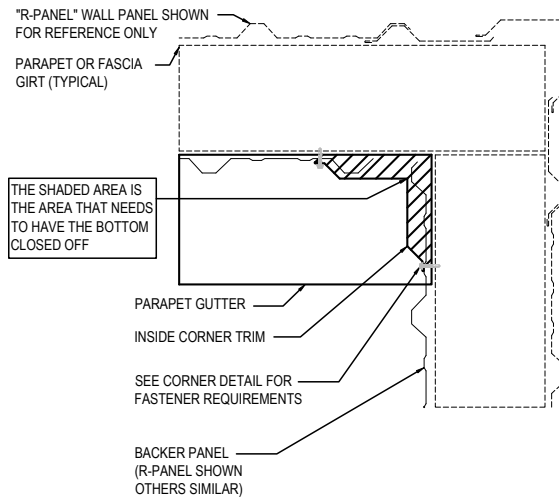

PARAPET GUTTER

DJ7261 - PARAPET GUTTER - BACKER PANEL

DJ7261 PARAPET GUTTER - BACKER PANEL

[Download the DWG file by clicking here.](#)

PARAPET GUTTER - BACKER PANEL

UNIVERSAL PARAPET GUTTER BACK PANEL FINISH DETAIL
SEE PARAPET GUTTER DETAIL FOR PANEL CLOSURE REQUIREMENTS

DJ7261

Detailer Notes:

- 1) DETAIL DJ7261 & EK7061 ARE THE SAME DETAIL. THE DUPLICATION IS TO GET THE DETAILS IN ORDER WITH RESPECTIVE PANEL SYSTEMS. THIS DETAIL IS USED WITH THE R-PANEL ROOF SYSTEM.