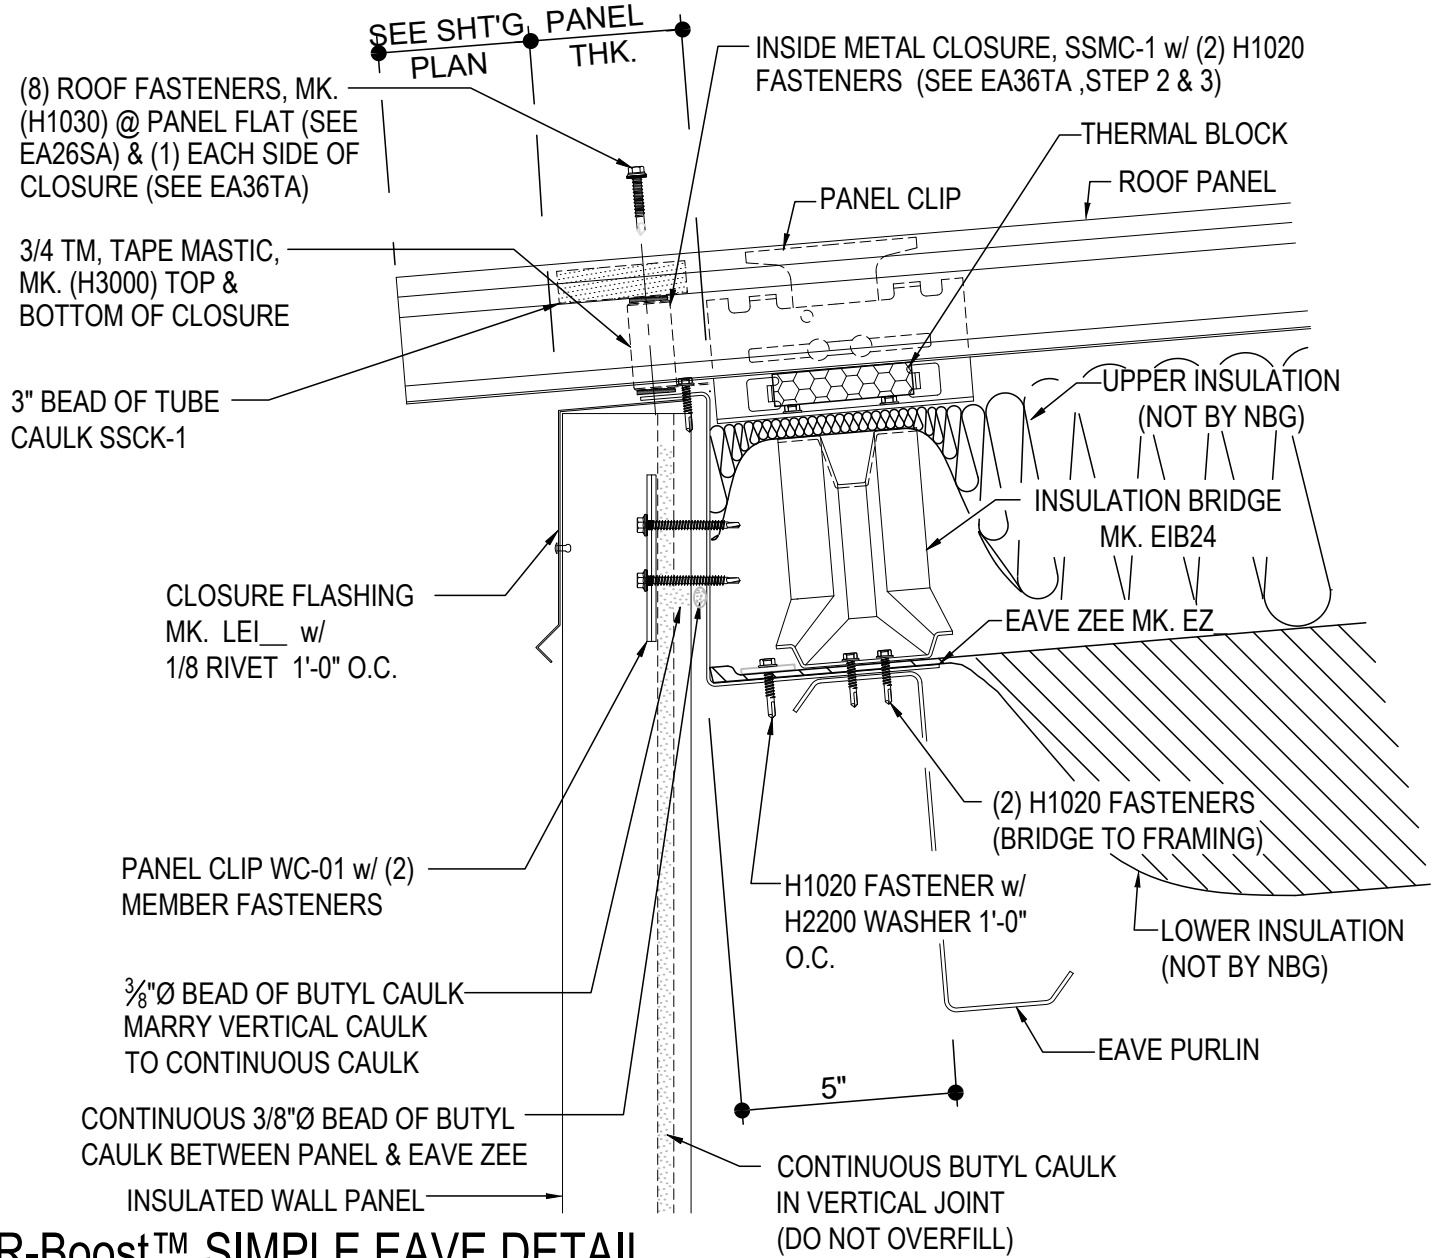

LOW EAVE (SIMPLE TRIM)

FB2010-ABC - SMIPLE EAVE DETAIL w WALL PANELS

FB2050-ABC - LOW EAVE DETAIL w WALL SYSTEM BY OTHERS

FB2610-ABC - LOW EAVE SIMPLE FLASH DETAIL w INSULATED WALL PANELS

FB2010 - SIMPLE EAVE DETAIL w/ WALL PANELS

[Download the DWG file by clicking here.](#)

R-Boost™ SIMPLE EAVE

LOW SIMPLE EAVE DETAIL w/ WALL PANELS

FB2010

FB2050 - LOW EAVE DETAIL w/ WALL SYSTEM BY OTHERS

[Download the DWG file by clicking here.](#)

R-Boost™ LOW SIMPLE EAVE

LOW SIMPLE EAVE DETAIL w/ WALL OPEN FOR WALL SYSTEM BY OTHERS

FB2050

FB2610 - LOW EAVE SIMPLE FLASH DETAIL w/INSULATED WALL PANELS

[Download the DWG file by clicking here.](#)

R-Boost™ SIMPLE EAVE DETAIL

LOW SIMPLE EAVE DETAIL w/ INSULATED WALL PANELS

FB2610