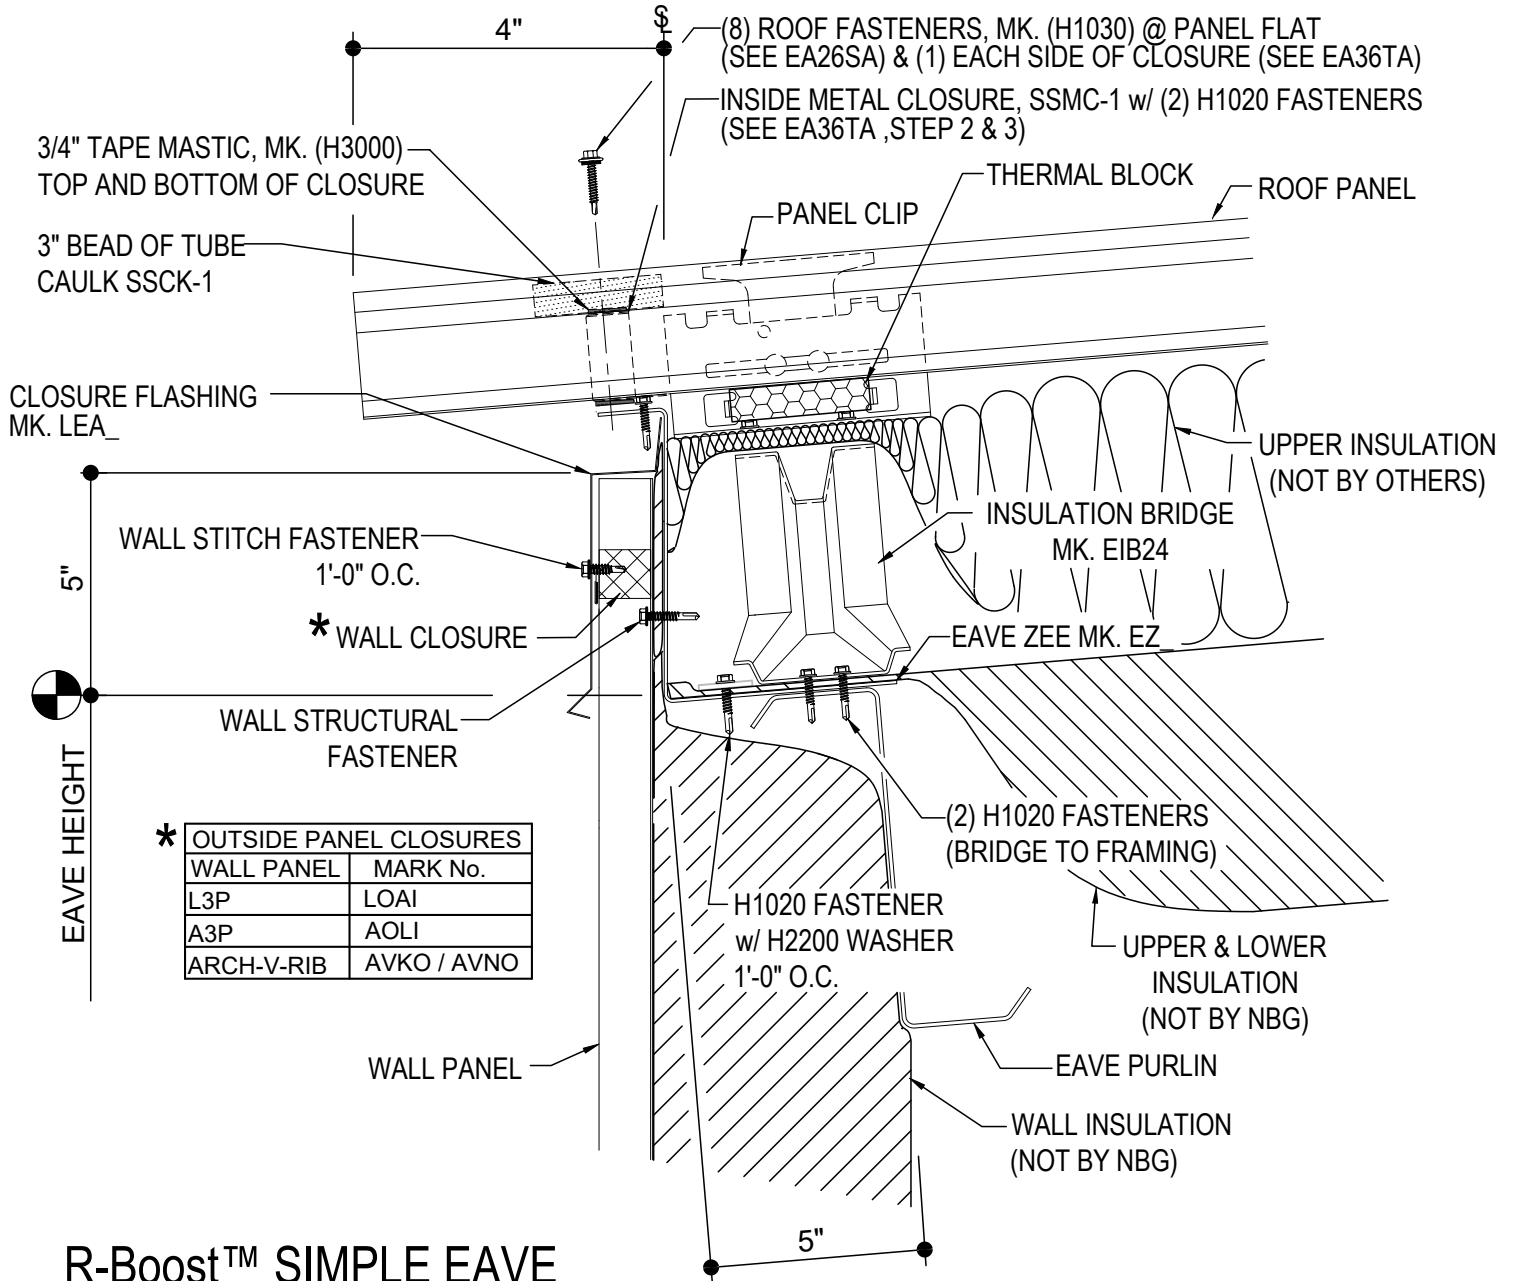

LOW EAVE (SIMPLE TRIM)

FB2010-ABC - SMIPLE EAVE DETAIL w WALL PANELS

FB2050-ABC - LOW EAVE DETAIL w WALL SYSTEM BY OTHERS

FB2610-ABC - LOW EAVE SIMPLE FLASH DETAIL w INSULATED WALL PANELS

FB2010 - SIMPLE EAVE DETAIL w/ WALL PANELS

[Download the DWG file by clicking here.](#)

R-Boost™ SIMPLE EAVE

LOW SIMPLE EAVE DETAIL w/ WALL PANELS

FB2010

FB2050 - LOW EAVE DETAIL w/ WALL SYSTEM BY OTHERS

[Download the DWG file by clicking here.](#)

R-Boost™ LOW SIMPLE EAVE

LOW SIMPLE EAVE DETAIL w/ WALL OPEN FOR WALL SYSTEM BY OTHERS

FB2050

FB2610 - LOW EAVE SIMPLE FLASH DETAIL w/INSULATED WALL PANELS

[Download the DWG file by clicking here.](#)

R-Boost™ SIMPLE EAVE DETAIL