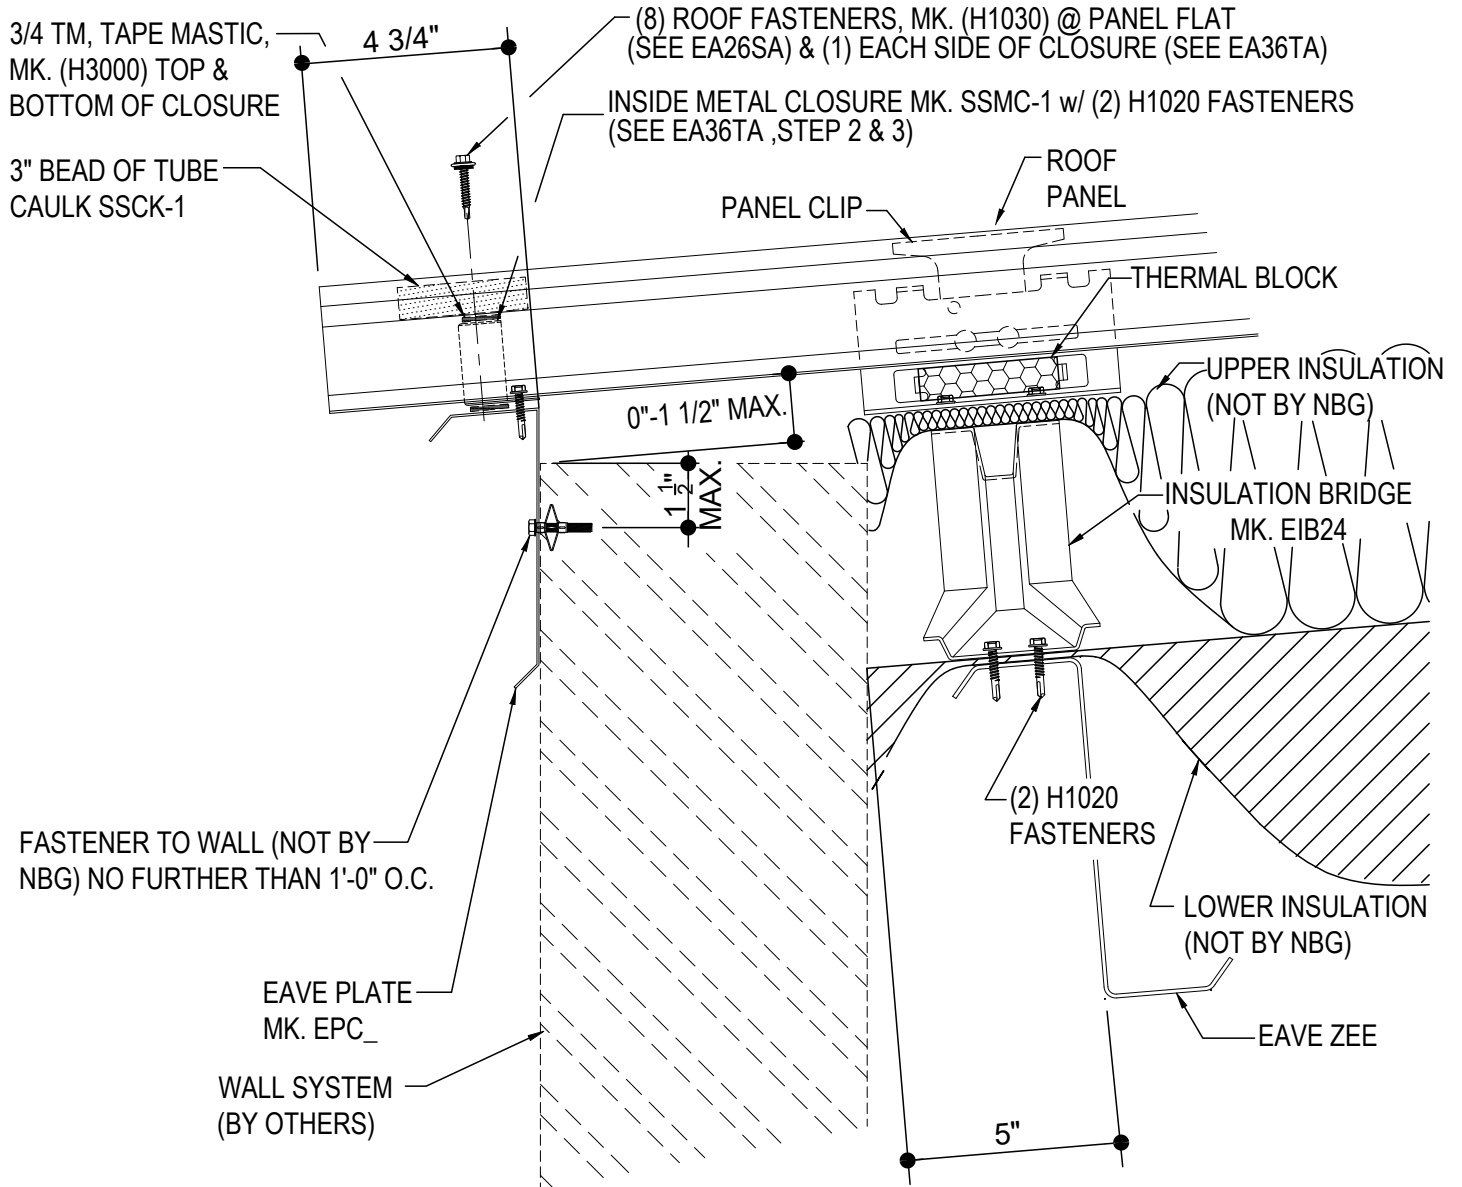

LOW EAVE (SIMPLE TRIM)

FB2010-ABC - SMIPLE EAVE DETAIL w WALL PANELS

FB2050-ABC - LOW EAVE DETAIL w WALL SYSTEM BY OTHERS

FB2610-ABC - LOW EAVE SIMPLE FLASH DETAIL w INSULATED WALL PANELS

FB2010 - SIMPLE EAVE DETAIL w/ WALL PANELS

[Download the DWG file by clicking here.](#)

R-Boost™ SIMPLE EAVE

LOW SIMPLE EAVE DETAIL w/ WALL PANELS

FB2010

FB2050 - LOW EAVE DETAIL w/ WALL SYSTEM BY OTHERS

[Download the DWG file by clicking here.](#)

R-Boost™ LOW SIMPLE EAVE

LOW SIMPLE EAVE DETAIL w/ WALL OPEN FOR WALL SYSTEM BY OTHERS

FB2050

FB2610 - LOW EAVE SIMPLE FLASH DETAIL w/INSULATED WALL PANELS

[Download the DWG file by clicking here.](#)

R-Boost™ SIMPLE EAVE DETAIL