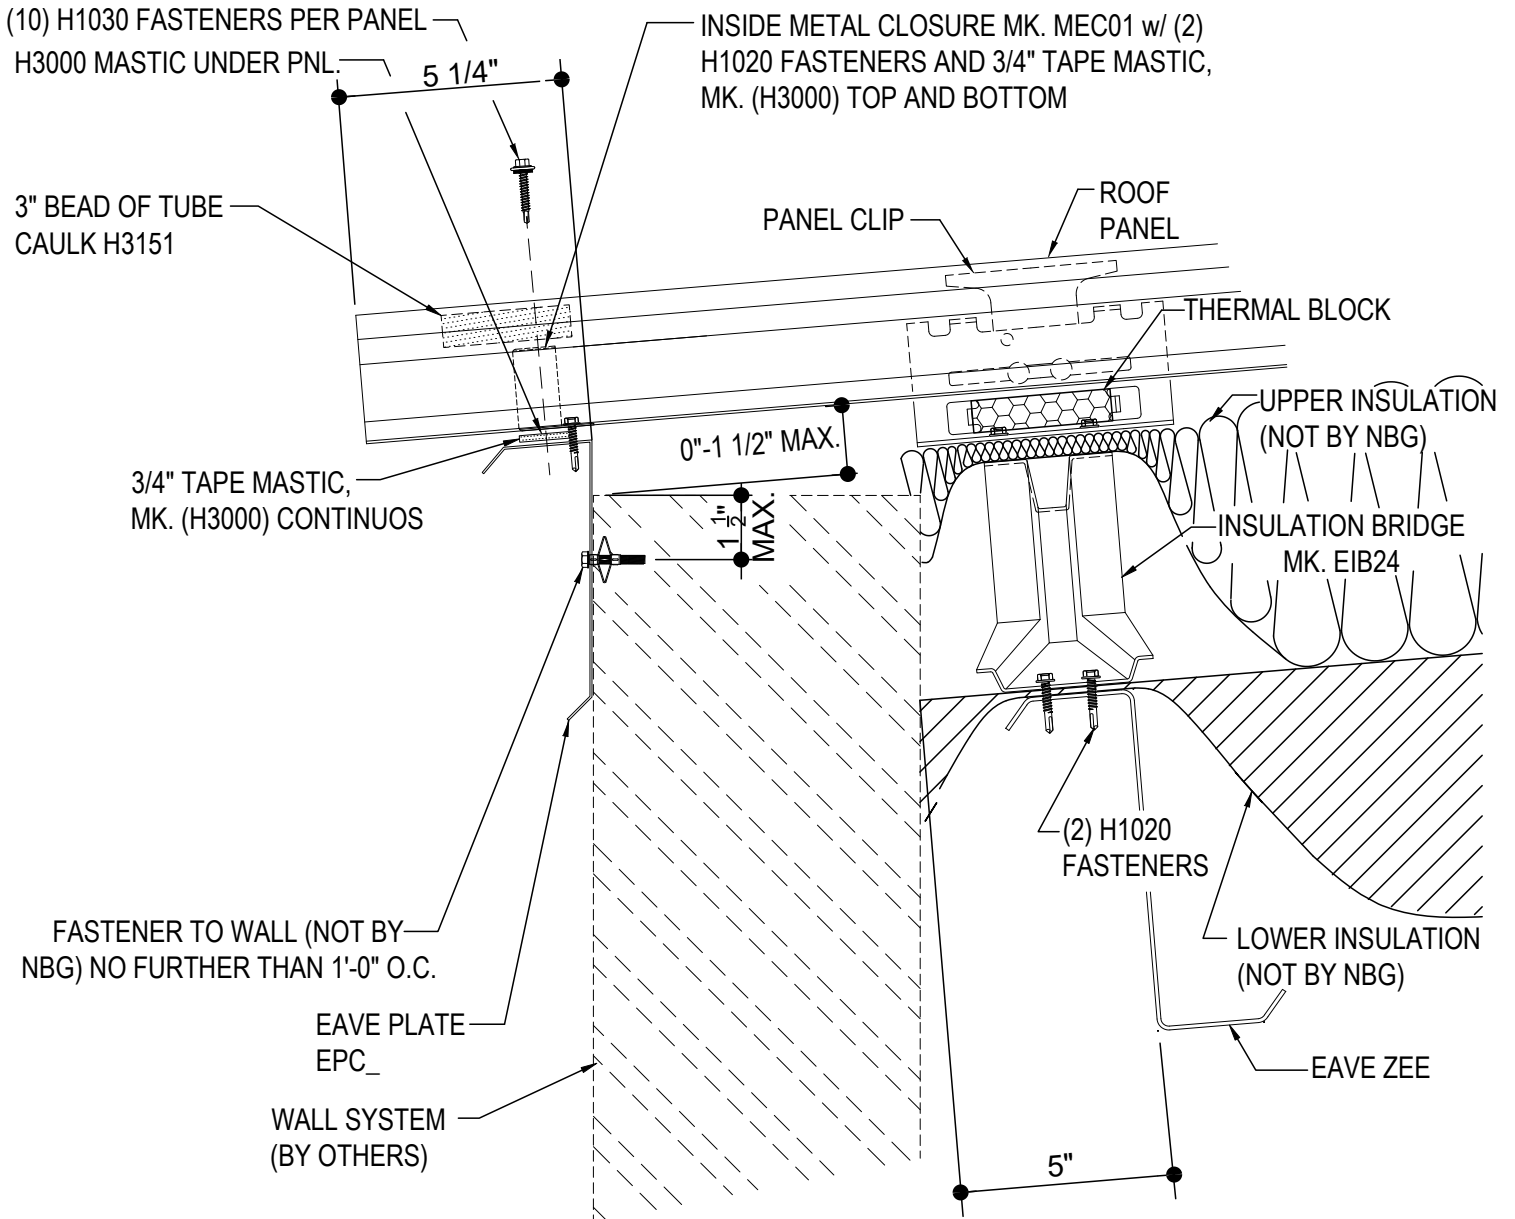

[Download the DWG file by clicking here.](#)

R-Boost™ SIMPLE EAVE

LOW SIMPLE EAVE DETAIL w/ WALL PANELS

FB2010

FB2050 - LOW EAVE w/ WALL SYSTEM BY OTHERS

[Download the DWG file by clicking here.](#)

R-Boost™ LOW SIMPLE EAVE

LOW SIMPLE EAVE DETAIL w/ WALL OPEN FOR WALL SYSTEM BY OTHERS

FB2050

FB2610 - LOW EAVE SIMPLE FLASH DETAIL w/INSULATED WALL PANELS

[Download the DWG file by clicking here.](#)

R-Boost™ SIMPLE EAVE DETAIL

LOW SIMPLE EAVE DETAIL w/ INSULATED WALL PANELS