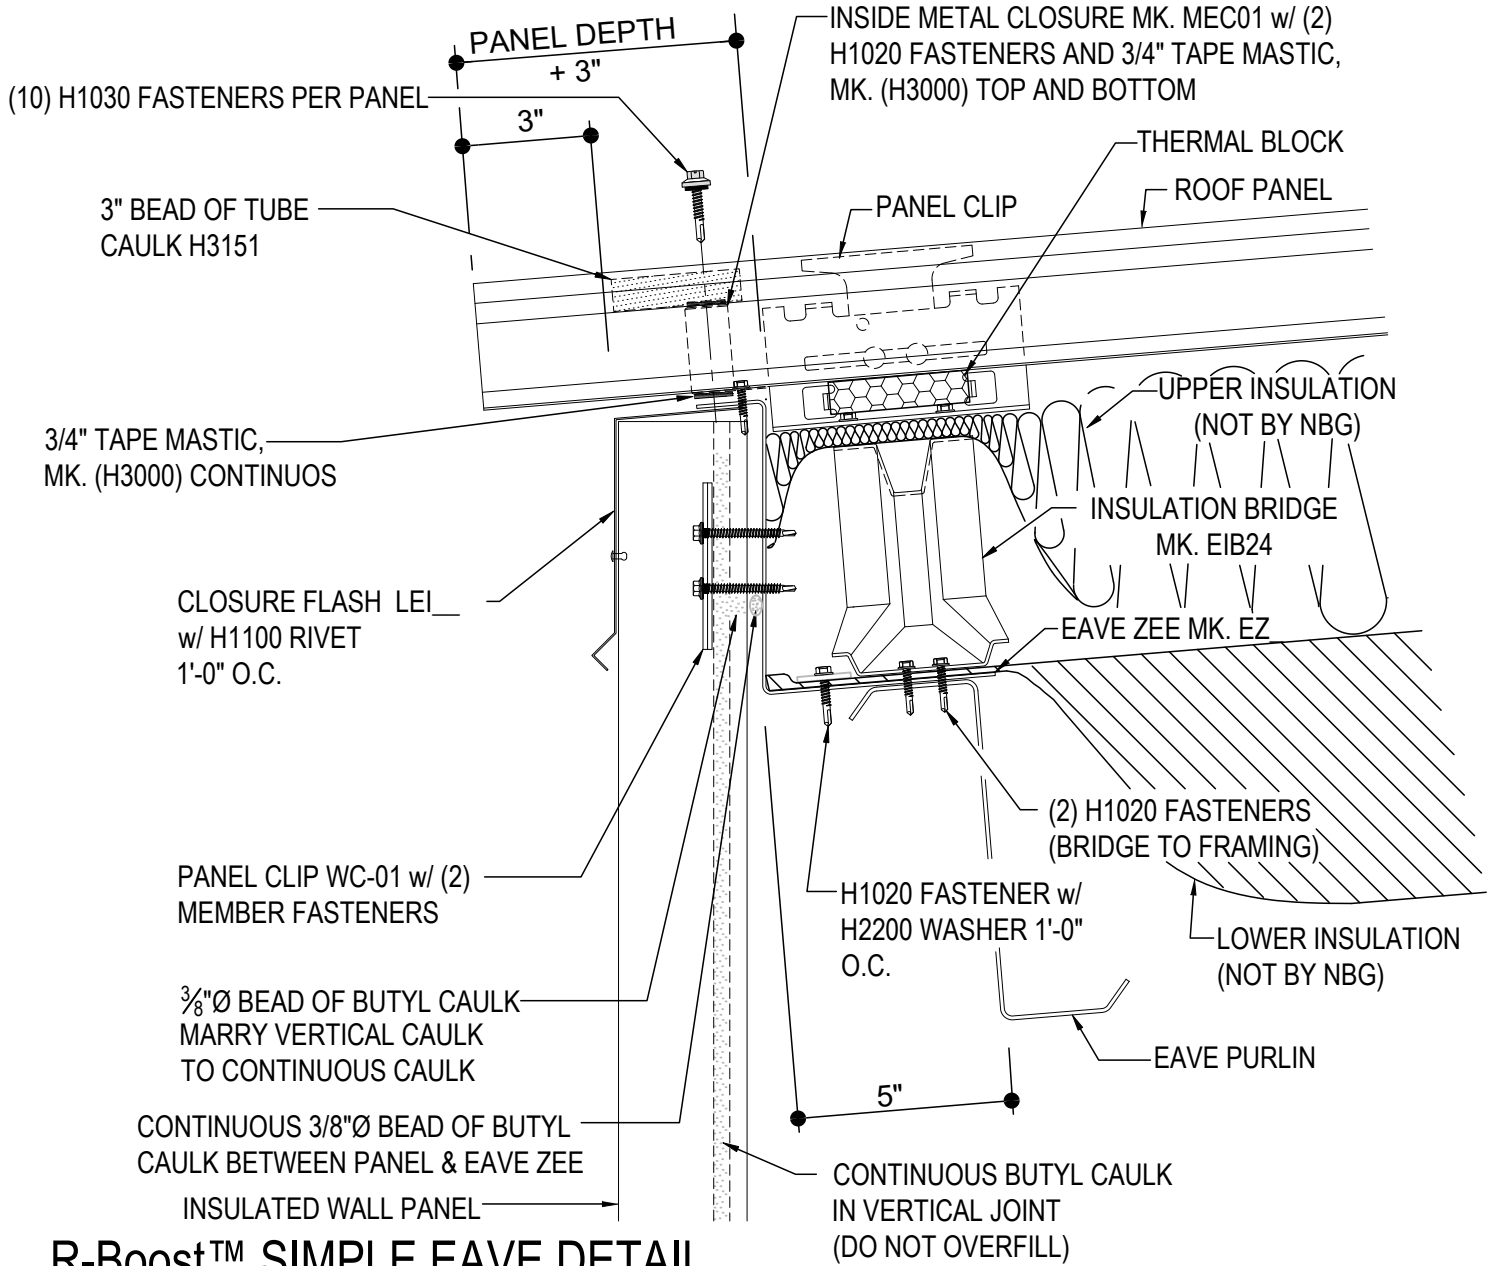

LOW EAVE (SIMPLE TRIM)

FB2010-KBS - SMIPLE EAVE DETAIL w WALL PANELS

FB2050-KBS - LOW EAVE DETAIL w WALL SYSTEM BY OTHERS

FB2610-KBS - LOW EAVE SIMPLE FLASH DETAIL w INSULATED WALL PANELS

FB2010 - SIMPLE EAVE DETAIL w/ WALL PANELS

[Download the DWG file by clicking here.](#)

R-Boost™ SIMPLE EAVE

LOW SIMPLE EAVE DETAIL w/ WALL PANELS

FB2010

FB2050 - LOW EAVE w/ WALL SYSTEM BY OTHERS

[Download the DWG file by clicking here.](#)

R-Boost™ LOW SIMPLE EAVE

LOW SIMPLE EAVE DETAIL w/ WALL OPEN FOR WALL SYSTEM BY OTHERS

FB2050

FB2610 - LOW EAVE SIMPLE FLASH DETAIL w/INSULATED WALL PANELS

[Download the DWG file by clicking here.](#)

R-Boost™ SIMPLE EAVE DETAIL

LOW SIMPLE EAVE DETAIL w/ INSULATED WALL PANELS