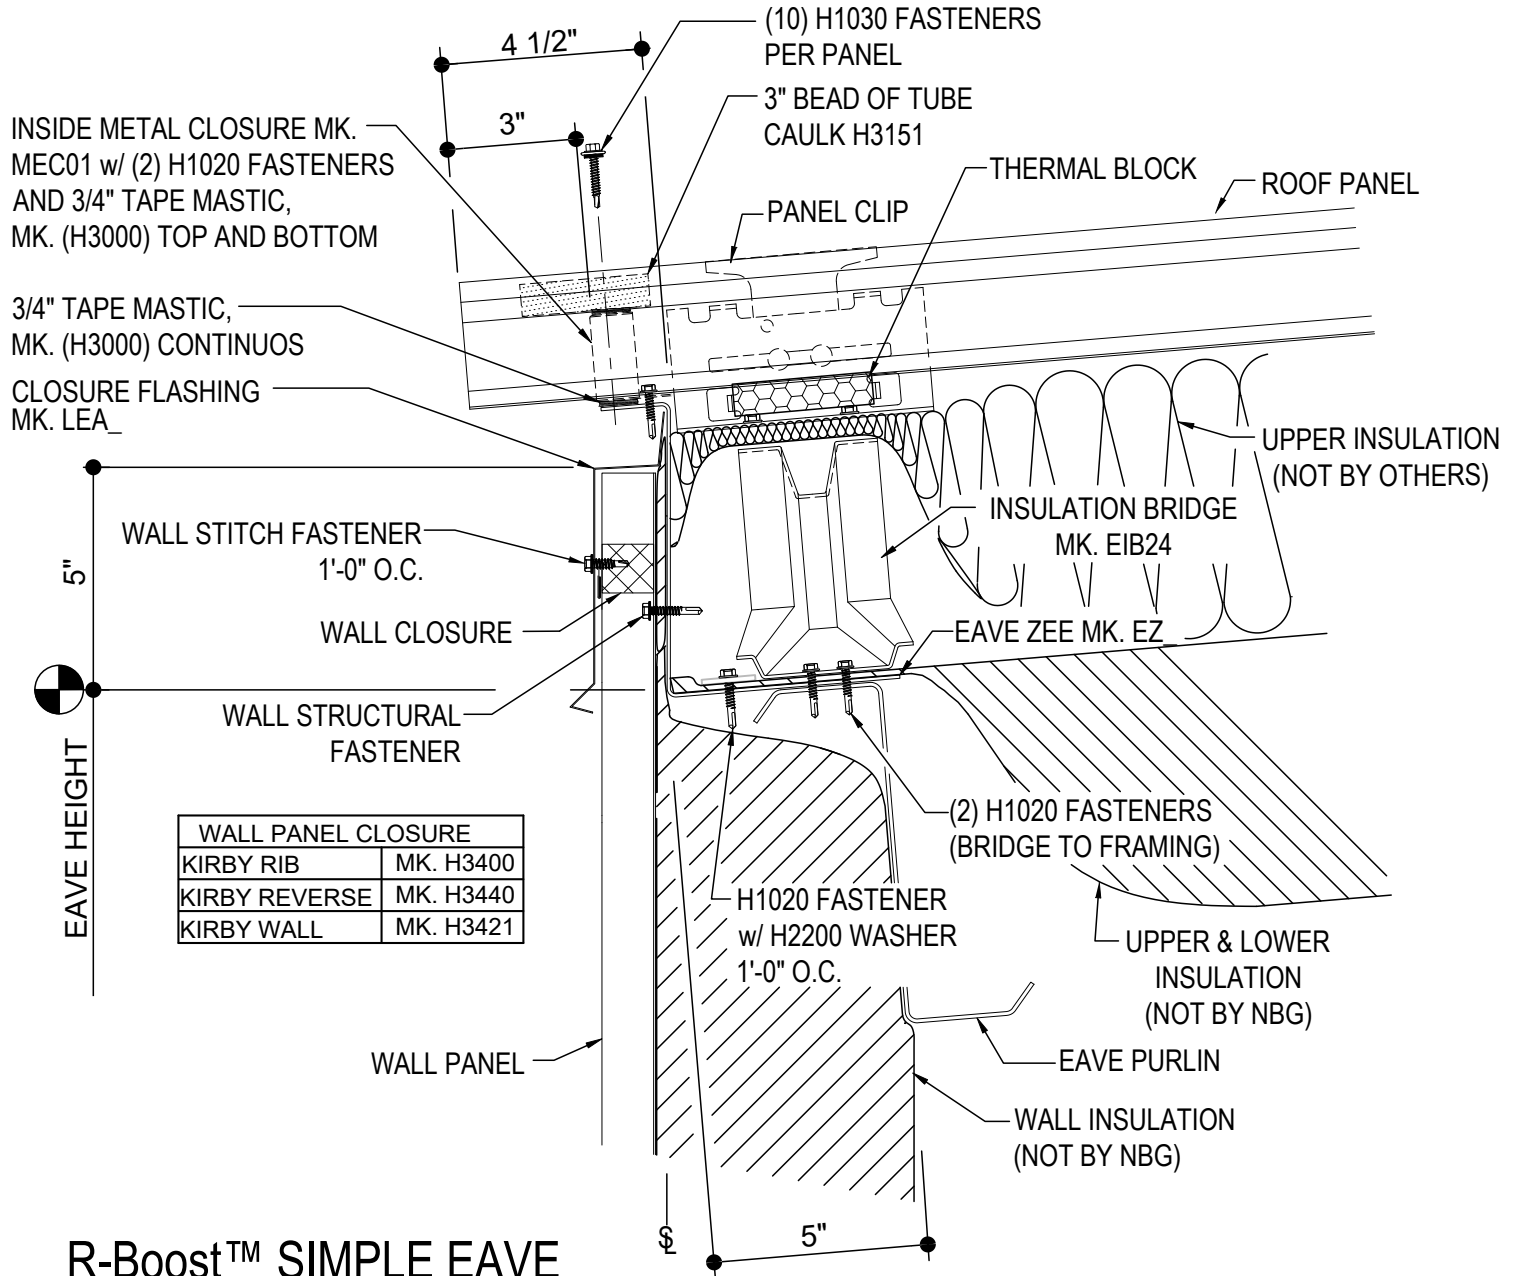

LOW EAVE (SIMPLE TRIM)

FB2010-KBS - SMIPLE EAVE DETAIL w WALL PANELS

FB2050-KBS - LOW EAVE DETAIL w WALL SYSTEM BY OTHERS

FB2610-KBS - LOW EAVE SIMPLE FLASH DETAIL w INSULATED WALL PANELS

FB2010 - SIMPLE EAVE DETAIL w/ WALL PANELS

[Download the DWG file by clicking here.](#)

R-Boost™ SIMPLE EAVE

LOW SIMPLE EAVE DETAIL w/ WALL PANELS

FB2010

FB2050 - LOW EAVE w/ WALL SYSTEM BY OTHERS

[Download the DWG file by clicking here.](#)

R-Boost™ LOW SIMPLE EAVE

LOW SIMPLE EAVE DETAIL w/ WALL OPEN FOR WALL SYSTEM BY OTHERS

FB2050

FB2610 - LOW EAVE SIMPLE FLASH DETAIL w/INSULATED WALL PANELS

[Download the DWG file by clicking here.](#)

R-Boost™ SIMPLE EAVE DETAIL

LOW SIMPLE EAVE DETAIL w/ INSULATED WALL PANELS