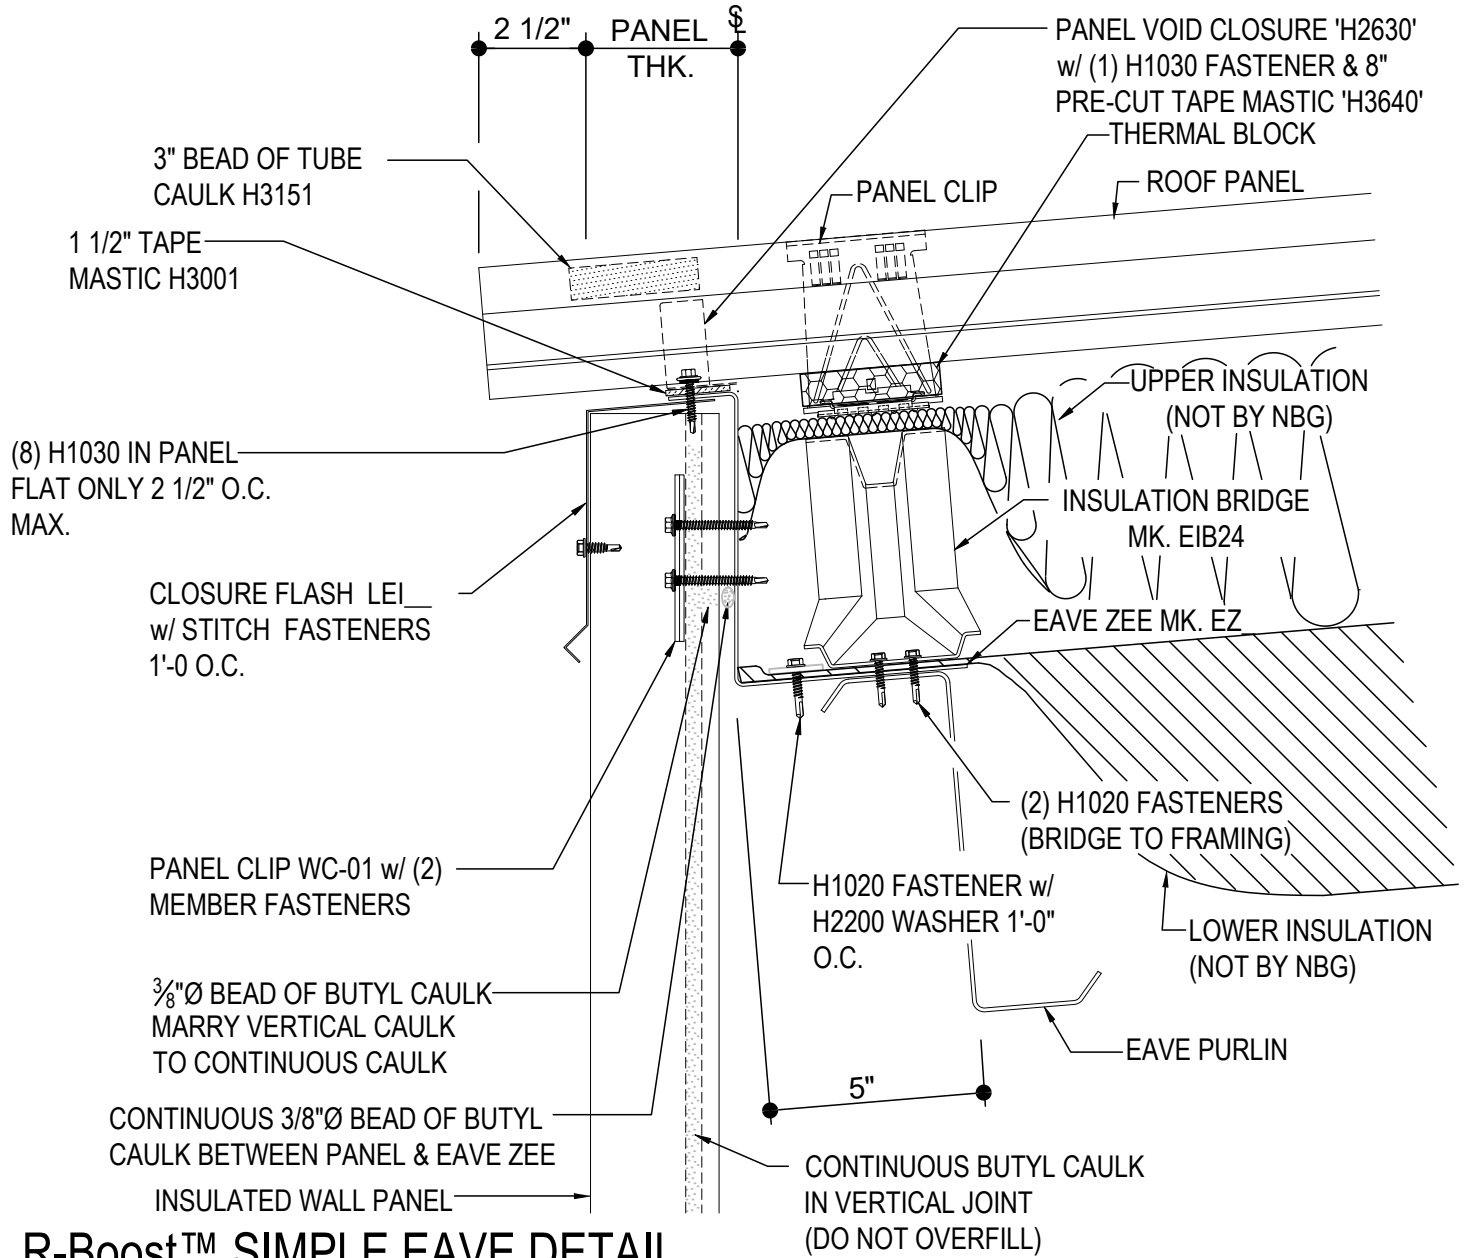

LOW EAVE (SIMPLE TRIM)

FB2010-NBS - SMIPLE EAVE DETAIL w WALL PANELS

FB2050-NBS - LOW EAVE DETAIL w WALL SYSTEM BY OTHERS

FB2610-NBS - LOW EAVE SIMPLE FLASH DETAIL w INSULATED WALL PANELS

FB2010 - SIMPLE EAVE DETAIL w/ WALL PANELS

[Download the DWG file by clicking here.](#)

R-Boost™ SIMPLE EAVE

LOW SIMPLE EAVE DETAIL w/ WALL PANELS

FB2010

FB2050 - LOW EAVE DETAIL w/ WALL SYSTEM BY OTHERS

[Download the DWG file by clicking here.](#)

R-Boost™ LOW SIMPLE EAVE

LOW SIMPLE EAVE DETAIL w/ WALL OPEN FOR WALL SYSTEM BY OTHERS

FB2050

FB2610 - LOW EAVE SIMPLE FLASH DETAIL w/INSULATED WALL PANELS

[Download the DWG file by clicking here.](#)

R-Boost™ SIMPLE EAVE DETAIL