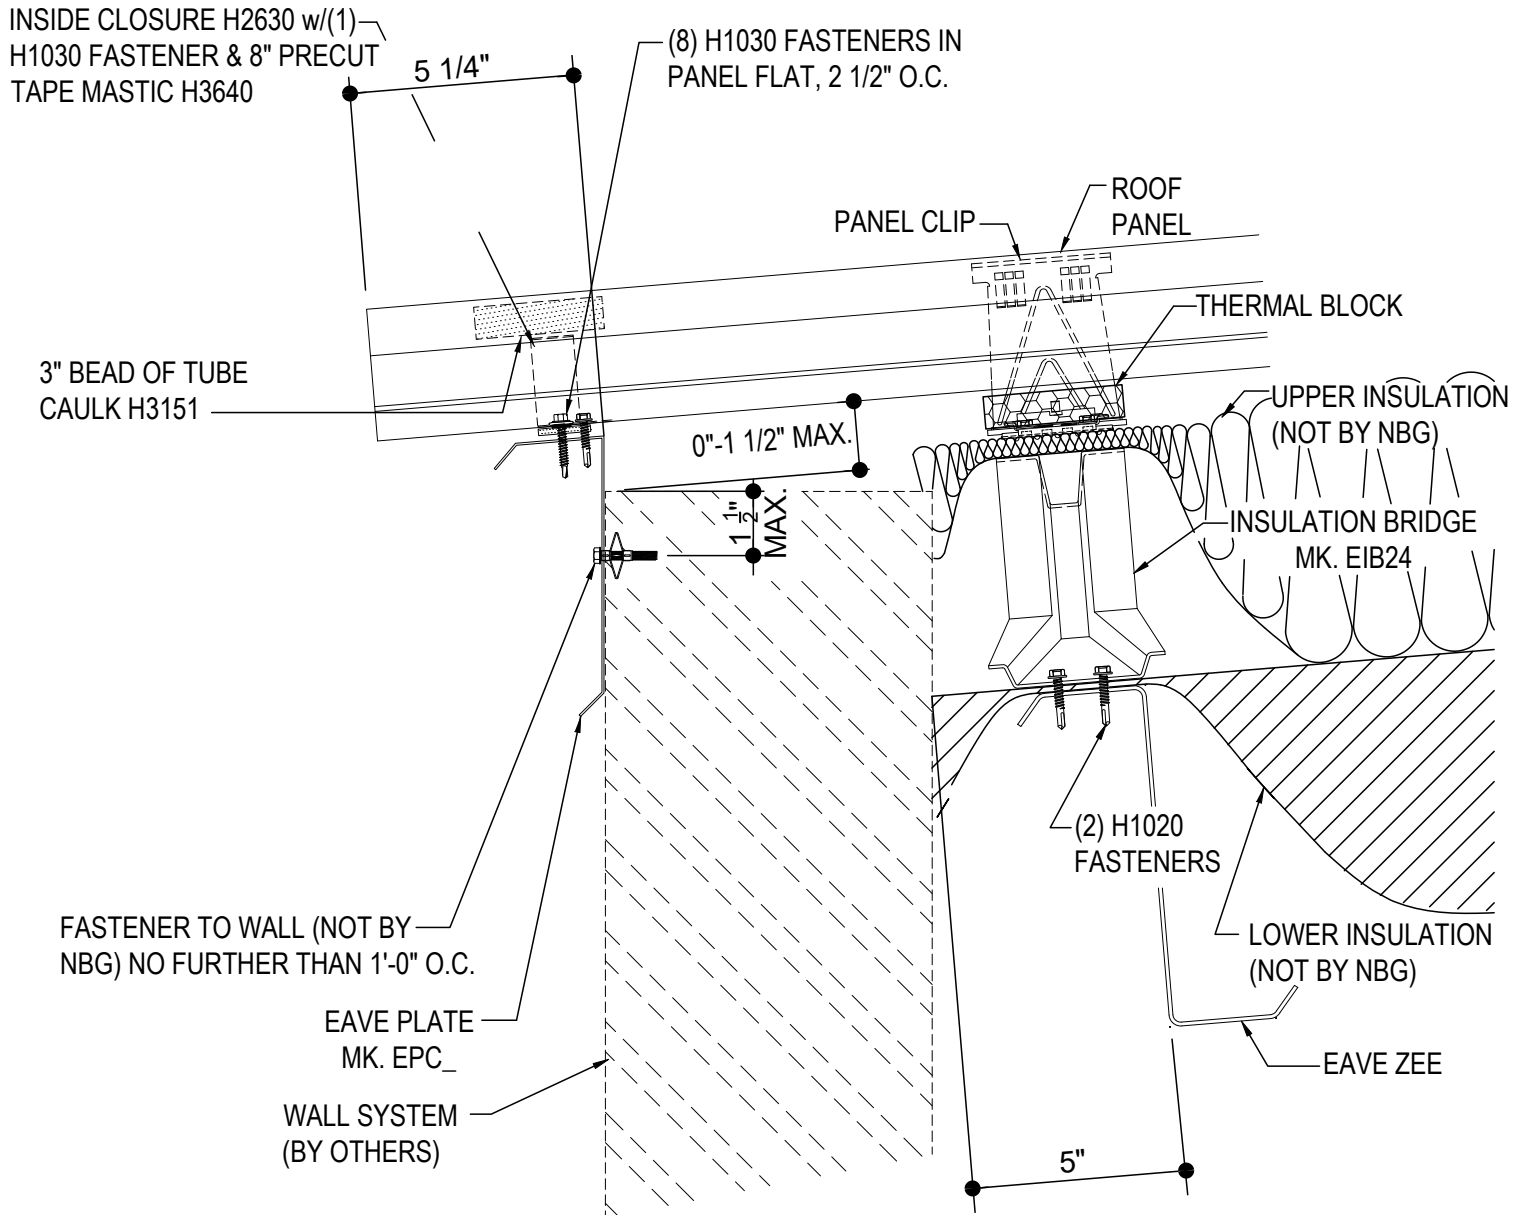

LOW EAVE (SIMPLE TRIM)

FB2010-NBS - SMIPLE EAVE DETAIL w WALL PANELS

FB2050-NBS - LOW EAVE DETAIL w WALL SYSTEM BY OTHERS

FB2610-NBS - LOW EAVE SIMPLE FLASH DETAIL w INSULATED WALL PANELS

FB2010 - SIMPLE EAVE DETAIL w/ WALL PANELS

[Download the DWG file by clicking here.](#)

R-Boost™ SIMPLE EAVE

LOW SIMPLE EAVE DETAIL w/ WALL PANELS

FB2010

FB2050 - LOW EAVE DETAIL w/ WALL SYSTEM BY OTHERS

[Download the DWG file by clicking here.](#)

R-Boost™ LOW SIMPLE EAVE

LOW SIMPLE EAVE DETAIL w/ WALL OPEN FOR WALL SYSTEM BY OTHERS

FB2050

FB2610 - LOW EAVE SIMPLE FLASH DETAIL w/INSULATED WALL PANELS

[Download the DWG file by clicking here.](#)

R-Boost™ SIMPLE EAVE DETAIL

LOW SIMPLE EAVE DETAIL w/ INSULATED WALL PANELS

FB2610