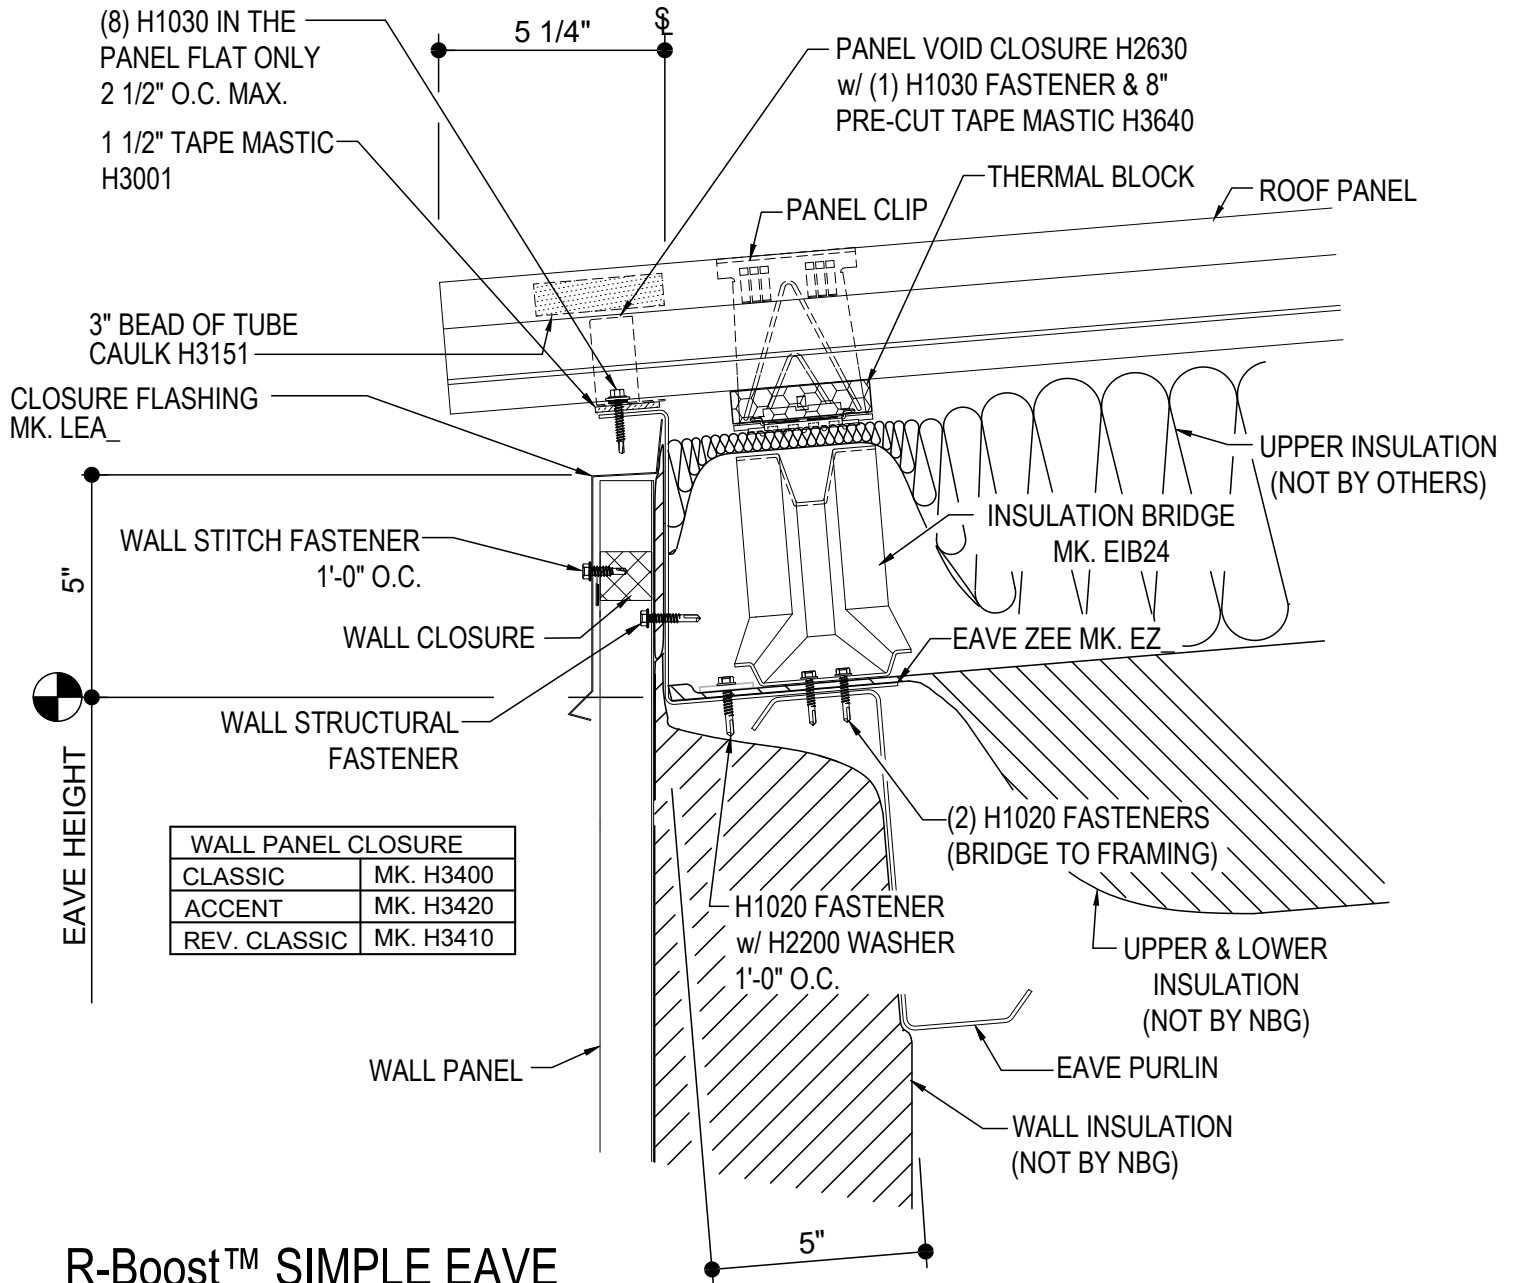

LOW EAVE (SIMPLE TRIM)

FB2010-NBS - SMIPLE EAVE DETAIL w WALL PANELS

FB2050-NBS - LOW EAVE DETAIL w WALL SYSTEM BY OTHERS

FB2610-NBS - LOW EAVE SIMPLE FLASH DETAIL w INSULATED WALL PANELS

FB2010 - SIMPLE EAVE DETAIL w/ WALL PANELS

[Download the DWG file by clicking here.](#)

R-Boost™ SIMPLE EAVE

LOW SIMPLE EAVE DETAIL w/ WALL PANELS

FB2010

FB2050 - LOW EAVE DETAIL w/ WALL SYSTEM BY OTHERS

[Download the DWG file by clicking here.](#)

R-Boost™ LOW SIMPLE EAVE

LOW SIMPLE EAVE DETAIL w/ WALL OPEN FOR WALL SYSTEM BY OTHERS

FB2050

FB2610 - LOW EAVE SIMPLE FLASH DETAIL w/INSULATED WALL PANELS

[Download the DWG file by clicking here.](#)

R-Boost™ SIMPLE EAVE DETAIL